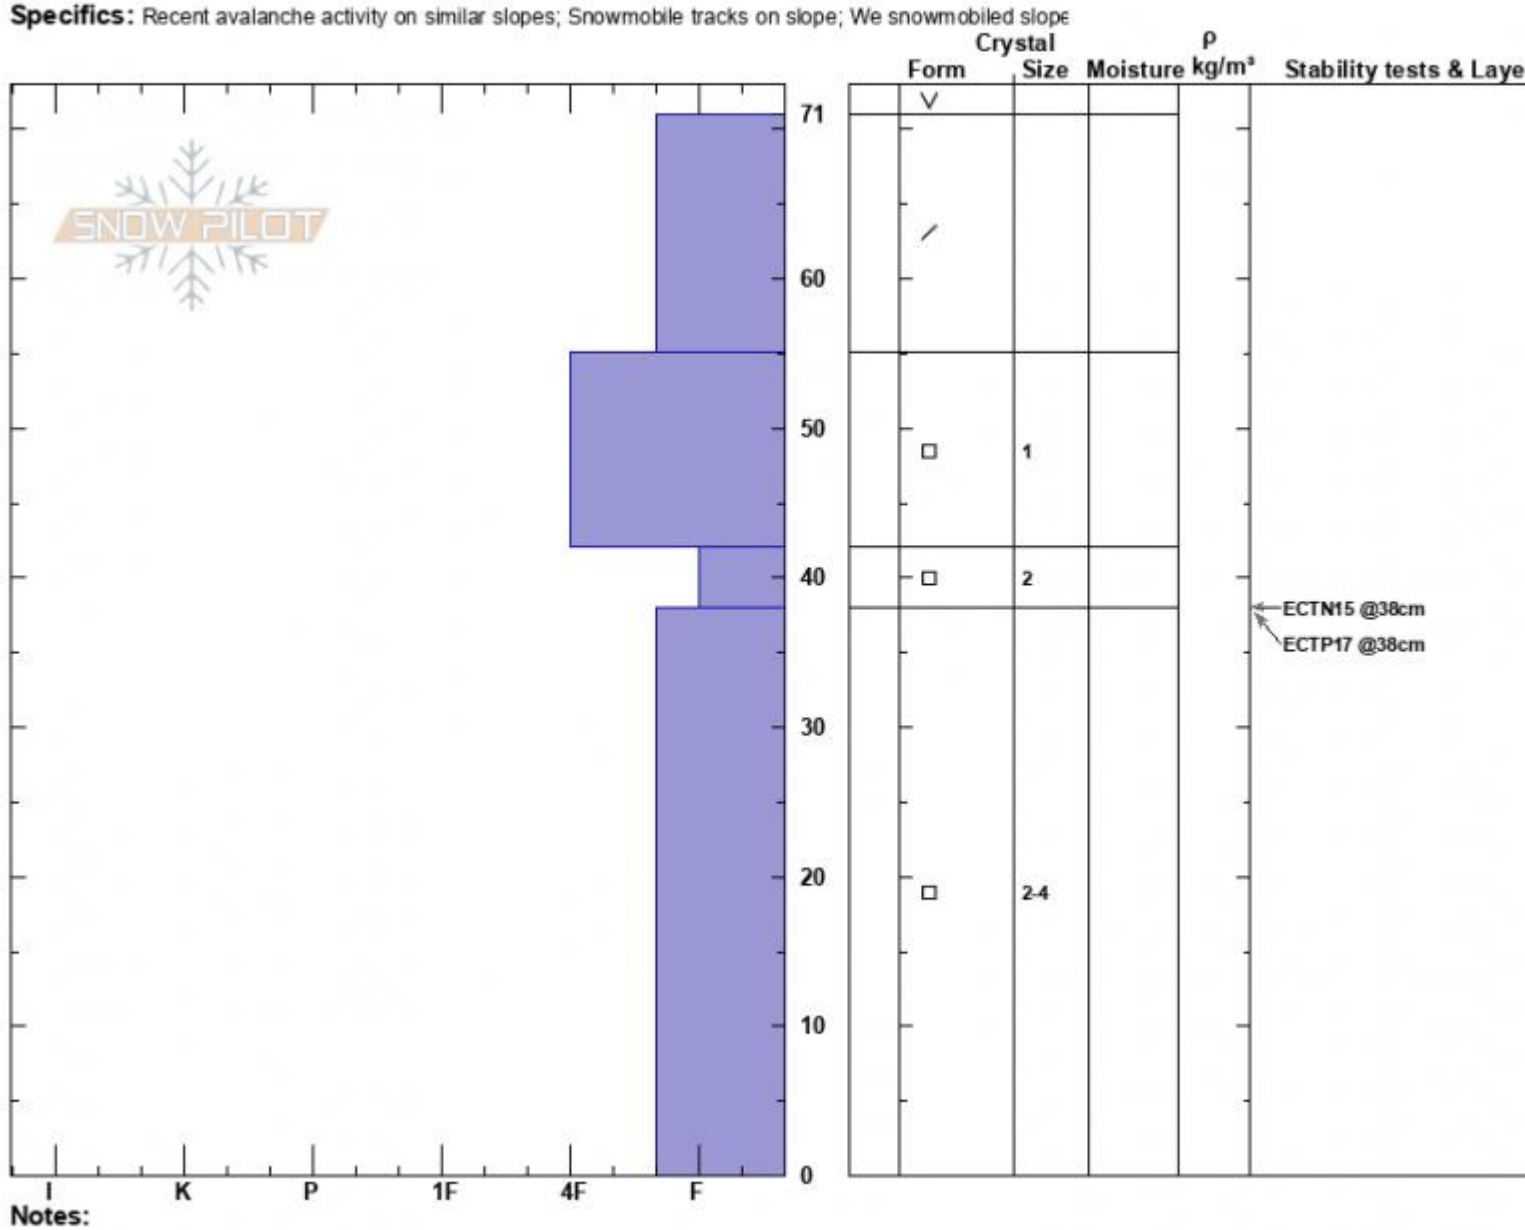

2nd Yellowmule
 Madison Range-N
 MT
 Elevation: 9400 ft
 Aspect: 30°
Specifics: Recent avalanche activity on similar slopes; Snowmobile tracks on slope; We snowmobiled slope

Ian Hoyer
 12/19/2023 - 11:00am
Co-ord: 45.17713N, -111.40059W
Slope Angle: 25°
Wind Loading:

Stability: Fair
Air Temperature:
Sky Cover: BKN
Precipitation: NO
Wind: Calm

HS:71
PF:65
Layer Notes:
 42-38cm: Problematic layer

Advisory Region
 Northern Madison
 Longitude
 -111.38W
 Latitude
 45.17N
 Northern Madison, 2023-12-19