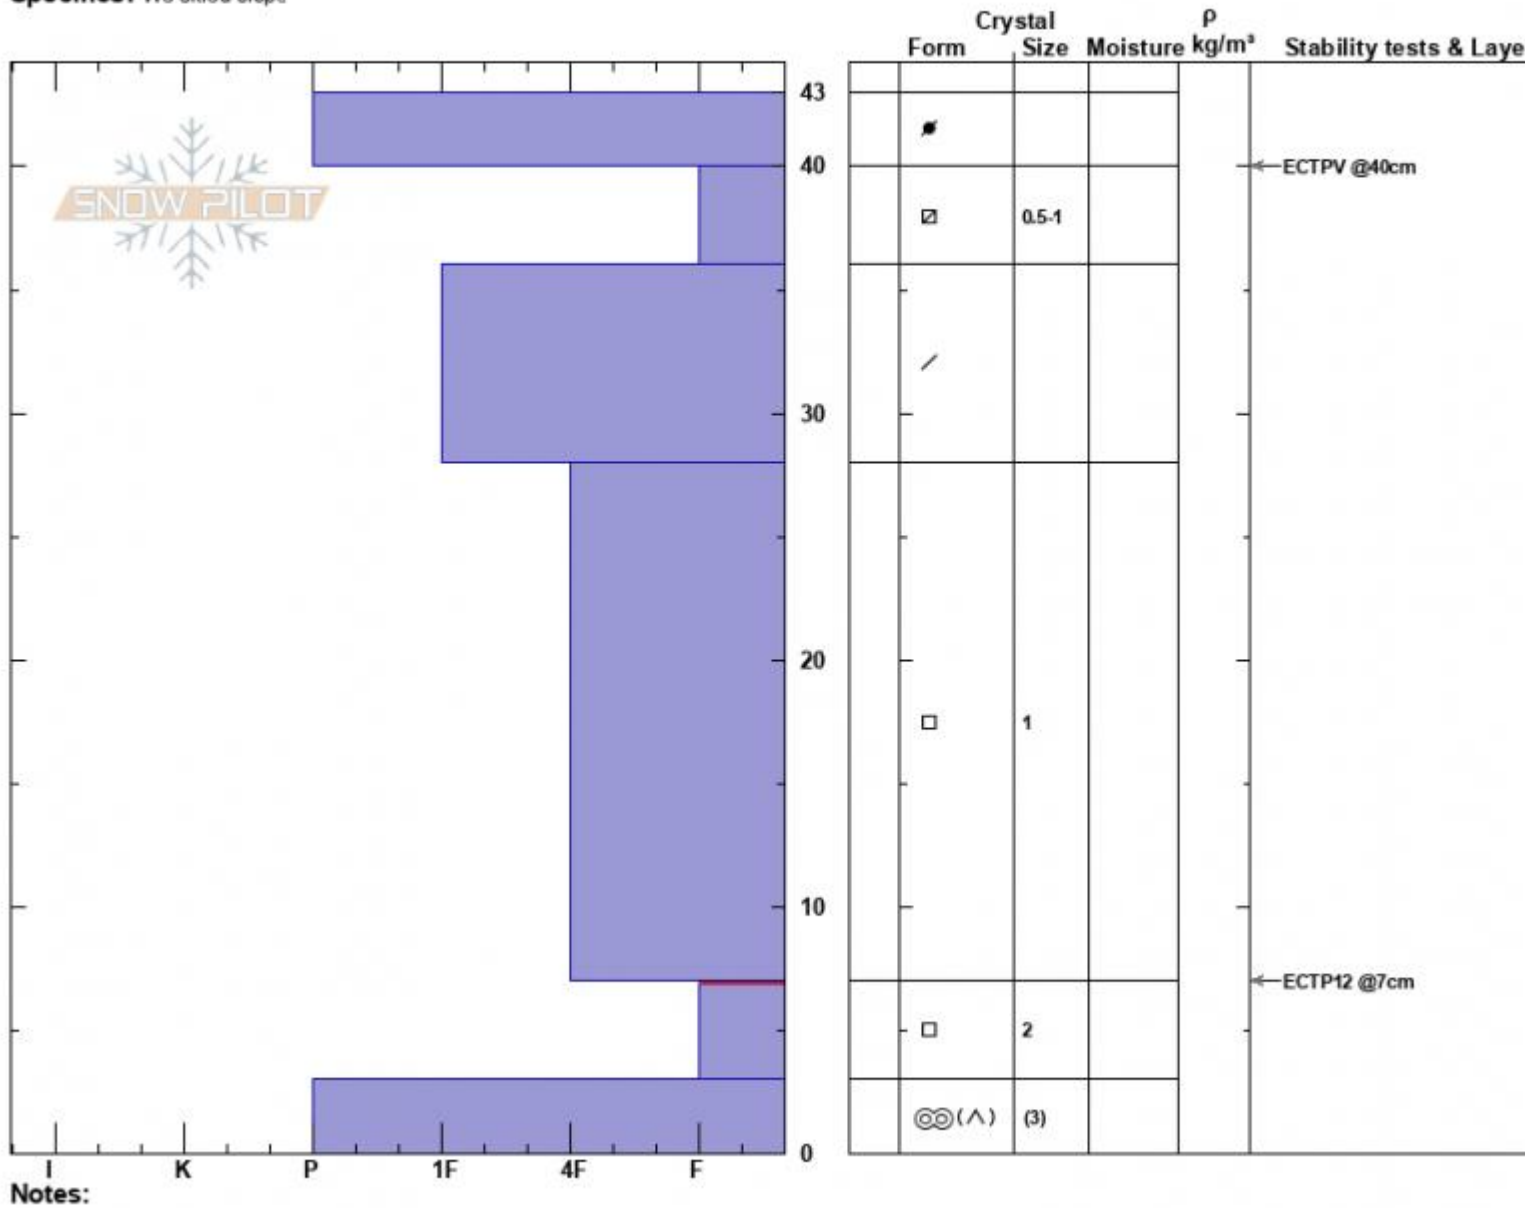

Throne Shoulder
 Bridger Range
 MT
 Elevation: 7875 ft
 Aspect: 100°
 Specifics: We skied slope

Dave Zinn
 12/18/2023 - 11:00am
 Co-ord: 45.88379N, -110.94873W
 Slope Angle: 28°
 Wind Loading: no

Stability: Fair
 Air Temperature:
 Sky Cover: CLR
 Precipitation: NO
 Wind: S Calm

HS:43
 PF:40
 Layer Notes:
 7-3cm: Problematic layer

Advisory Region
 Bridger Range
 Longitude
 -110.95W
 Latitude
 45.88N
 Bridger Range, 2023-12-18