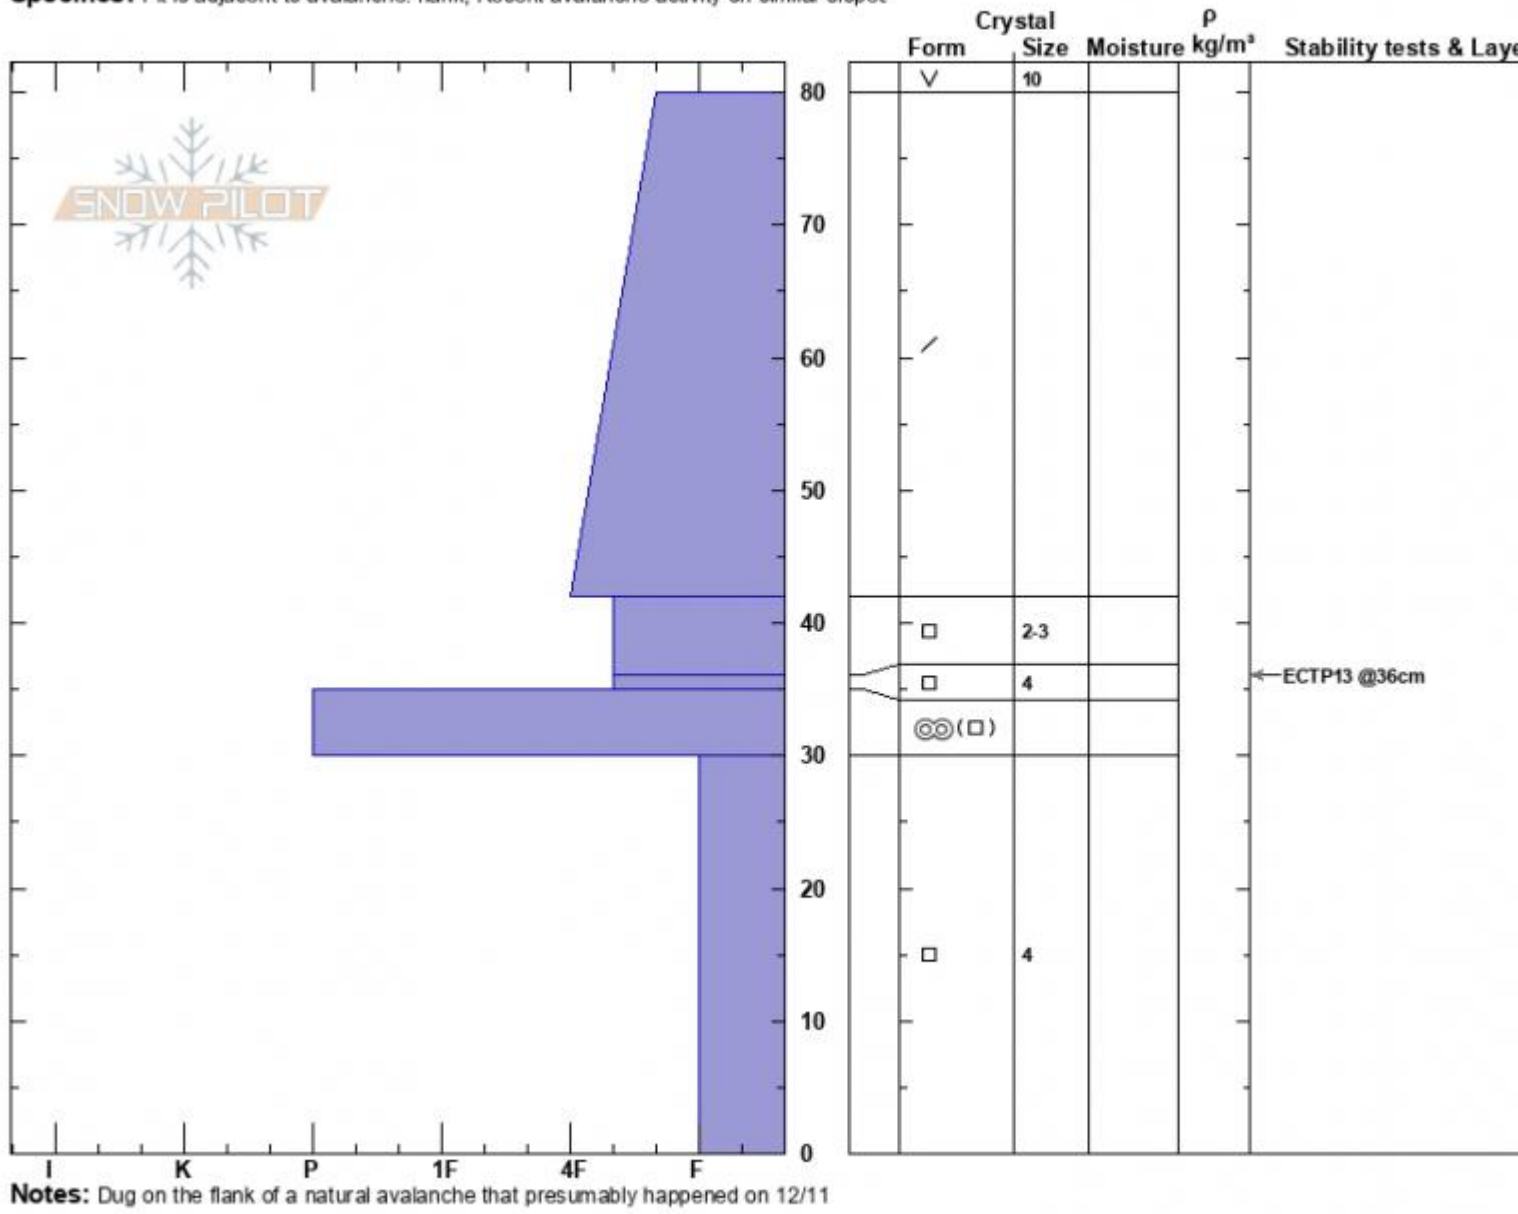

Lower Lionhead NE  
 Lionhead Range  
 MT  
 Elevation: 8500 ft  
 Aspect: 35°  
 Specifics: Pit is adjacent to avalanche: flank; Recent avalanche activity on similar slopes

Zach Peterson  
 12/15/2023 - 11:30am  
 Co-ord: 44.72584N, -111.31398W  
 Slope Angle: 30°  
 Wind Loading: no

Stability:  
 Air Temperature:  
 Sky Cover: CLR  
 Precipitation: NO  
 Wind: Calm

HS:80  
 Layer Notes:  
 36-35cm: Problematic layer

Notes: Dug on the flank of a natural avalanche that presumably happened on 12/11

Advisory Region  
 Lionhead Range  
 Longitude  
 -111.32W  
 Latitude  
 44.73N  
 Lionhead Range, 2023-12-15