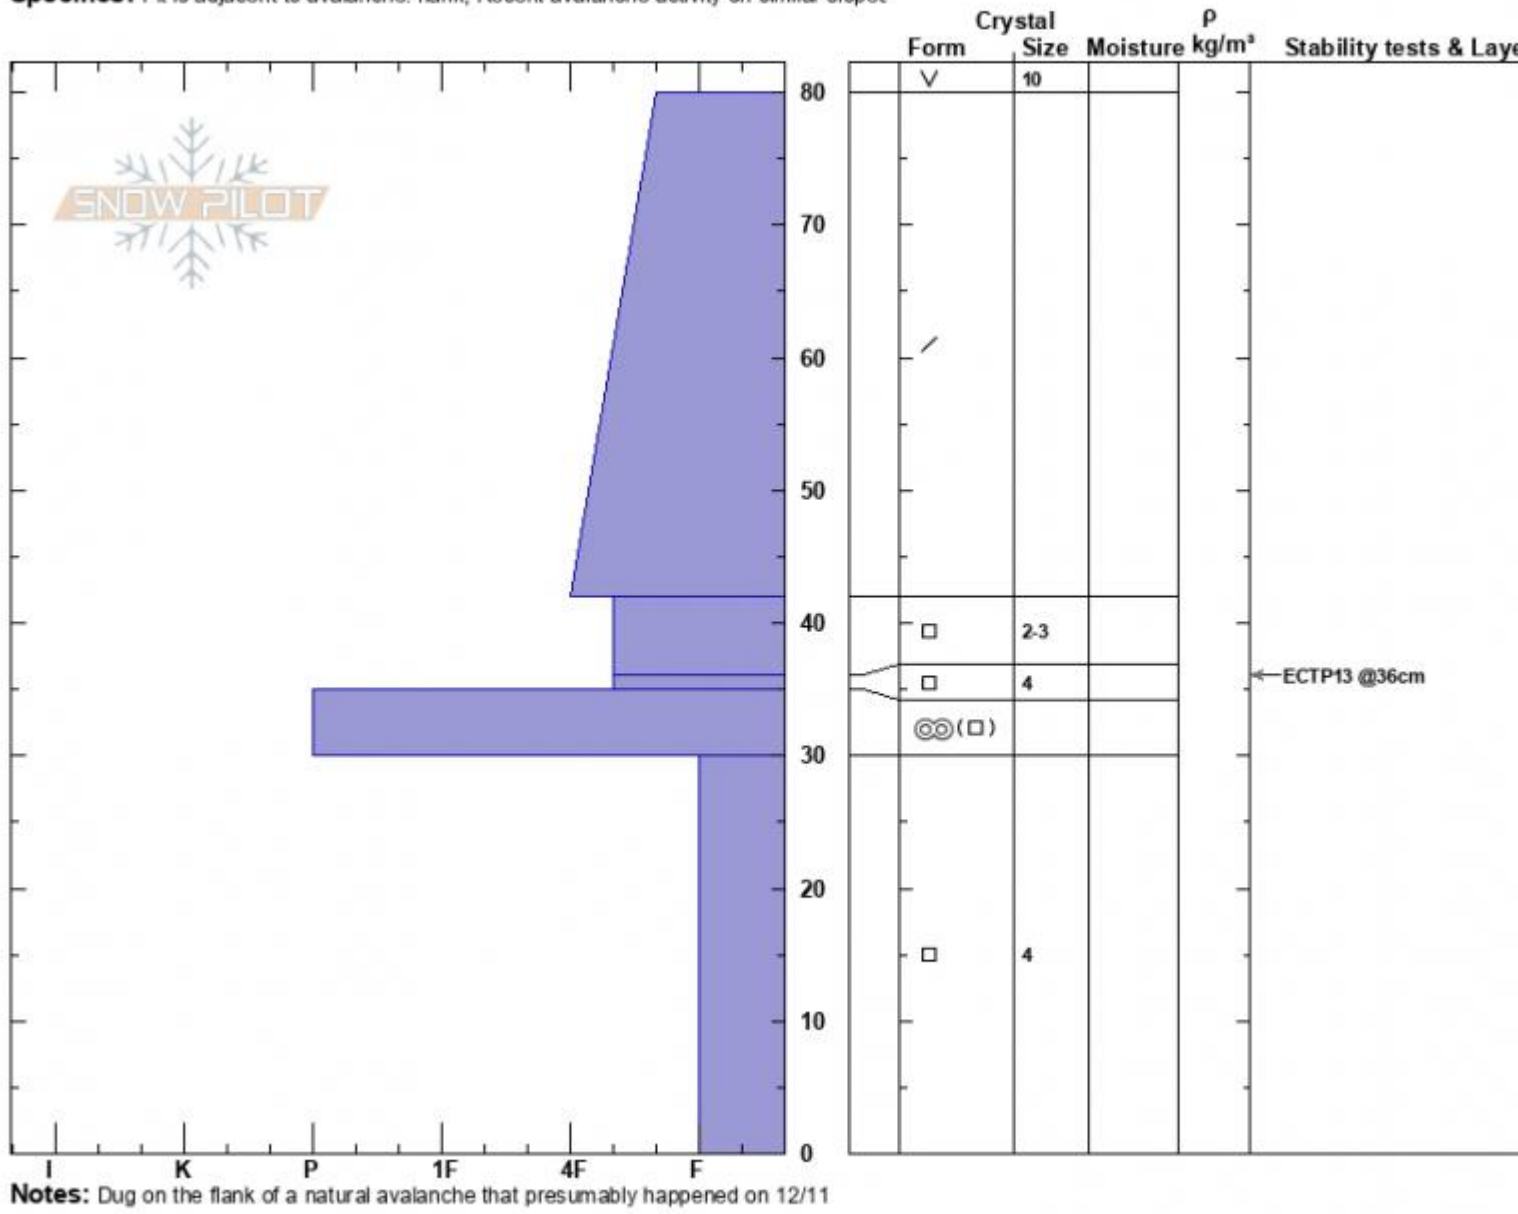

Lower Lionhead NE
 Lionhead Range
 MT
 Elevation: 8500 ft
 Aspect: 35°
 Specifics: Pit is adjacent to avalanche: flank; Recent avalanche activity on similar slopes

Zach Peterson
 12/15/2023 - 11:30am
 Co-ord: 44.72584N, -111.31398W
 Slope Angle: 30°
 Wind Loading: no

Stability:
 Air Temperature:
 Sky Cover: CLR
 Precipitation: NO
 Wind: Calm

HS:80
 Layer Notes:
 36-35cm: Problematic layer

Advisory Region
 Lionhead Range
 Longitude
 -111.32W
 Latitude
 44.73N
 Lionhead Range, 2023-12-15