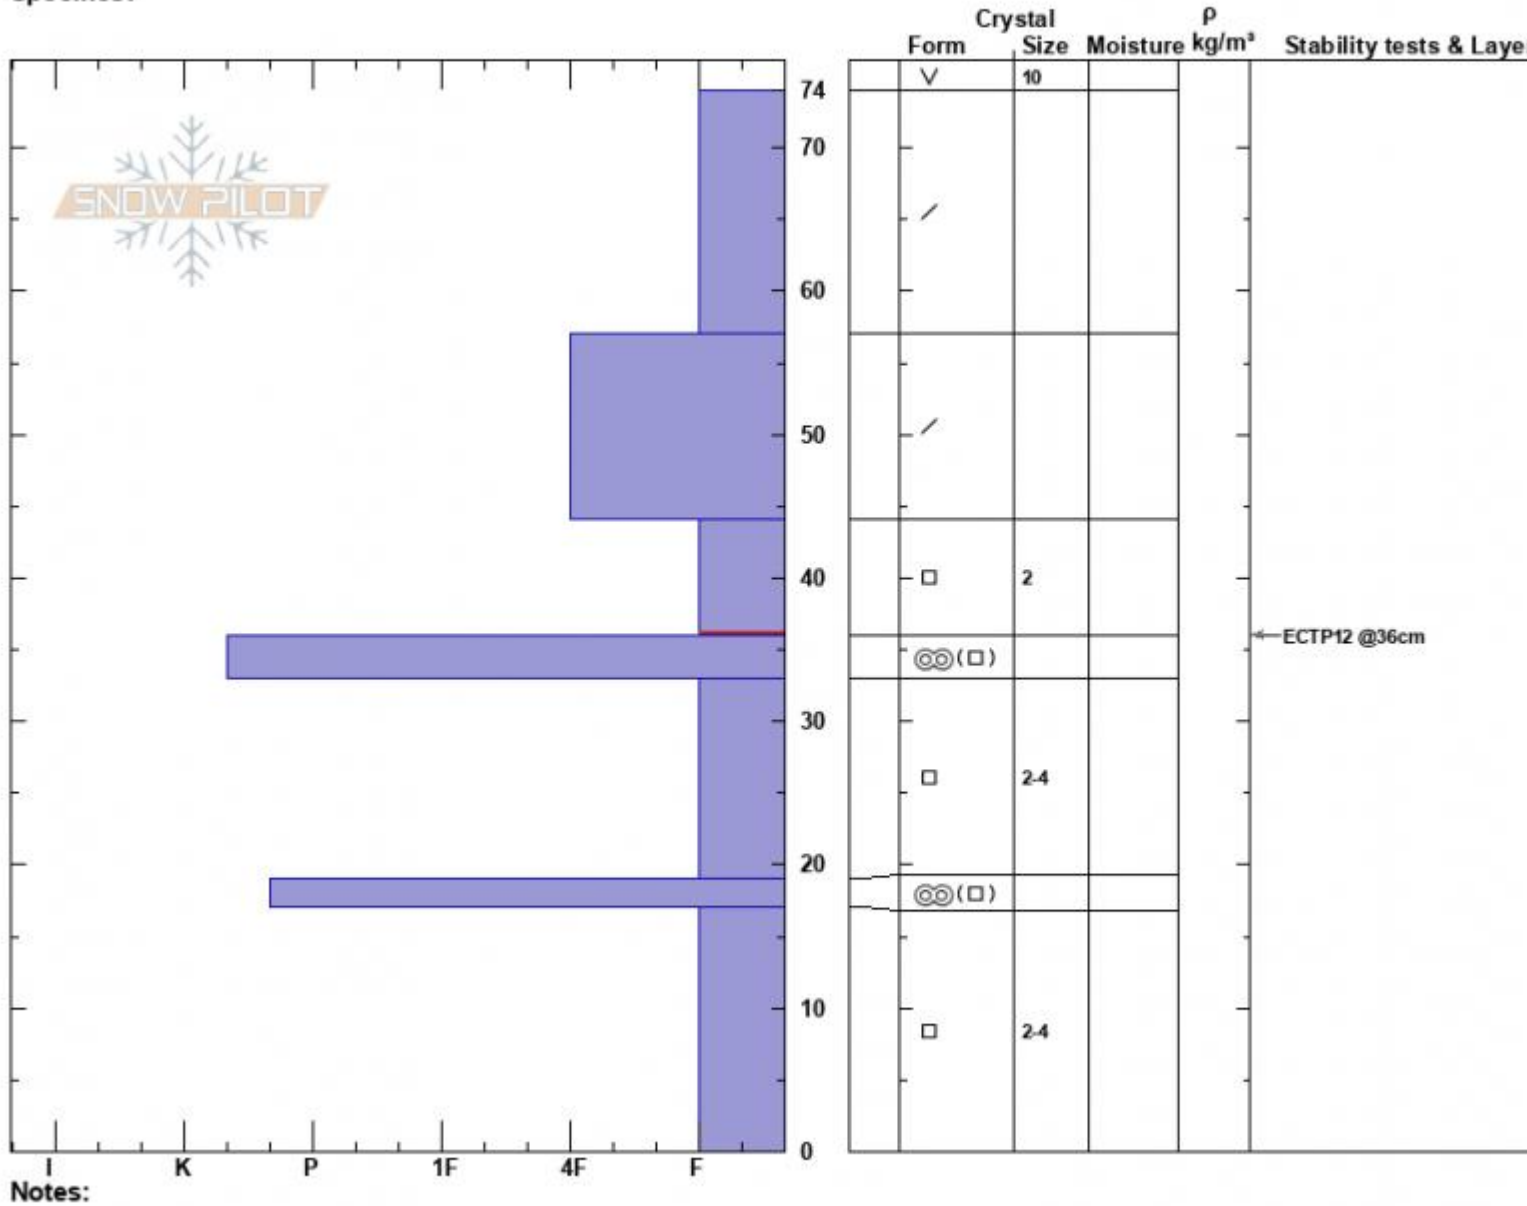

Lower Lionhead E  
 Lionhead Range  
 MT  
 Elevation: 8600 ft  
 Aspect: 72°  
 Specifics:

Zach Peterson  
 12/15/2023 - 12:30pm  
 Co-ord: 44.73869N, -111.32001W  
 Slope Angle: 15°  
 Wind Loading: no

Stability:  
 Air Temperature:  
 Sky Cover: CLR  
 Precipitation: NO  
 Wind: Calm

HS:74      **Layer Notes:**  
 44-36cm: Problematic layer

Notes:  
 Advisory Region  
 Lionhead Range  
 Longitude  
 -111.32W  
 Latitude  
 44.73N  
 Lionhead Range, 2023-12-15