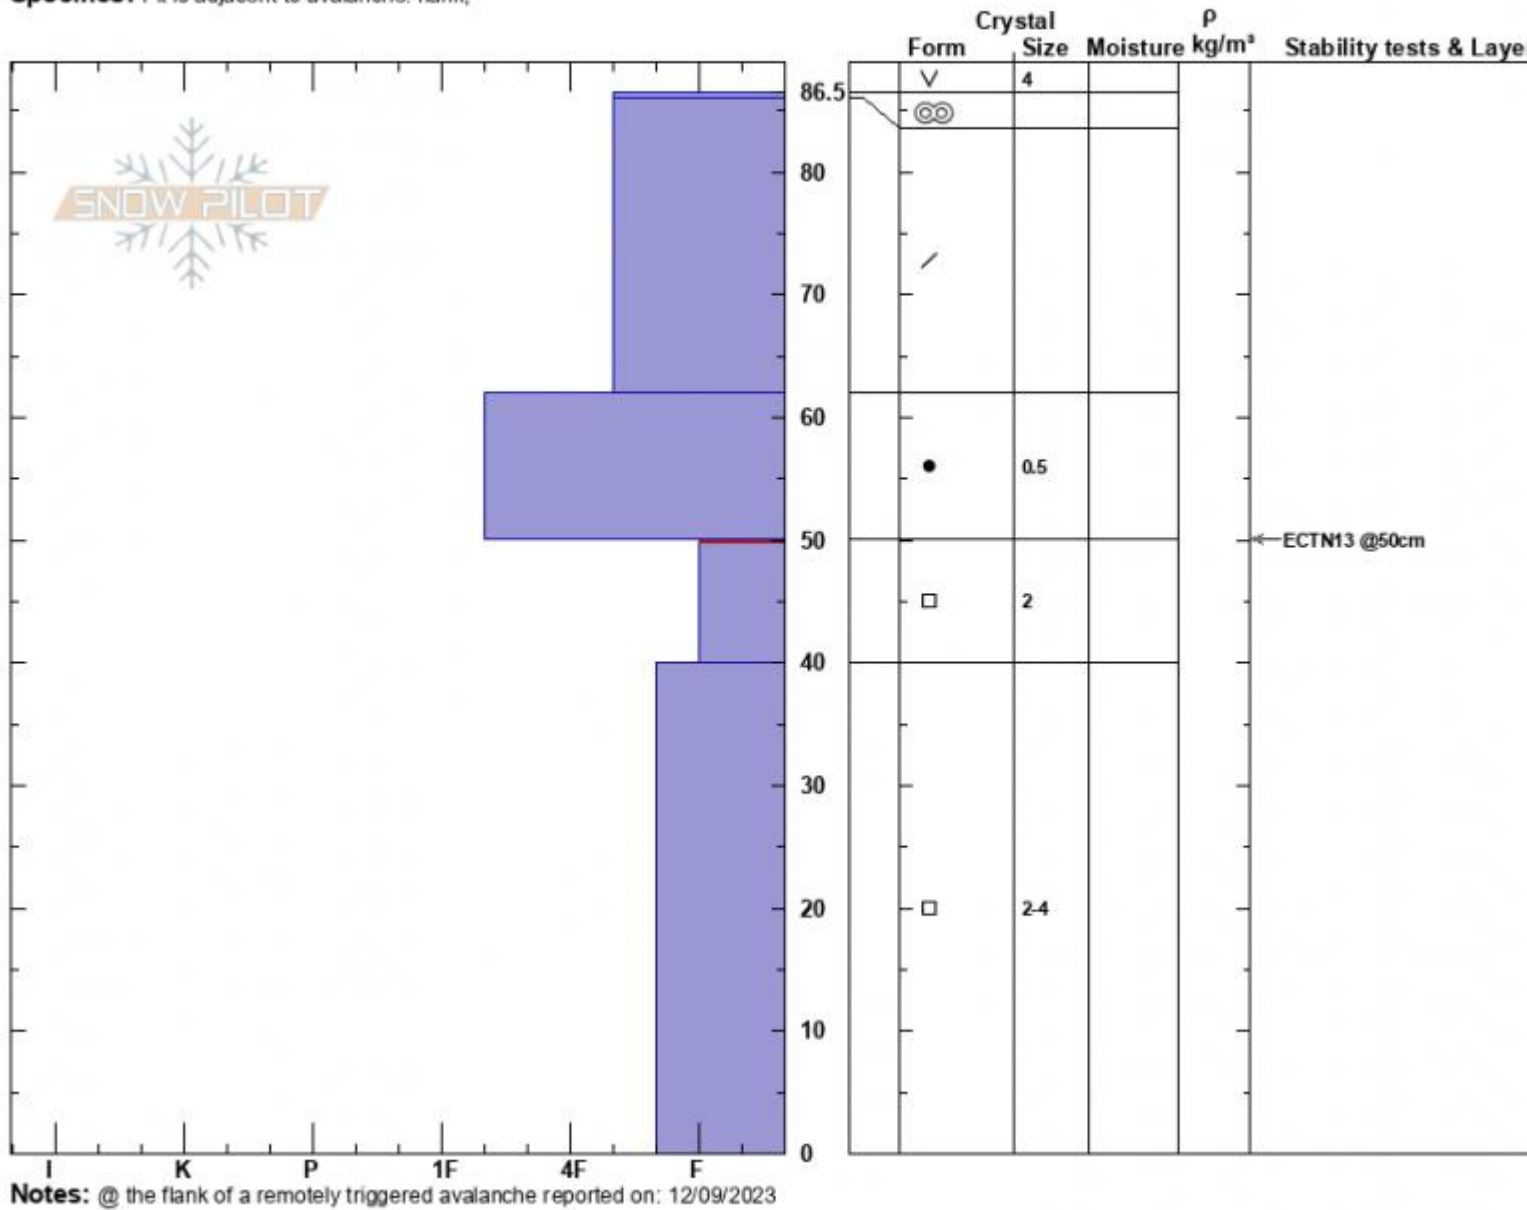

Tepee Basin Avalanche
 Madison Range-S
 MT
 Elevation: 9260 ft
 Aspect: 20°
 Specifics: Pit is adjacent to avalanche: flank;

Zach Peterson
 12/13/2023 - 11:45am
 Co-ord: 44.90382N, -111.19498W
 Slope Angle: 32°
 Wind Loading:

Stability: Fair
 Air Temperature:
 Sky Cover: CLR
 Precipitation: NO
 Wind: Calm

HS:86.5 Layer Notes:
 50-40cm: Problematic layer

Advisory Region
 Southern Madison
 Longitude
 -111.19W
 Latitude
 44.90N

Forecast link: [GNFAC Avalanche Forecast for Thu Dec 14, 2023](#)
 Southern Madison, 2023-12-13