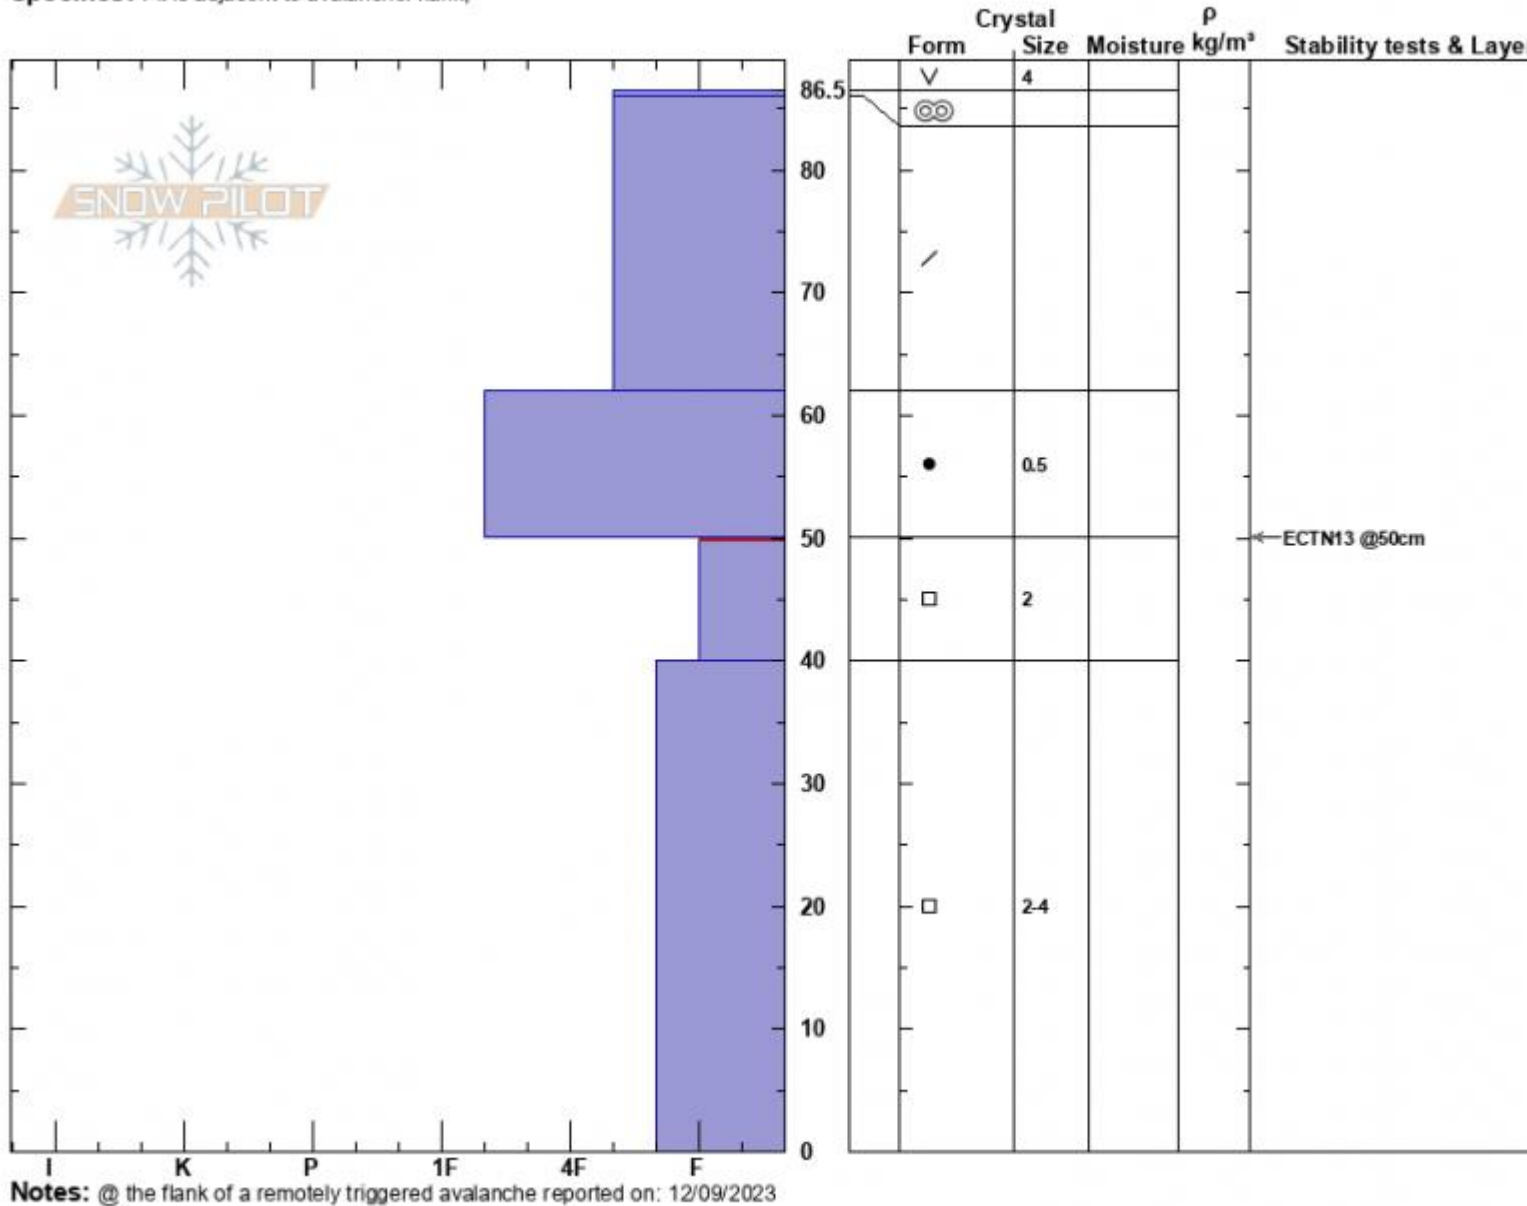

Tepee Basin Avalanche
 Madison Range-S
 MT
Elevation: 9260 ft
Aspect: 20°
Specifics: Pit is adjacent to avalanche: flank;

Zach Peterson
 12/13/2023 - 11:45am
Co-ord: 44.90382N, -111.19498W
Slope Angle: 32°
Wind Loading:

Stability: Fair
Air Temperature:
Sky Cover: CLR
Precipitation: NO
Wind: Calm

HS:86.5 **Layer Notes:**
 50-40cm: Problematic layer

Advisory Region
 Southern Madison
 Longitude
 -111.19W
 Latitude
 44.90N

Forecast link: [GNFAC Avalanche Forecast for Thu Dec 14, 2023](#)
 Southern Madison, 2023-12-13