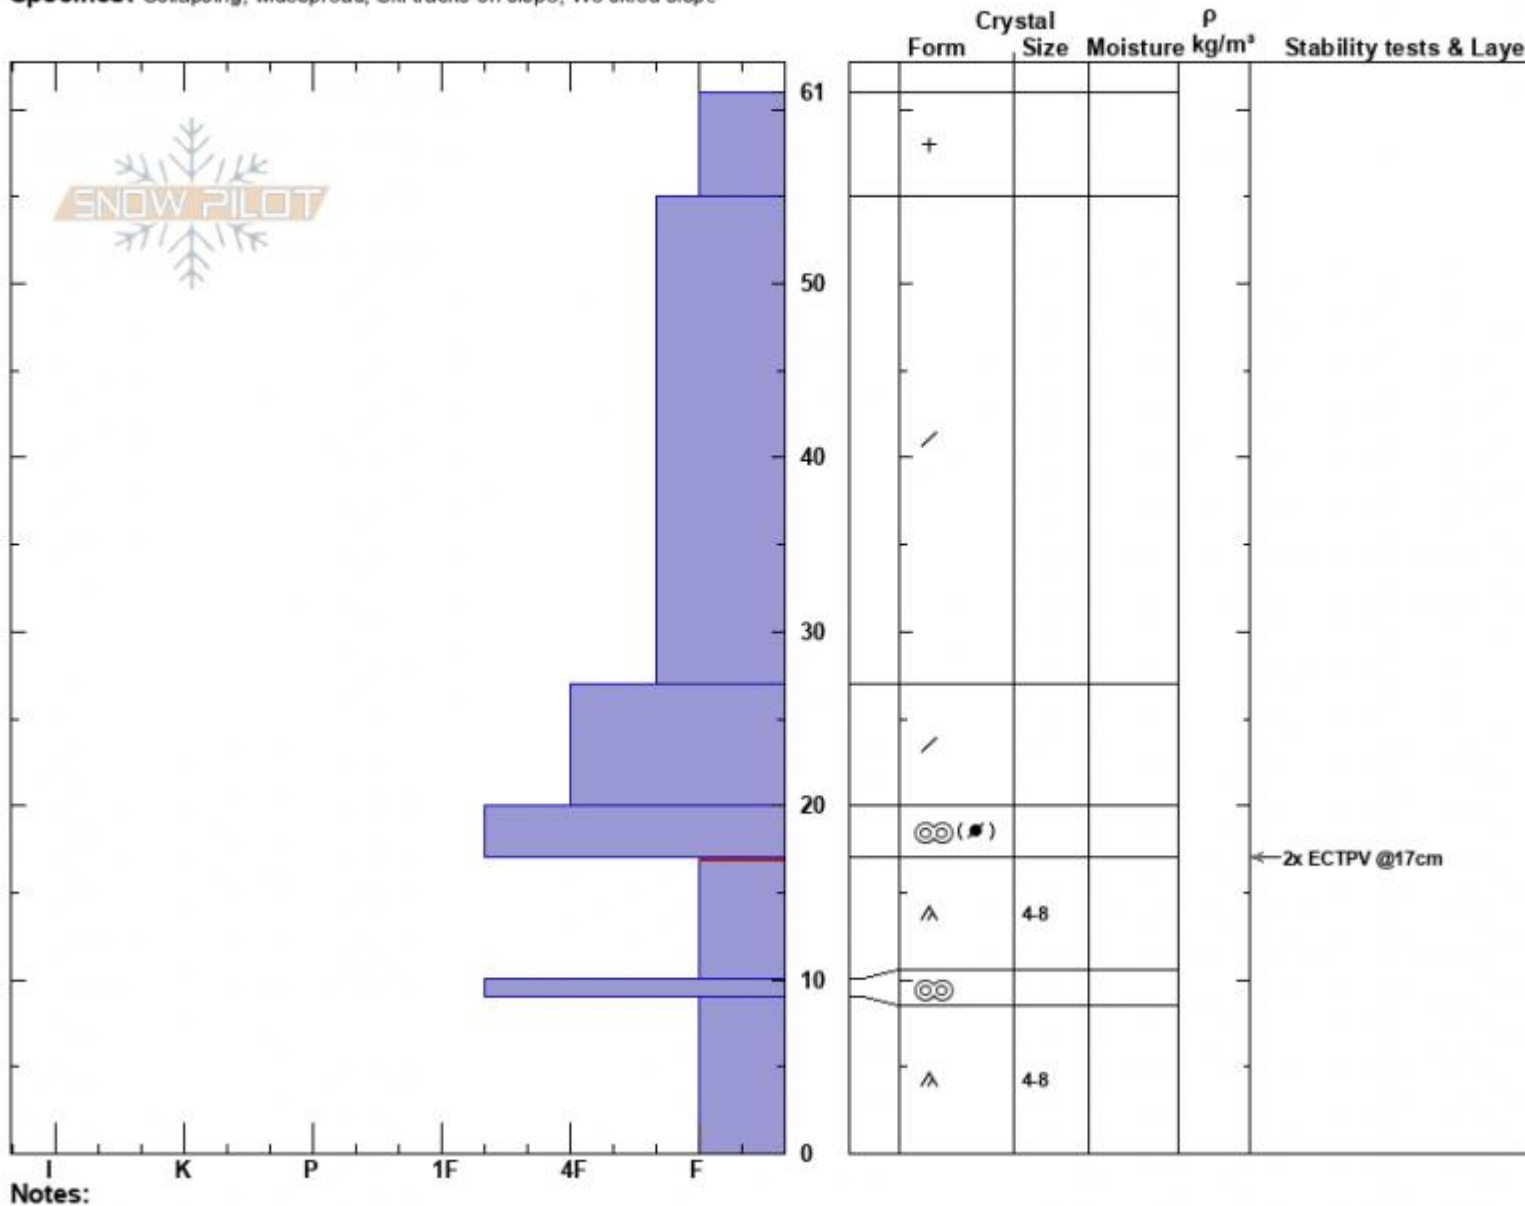

Fingers Meadow
 Bridger Range
 MT
 Elevation: 8100 ft
 Aspect: 100°
 Specifics: Collapsing, widespread; Ski tracks on slope; We skied slope

Ian Hoyer
 12/12/2023 - 11:00am
 Co-ord: 45.80598N, -110.92829W
 Slope Angle: 35°
 Wind Loading: no

Stability: Poor
 Air Temperature:
 Sky Cover: BKN
 Precipitation: NO
 Wind: Calm

HS:61
 PF:55 17-10cm:Problematic layer
 PS:35

Advisory Region
 Bridger Range
 Longitude
 -110.92W
 Latitude
 45.82N
 Bridger Range, 2023-12-12