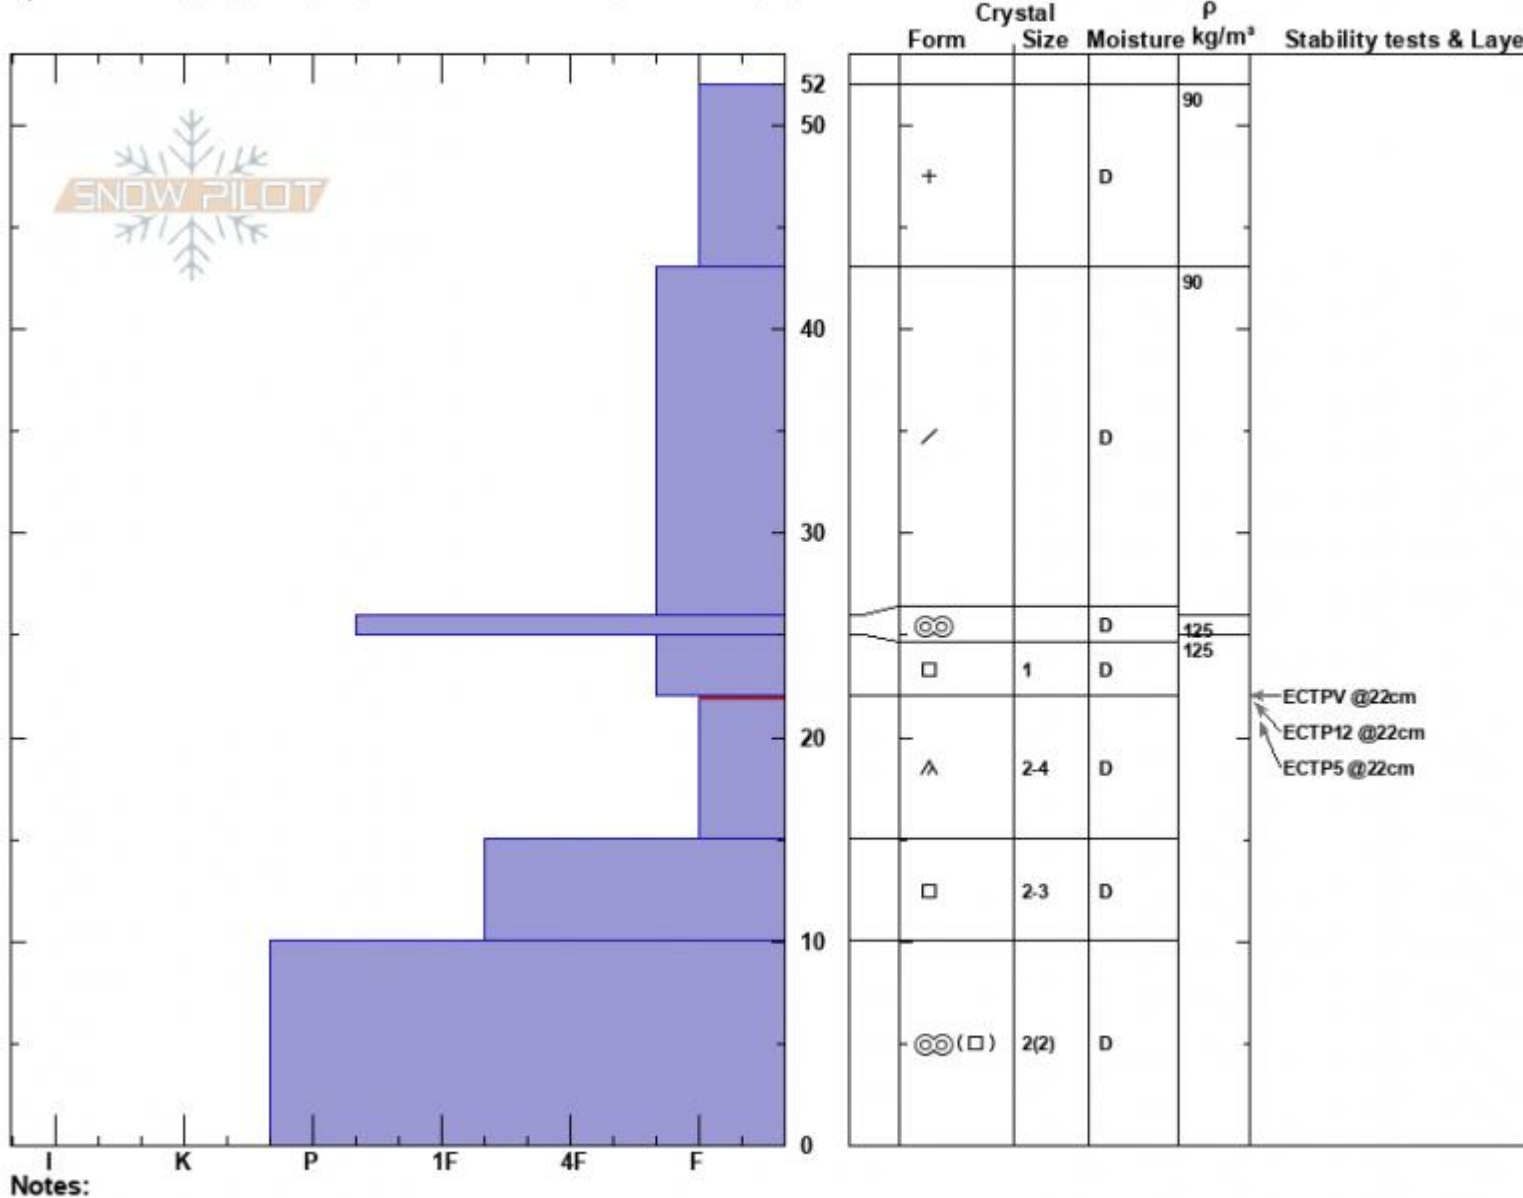

Beehive Basin  
 Madison Range-N  
 MT  
 Elevation: 8700 ft  
 Aspect: 220°

Doug Chabot-Admin  
 12/10/2023 - 11:00am  
 Co-ord: 45.32891N, -111.38644W  
 Slope Angle: 20°  
 Wind Loading: no

Stability: Poor  
 Air Temperature: -3°C  
 Sky Cover: OVC  
 Precipitation: NO  
 Wind: Calm

HS:52  
 Layer Notes:  
 22-15cm: Problematic layer

Specifics: Collapsing, widespread; Recent avalanche activity on similar slopes; Recent avalanche activity on different slopes

Advisory Region  
 Northern Madison  
 Longitude  
 -111.39W  
 Latitude  
 45.34N