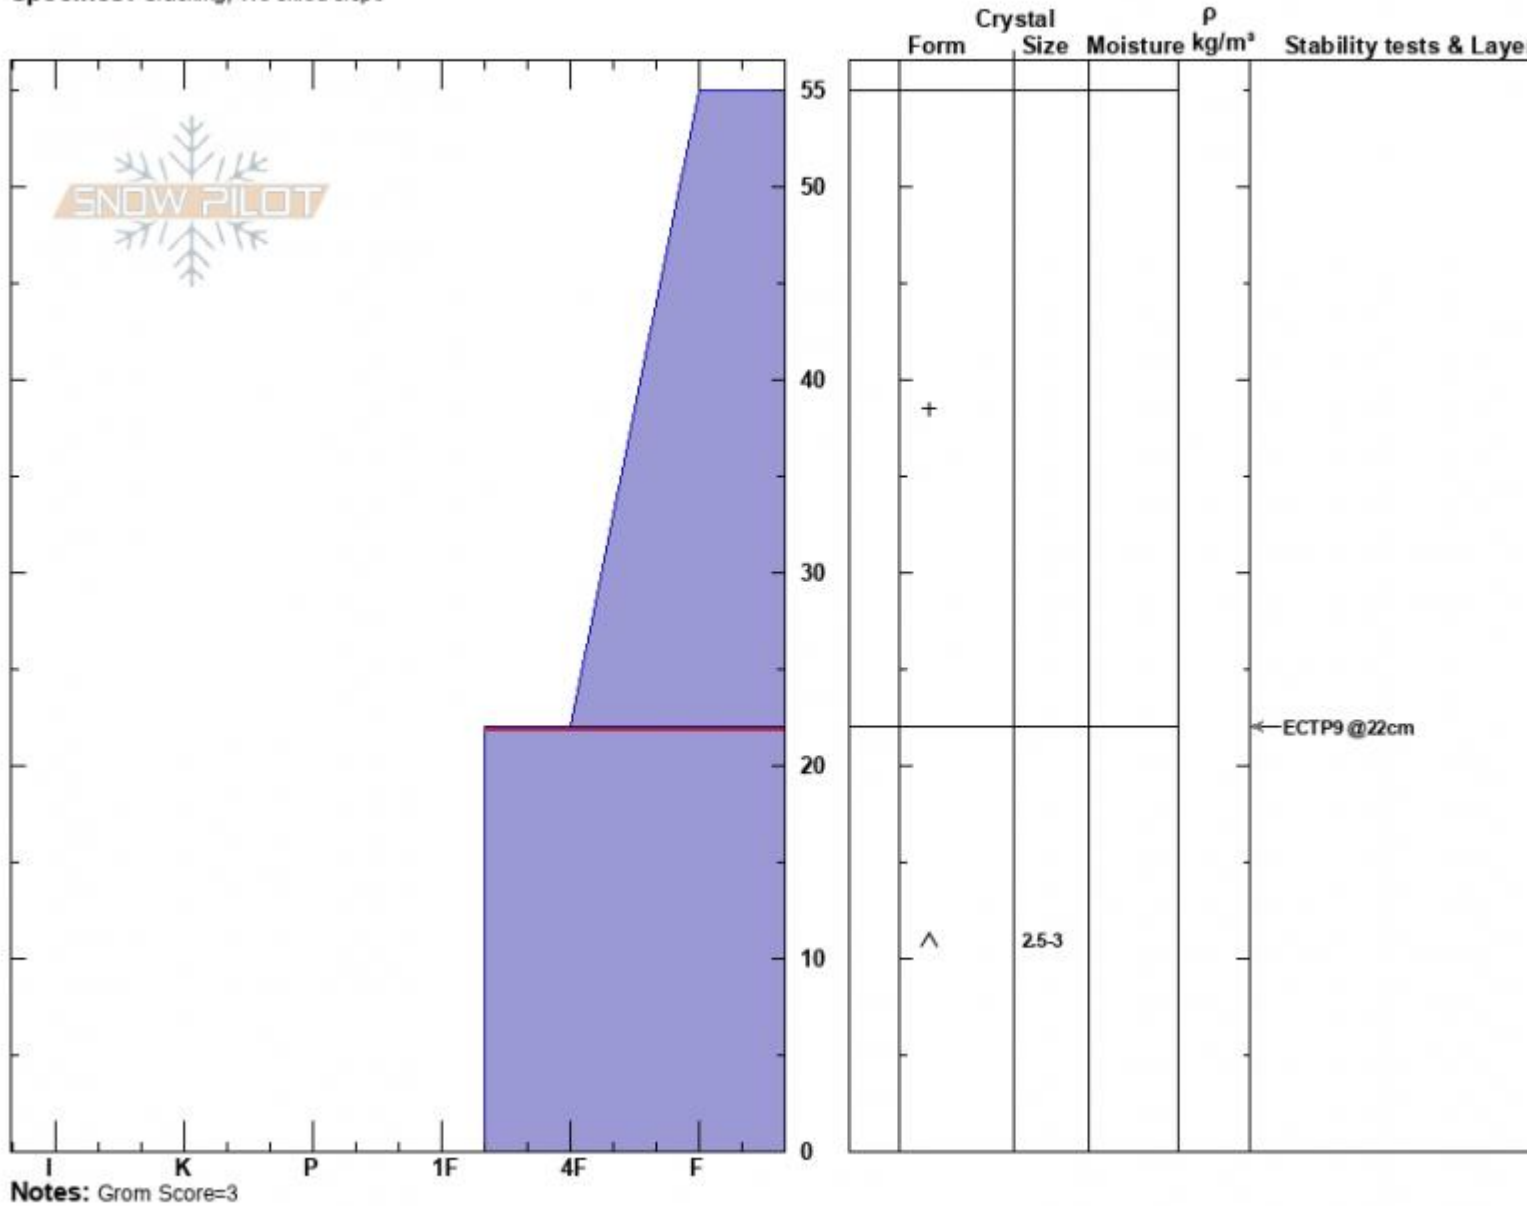

Middle basin ridge
 Madison Range-N
 MT
Elevation: 9240 ft
Aspect: 124°
Specifics: Cracking; We skied slope

Nelson VanTassel
 12/08/2023 - 12:50pm
Co-ord: 45.32726N, -111.38150W
Slope Angle: 21°
Wind Loading:

Stability: Poor
Air Temperature:
Sky Cover: OVC
Precipitation: S1
Wind: N Light Breeze

HS:55 **Layer Notes:**
 22-0cm: Problematic layer

Advisory Region
 Northern Madison
 Longitude
 -111.38W
 Latitude
 45.34N
 Northern Madison, 2023-12-08