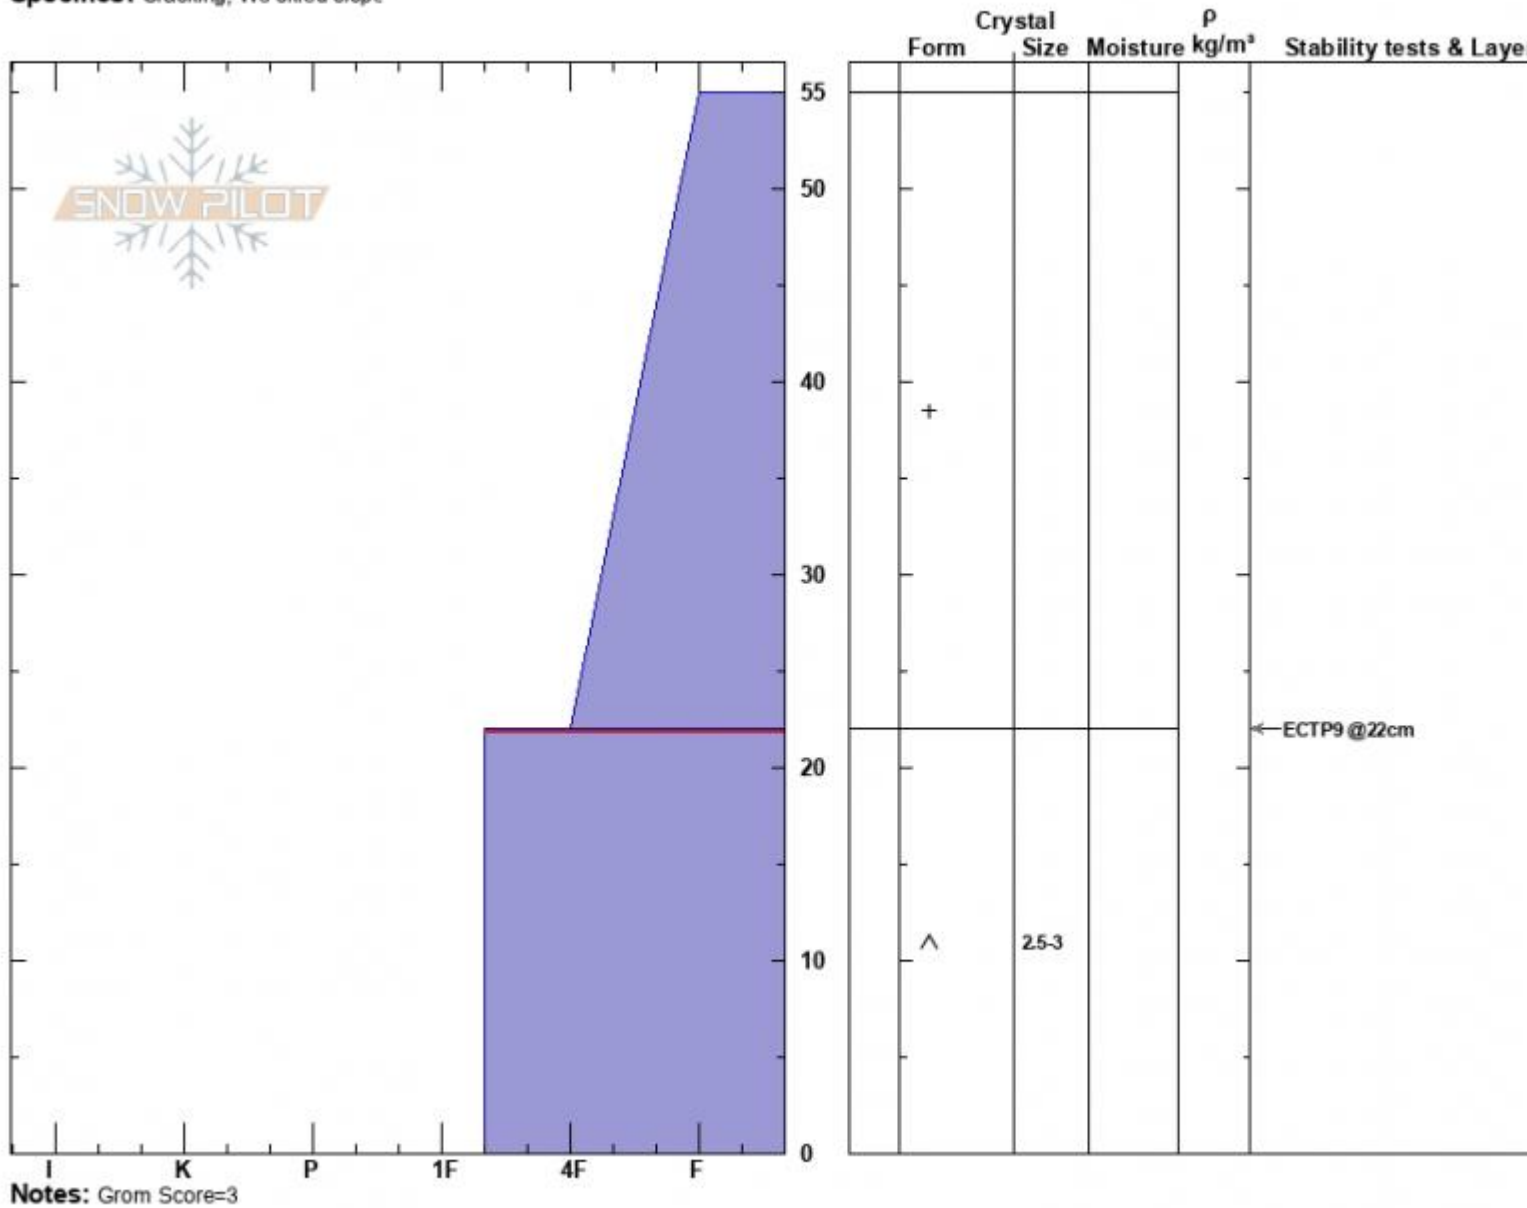

Middle basin ridge  
 Madison Range-N  
 MT  
**Elevation:** 9240 ft  
**Aspect:** 124°  
**Specifics:** Cracking; We skied slope

Nelson VanTassel  
 12/08/2023 - 12:50pm  
**Co-ord:** 45.32726N, -111.38150W  
**Slope Angle:** 21°  
**Wind Loading:**

**Stability:** Poor  
**Air Temperature:**  
**Sky Cover:** OVC  
**Precipitation:** S1  
**Wind:** N Light Breeze

**HS:**55      **Layer Notes:**  
 22-0cm: Problematic layer

Advisory Region  
 Northern Madison  
 Longitude  
 -111.38W  
 Latitude  
 45.34N  
 Northern Madison, 2023-12-08