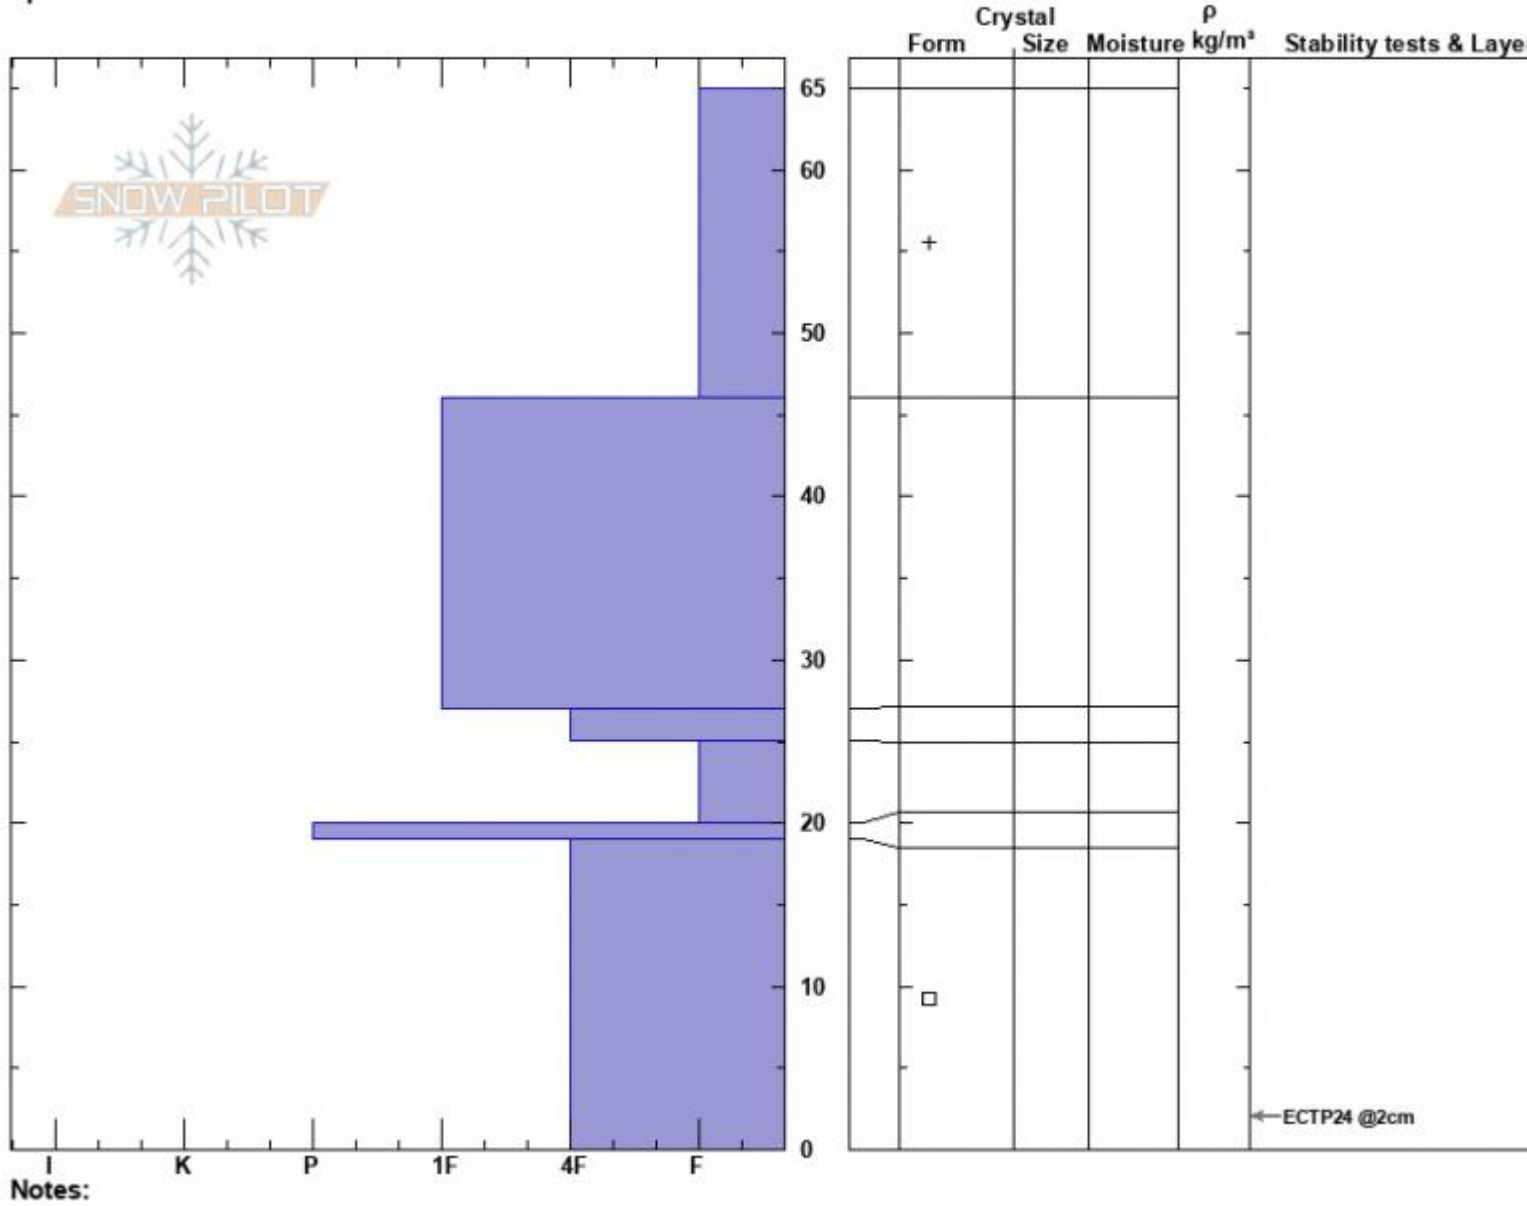

Lionhead Ridge
 Madison Range-S
 MT
 Elevation: 8764 ft
 Aspect: 86°
 Specifics:

Jackson Krause
 12/09/2023 - 1:40pm
 Co-ord: 44.70893N, -111.30850W
 Slope Angle: 15°
 Wind Loading: previous

Stability:
 Air Temperature:
 Sky Cover: BKN
 Precipitation: S-1
 Wind: SW Moderate

HS:65
 PF:65
 Layer Notes:
 19-0cm: Problematic layer

Advisory Region
 Lionhead Range
 Longitude
 -111.32W
 Latitude
 44.71N
 Lionhead Range, 2023-12-09