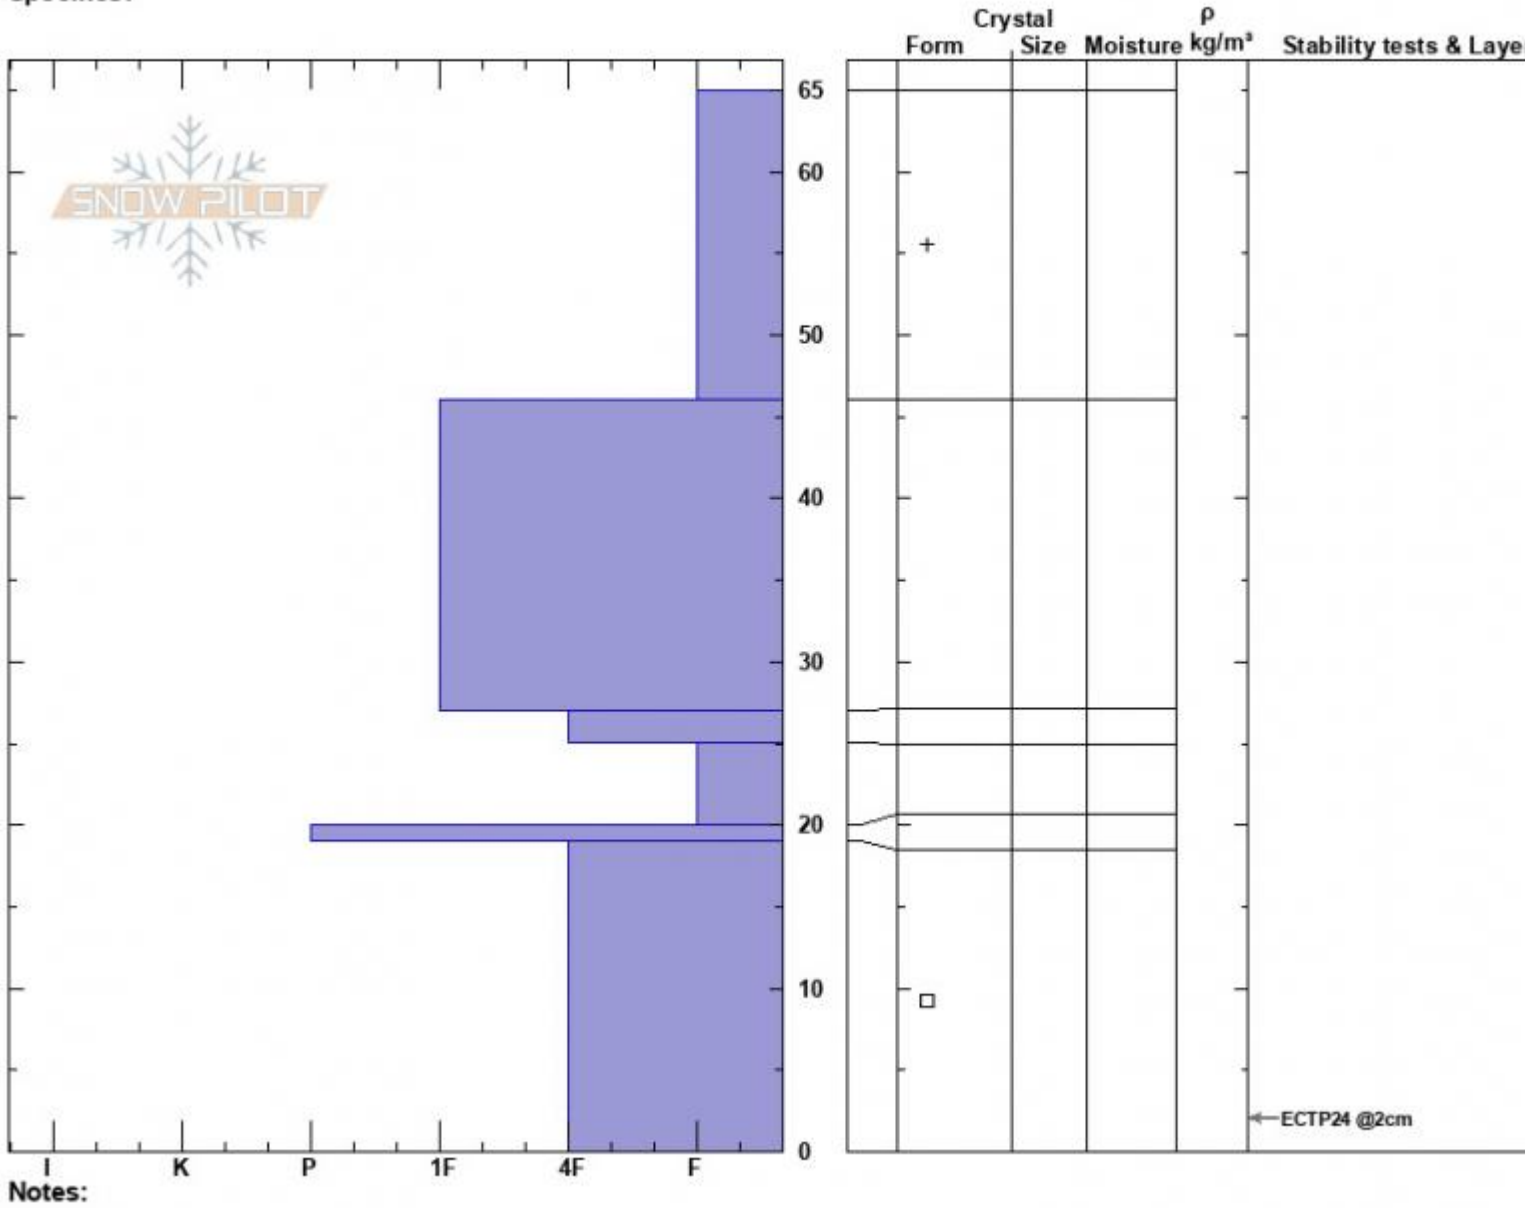

Lionhead Ridge
 Madison Range-S
 MT
Elevation: 8764 ft
Aspect: 86°
Specifics:

Jackson Krause
 12/09/2023 - 1:40pm
Co-ord: 44.70893N, -111.30850W
Slope Angle: 15°
Wind Loading: previous

Stability:
Air Temperature:
Sky Cover: BKN
Precipitation: S-1
Wind: SW Moderate

HS:65 **Layer Notes:**
PF:65 19-0cm: Problematic layer

Advisory Region
 Lionhead Range
 Longitude
 -111.32W
 Latitude
 44.71N
 Lionhead Range, 2023-12-09