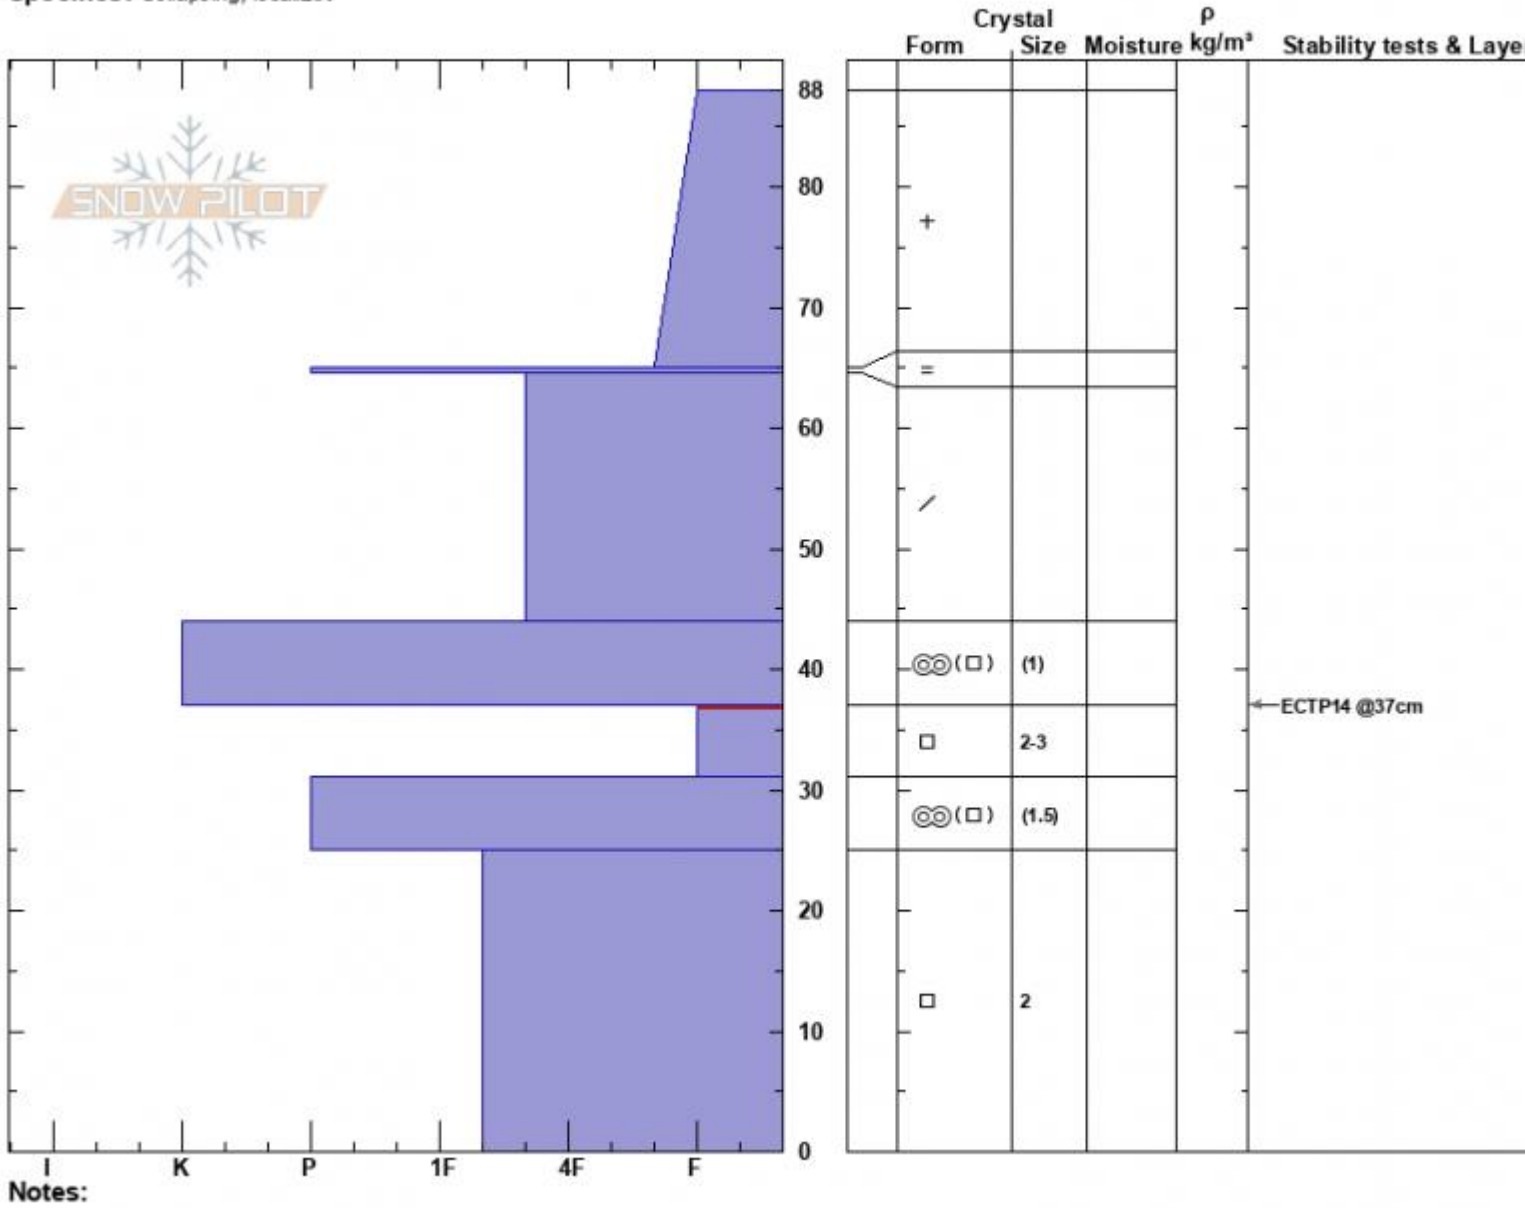

Sawtelle SW Profile  
 Centennial Range  
 ID  
 Elevation: 9070 ft  
 Aspect: 220°  
 Specifics: Collapsing, localizer

Dave Zinn  
 12/07/2023 - 12:30pm  
 Co-ord: 44.55473N, -111.44483W  
 Slope Angle: 13°  
 Wind Loading: no

Stability: Poor  
 Air Temperature:  
 Sky Cover: BKN  
 Precipitation: NO  
 Wind: W Moderate

HS:88  
 PF:40  
 Layer Notes:  
 37-31cm: Problematic layer

Notes:  
 Advisory Region  
 Island Park  
 Longitude  
 -111.44W  
 Latitude  
 44.56N  
 Island Park, 2023-12-07