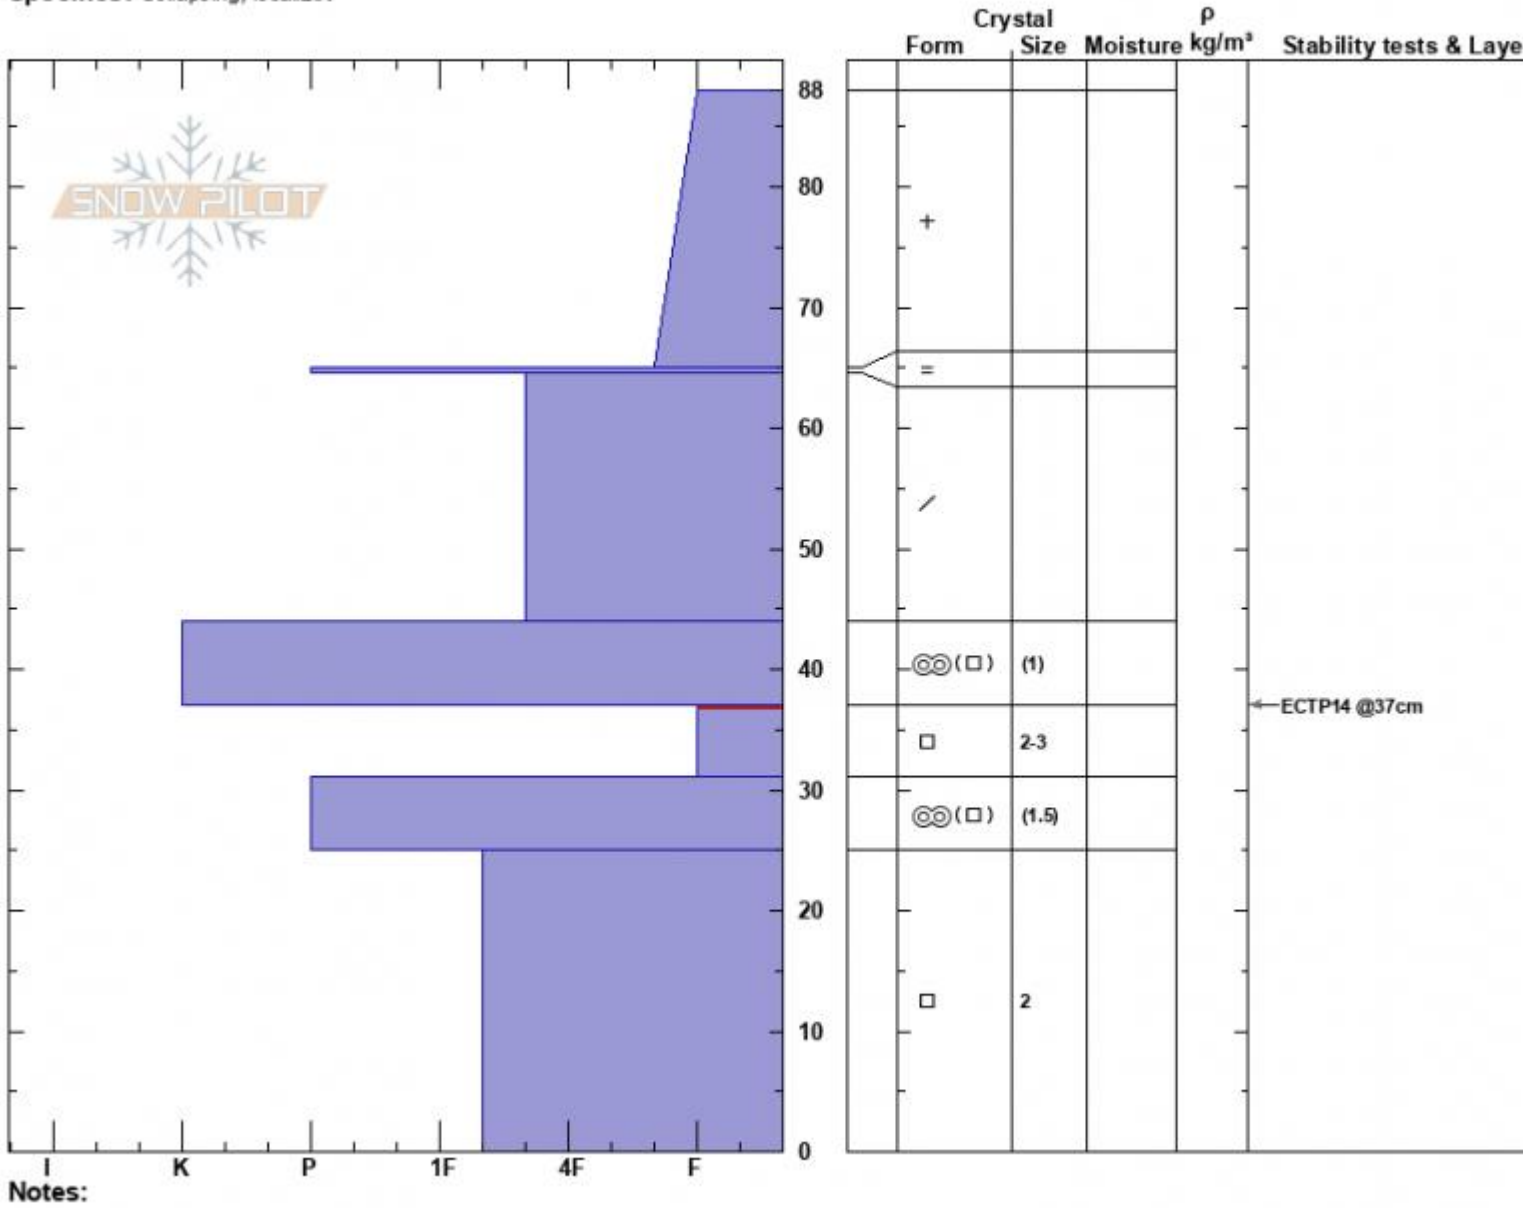

Sawtelle SW Profile
 Centennial Range
 ID
 Elevation: 9070 ft
 Aspect: 220°
 Specifics: Collapsing, localizer

Dave Zinn
 12/07/2023 - 12:30pm
 Co-ord: 44.55473N, -111.44483W
 Slope Angle: 13°
 Wind Loading: no

Stability: Poor
 Air Temperature:
 Sky Cover: BKN
 Precipitation: NO
 Wind: W Moderate

HS:88
 PF:40
 Layer Notes:
 37-31cm: Problematic layer

Notes:
 Advisory Region
 Island Park
 Longitude
 -111.44W
 Latitude
 44.56N
 Island Park, 2023-12-07