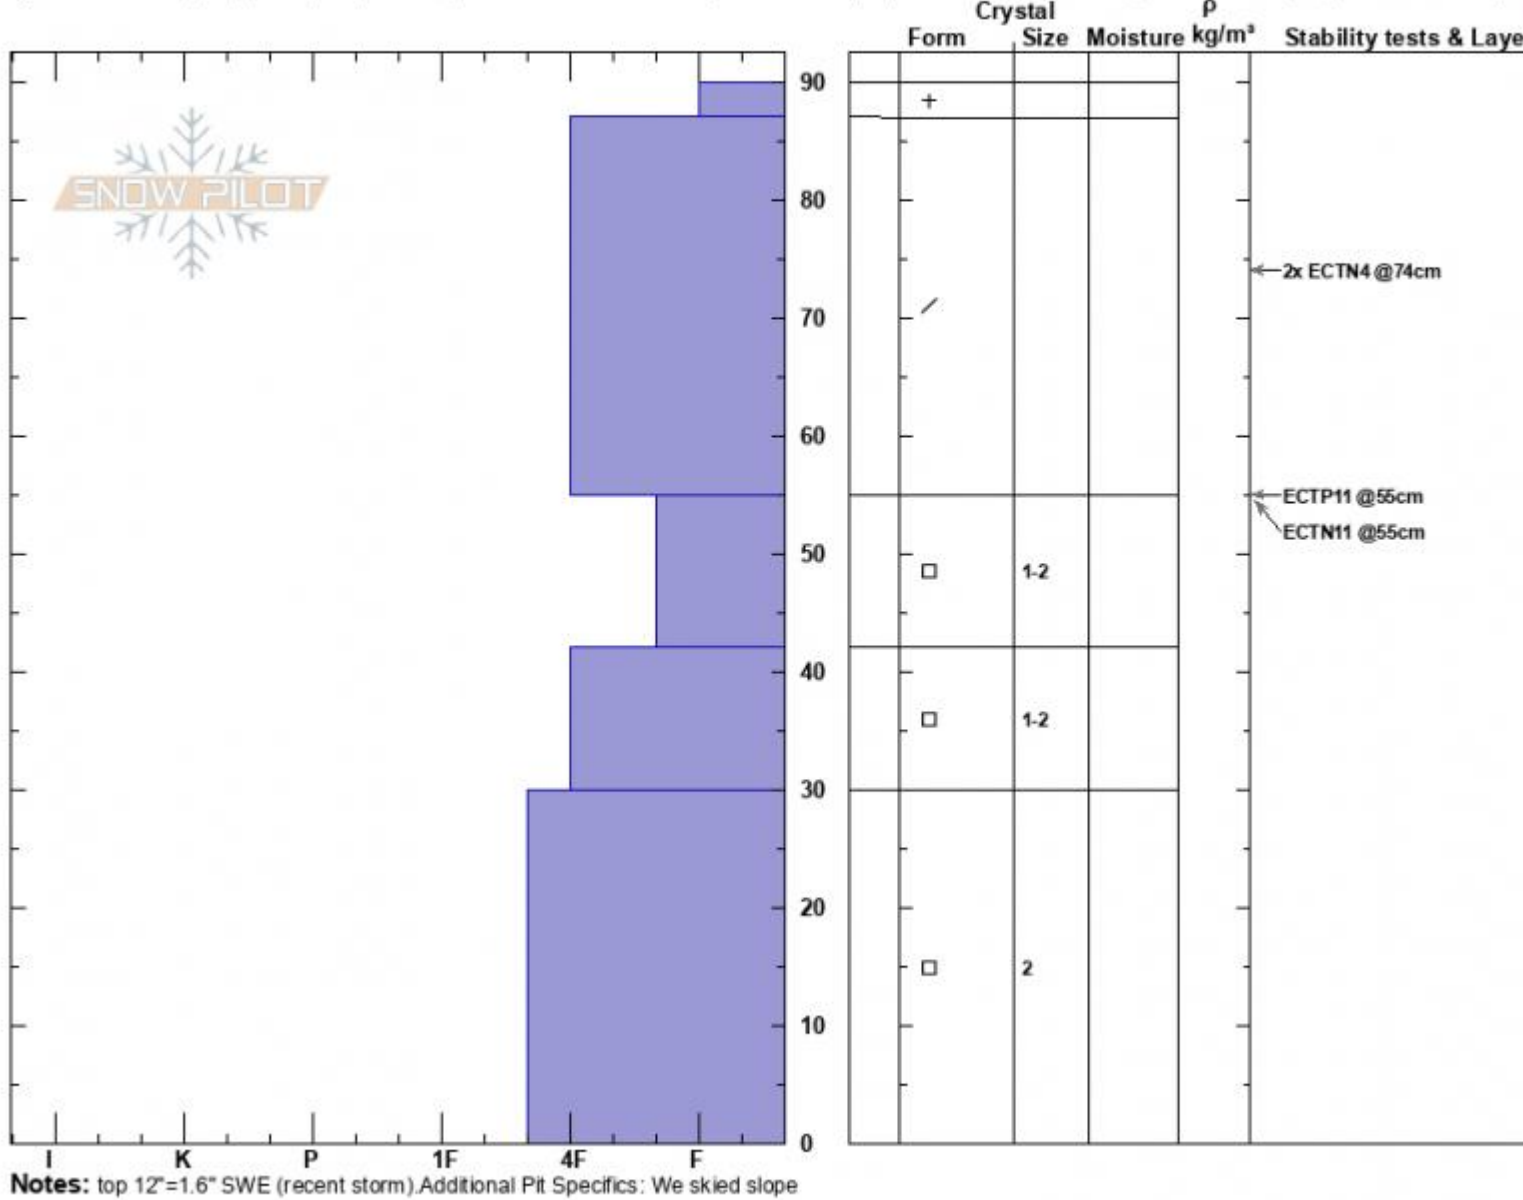

Wade's/Rob's Knob  
 Cooke City  
 MT  
 Elevation: 9520 ft  
 Aspect: 50°

Alex Marienthal  
 12/05/2023 - 11:40am  
 Co-ord: 45.06757N, -109.95193W  
 Slope Angle: 25°  
 Wind Loading: previous

Stability: Poor  
 Air Temperature:  
 Sky Cover: OVC  
 Precipitation: S-1  
 Wind: Calm

HS:90  
 PF:69  
 Layer Notes: 55-42cm:Problematic layer

Specifics: Collapsing, widespread; Cracking; Recent avalanche activity on similar slopes; Recent avalanche activity on different slopes; Ski tracks on slope

Advisory Region  
 Cooke City  
 Longitude  
 -109.95W  
 Latitude  
 45.05N  
 Cooke City, 2023-12-06