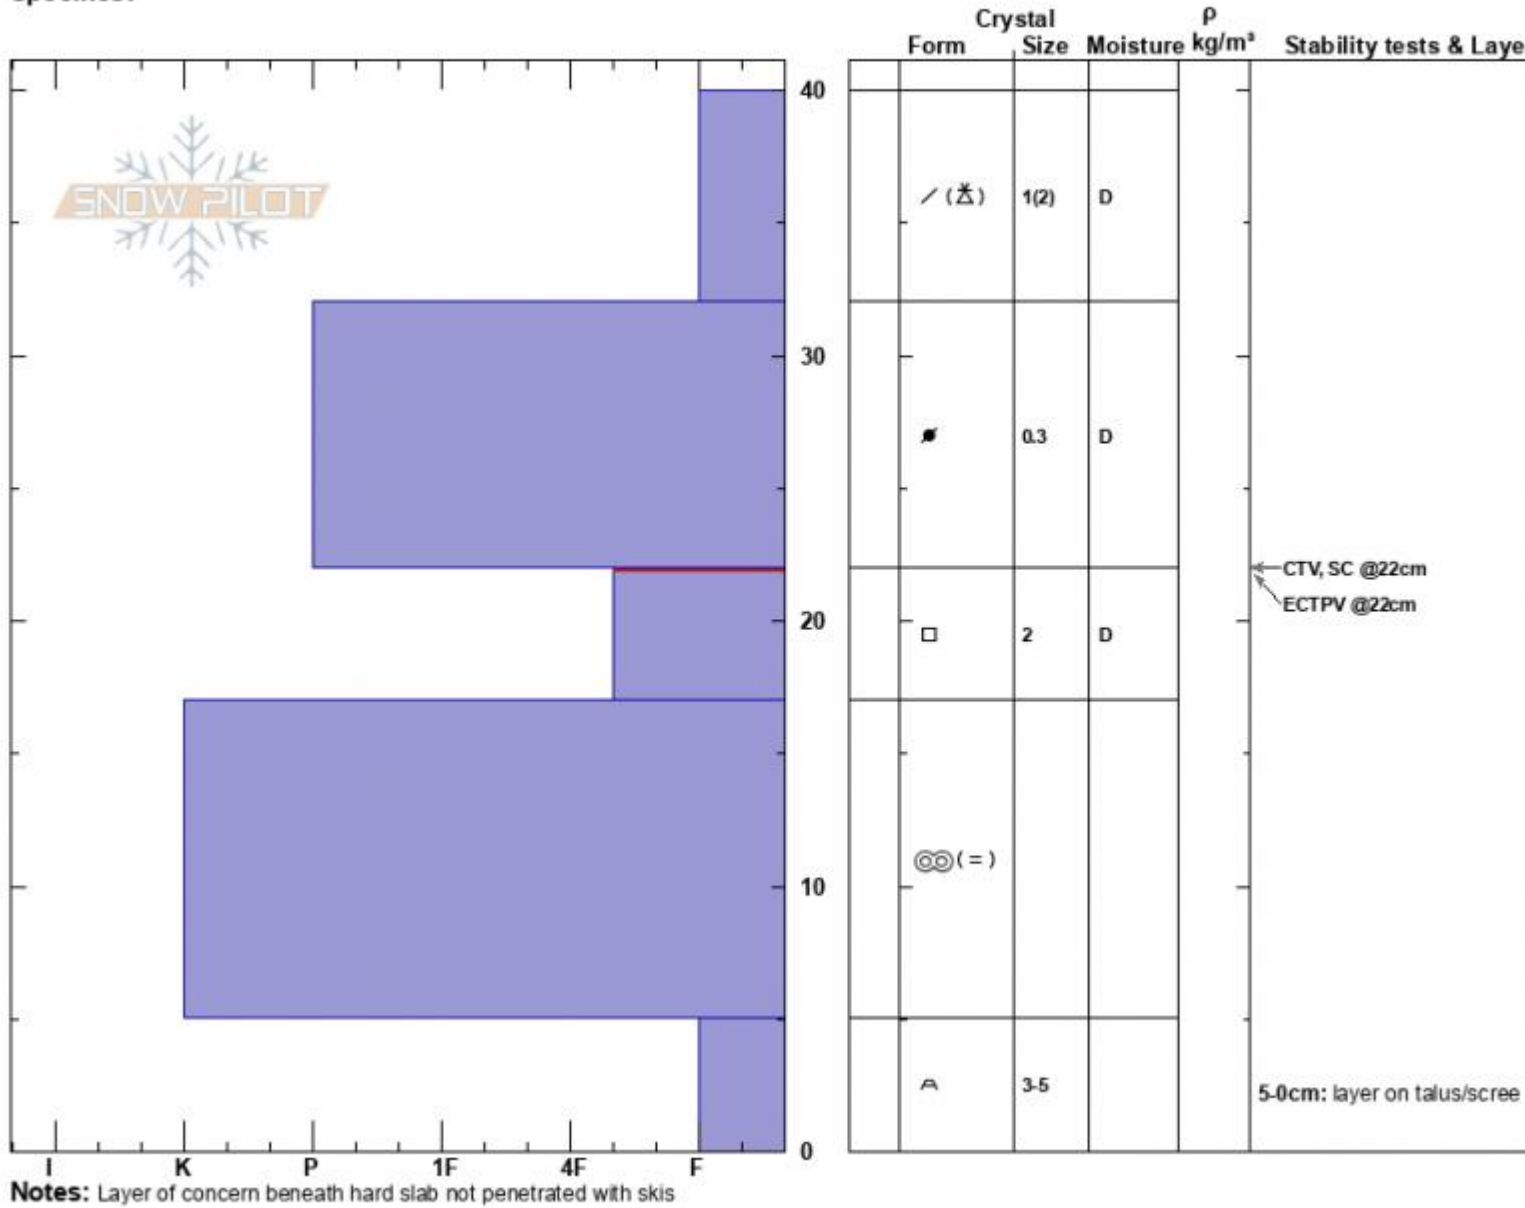

Turnstile runout  
 Bridger Range  
 MT  
 Elevation: 7860 ft  
 Aspect: 90°  
 Specifics:

peter carse  
 12/04/2023 - 11:00am  
 Co-ord: 45.82839N, -110.92929W  
 Slope Angle: 27°  
 Wind Loading: previous

Stability:  
 Air Temperature: -3°C  
 Sky Cover: BKN  
 Precipitation: NO  
 Wind: S Light Breeze

HS:40  
 PF:25  
 PS: 8  
 Layer Notes:  
 22-17cm: Problematic layer  
 5-0cm: layer on talus/scree

Advisory Region  
 Bridger Range  
 Bridger Range, 2023-12-04