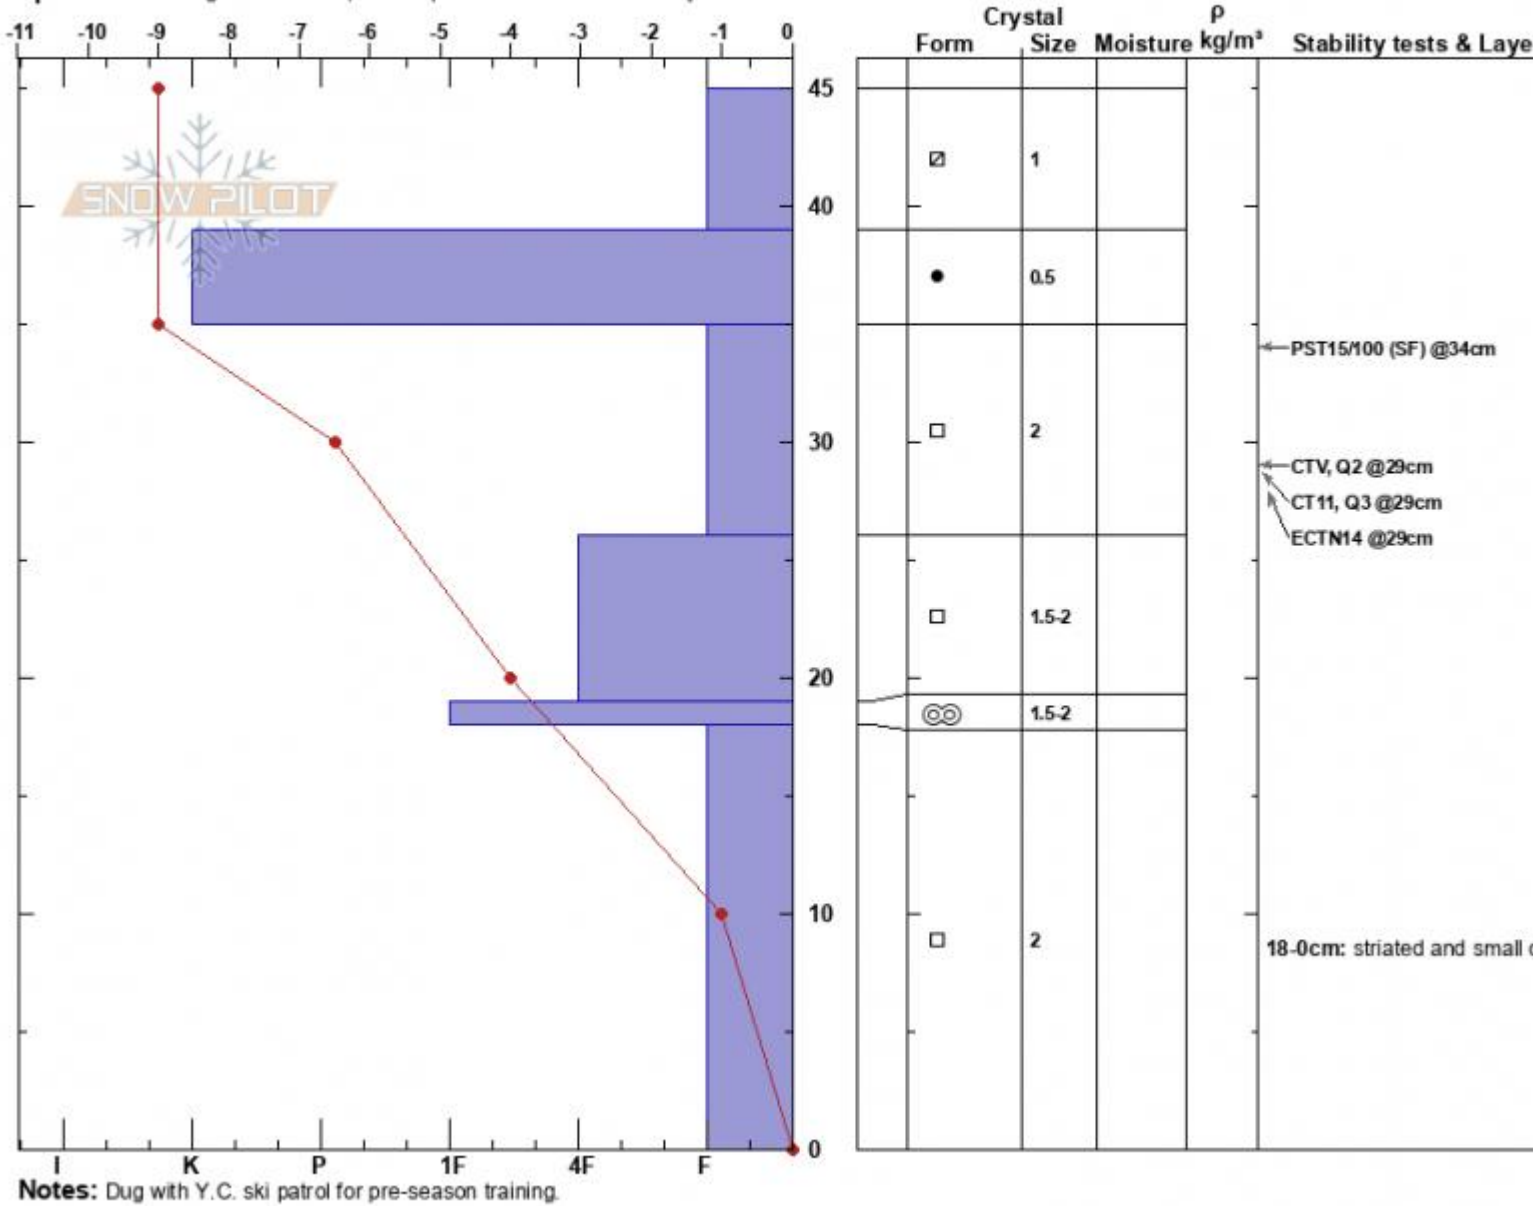

Y.C. 9,350' NE  
 Madison Range-N  
 MT  
 Elevation: 9350 ft  
 Aspect: 60°  
 Specifics: Pit dug in a Ski Area; Pit is representative of backcountry

Alex Marienthal  
 11/30/2023 - 12:20pm  
 Co-ord: 45.23322N, -111.44754W  
 Slope Angle: 25°  
 Wind Loading: previous

Stability:  
 Air Temperature: -6°C  
 Sky Cover: BKN  
 Precipitation: NO  
 Wind: Calm

HS:45  
 Layer Notes:  
 35-26cm: Problematic layer  
 18-0cm: striated and small cups

Advisory Region  
 Northern Madison  
 Longitude  
 -111.44W  
 Latitude  
 45.23N  
 Northern Madison, 2023-12-03