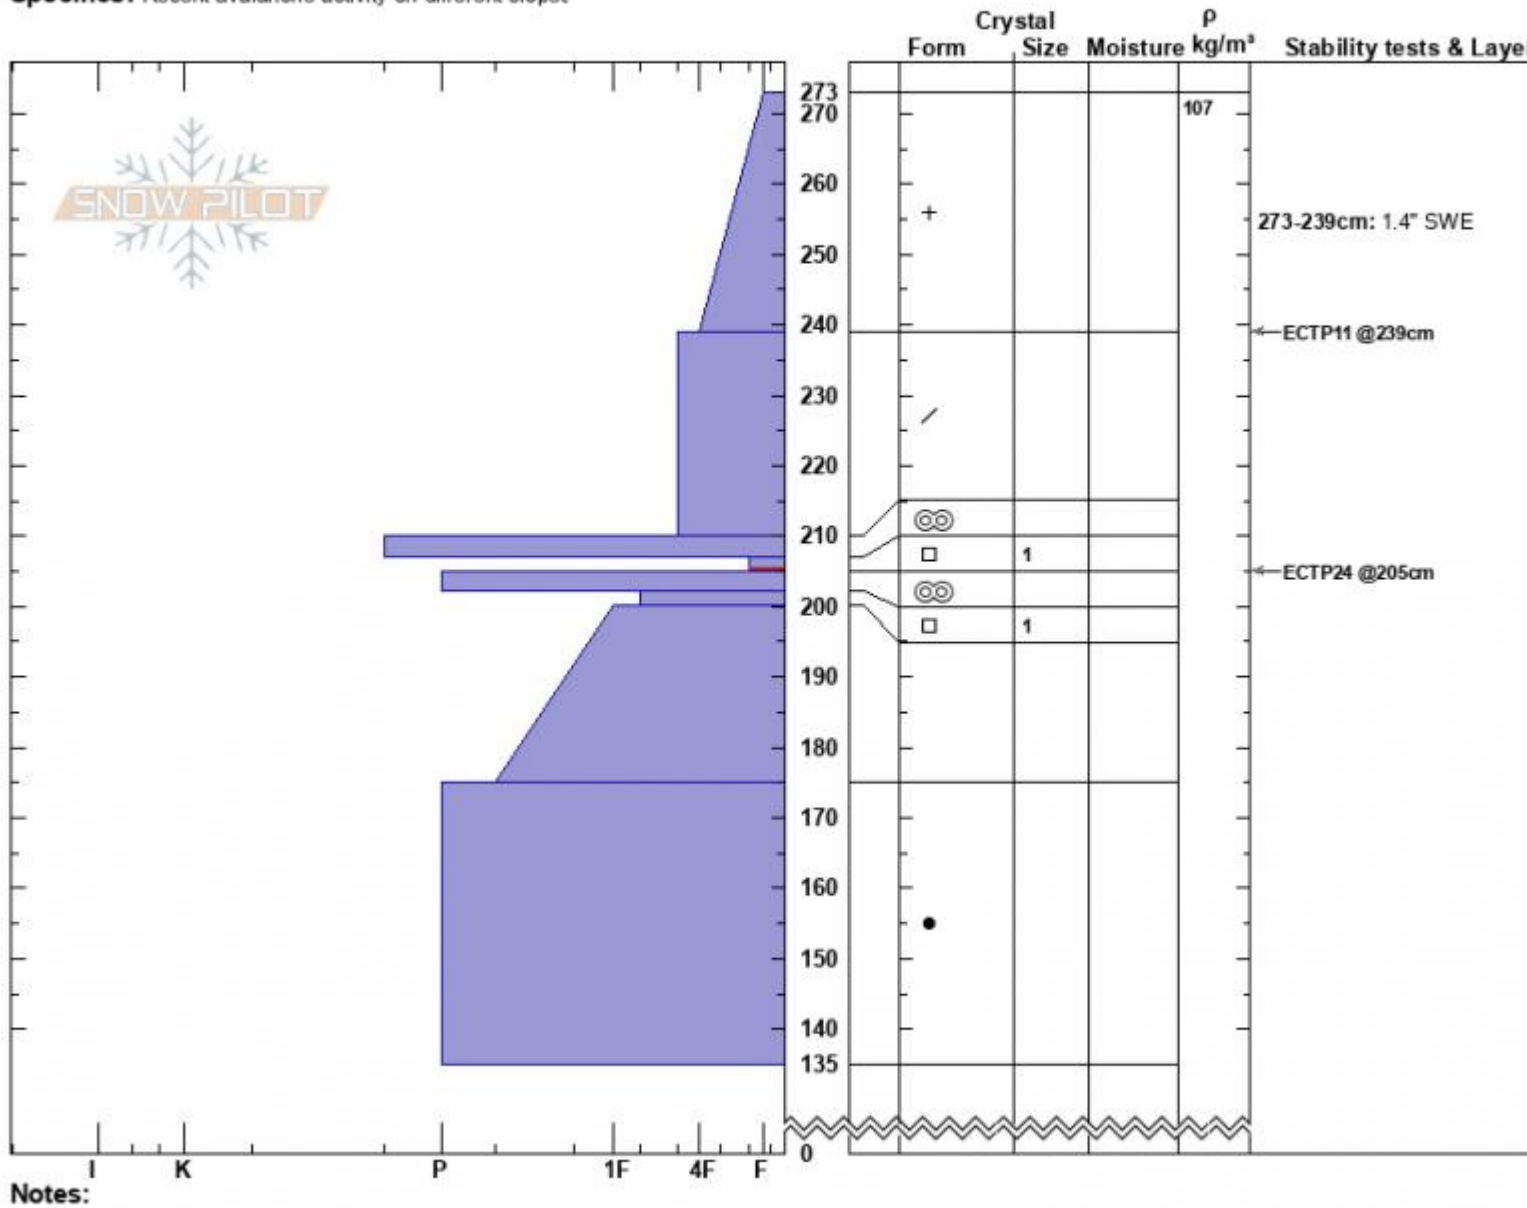

Wilderness Boundary  
 Madison Range-S  
 MT  
 Elevation: 8850 ft  
 Aspect: 245°  
 Specifics: Recent avalanche activity on different slopes

Alex Haddad  
 04/02/2023 - 12:21pm  
 Co-ord: 44.97682N, -111.35953W  
 Slope Angle: 30°  
 Wind Loading: previous

Stability: Poor  
 Air Temperature:  
 Sky Cover:  
 Precipitation: S-1  
 Wind: SE Light Breeze

HS:273 Layer Notes:  
 PF:45 273-239cm: 1.4" SWE  
 207-205cm: Problematic layer

Notes:  
 Advisory Region  
 Southern Madison  
 Longitude  
 -111.36W  
 Latitude  
 44.87N  
 Southern Madison, 2023-04-02