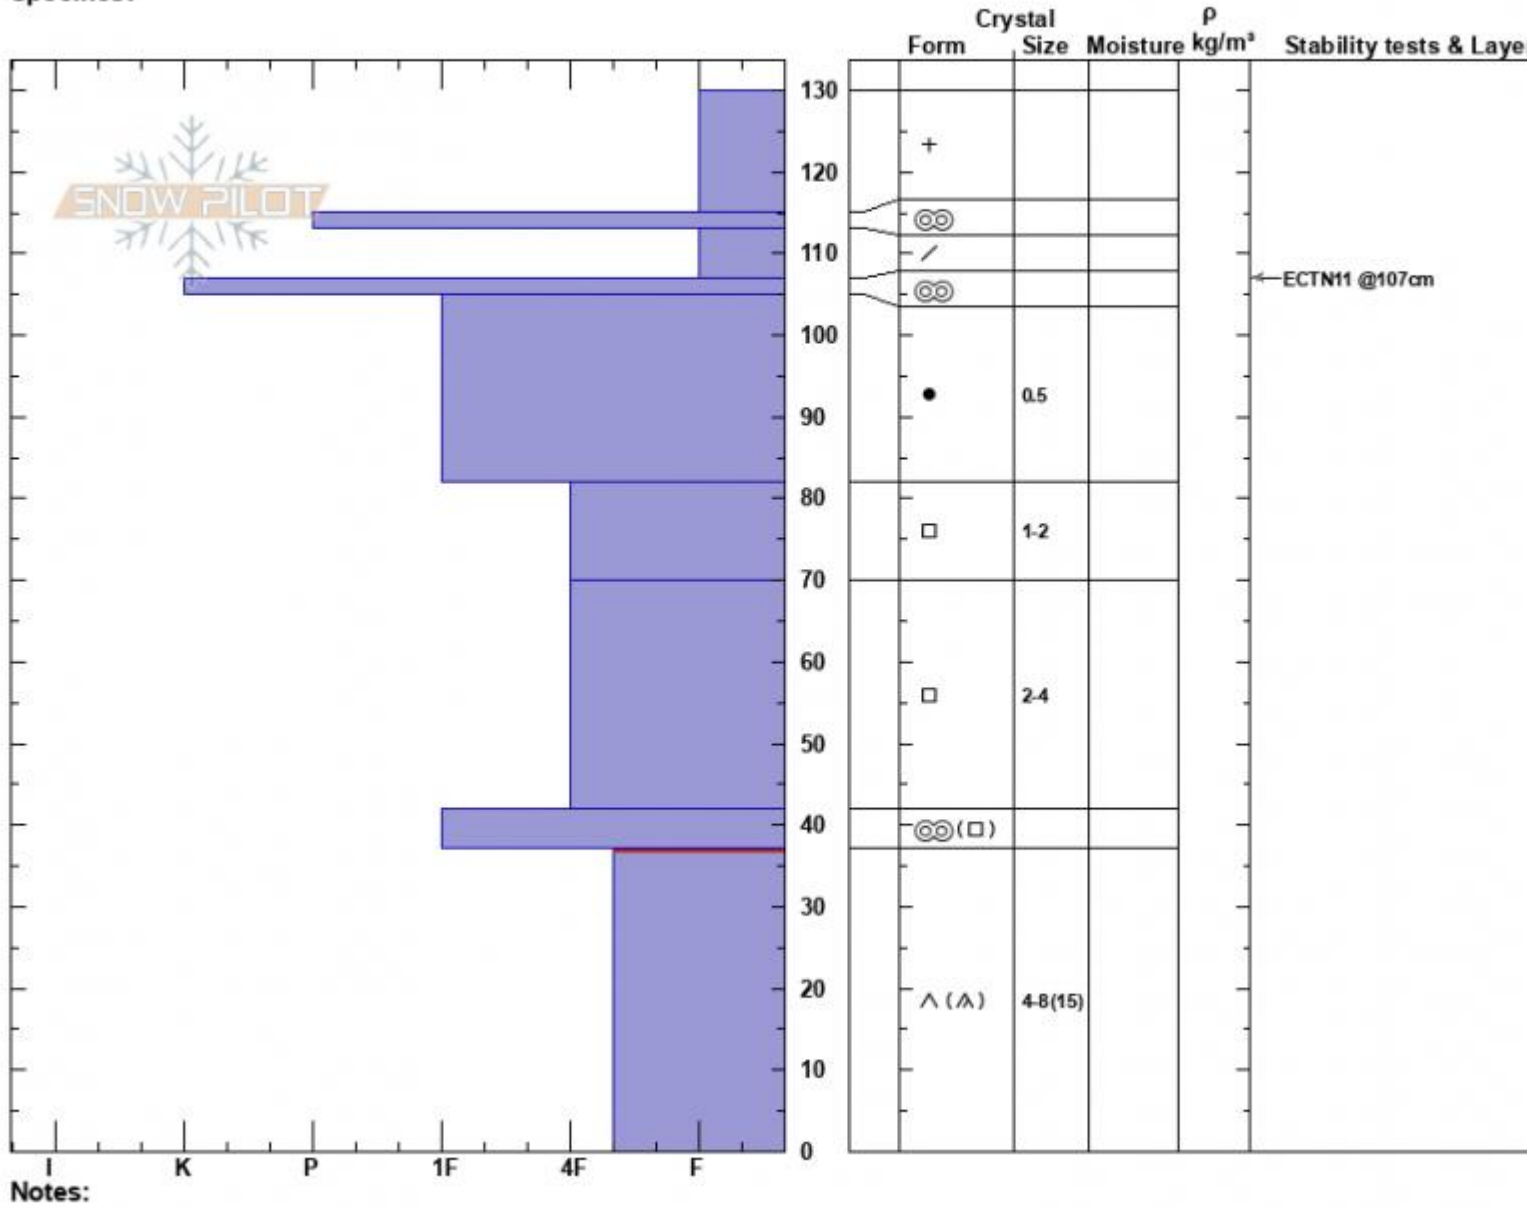

Marty's
 Cooke City
 MT
 Elevation: 9455 ft
 Aspect: 210°
 Specifics:

Dave Zinn
 03/26/2023 - 1:45pm
 Co-ord: 45.04185N, -109.94199W
 Slope Angle: 28°
 Wind Loading: no

Stability: Fair
 Air Temperature:
 Sky Cover: BKN
 Precipitation: NO
 Wind: Calm

HS:130 **Layer Notes:**
 37-0cm: Problematic layer

Notes:
 Advisory Region
 Cooke City
 Longitude
 -109.95W
 Latitude
 45.05N
 Cooke City, 2023-03-28