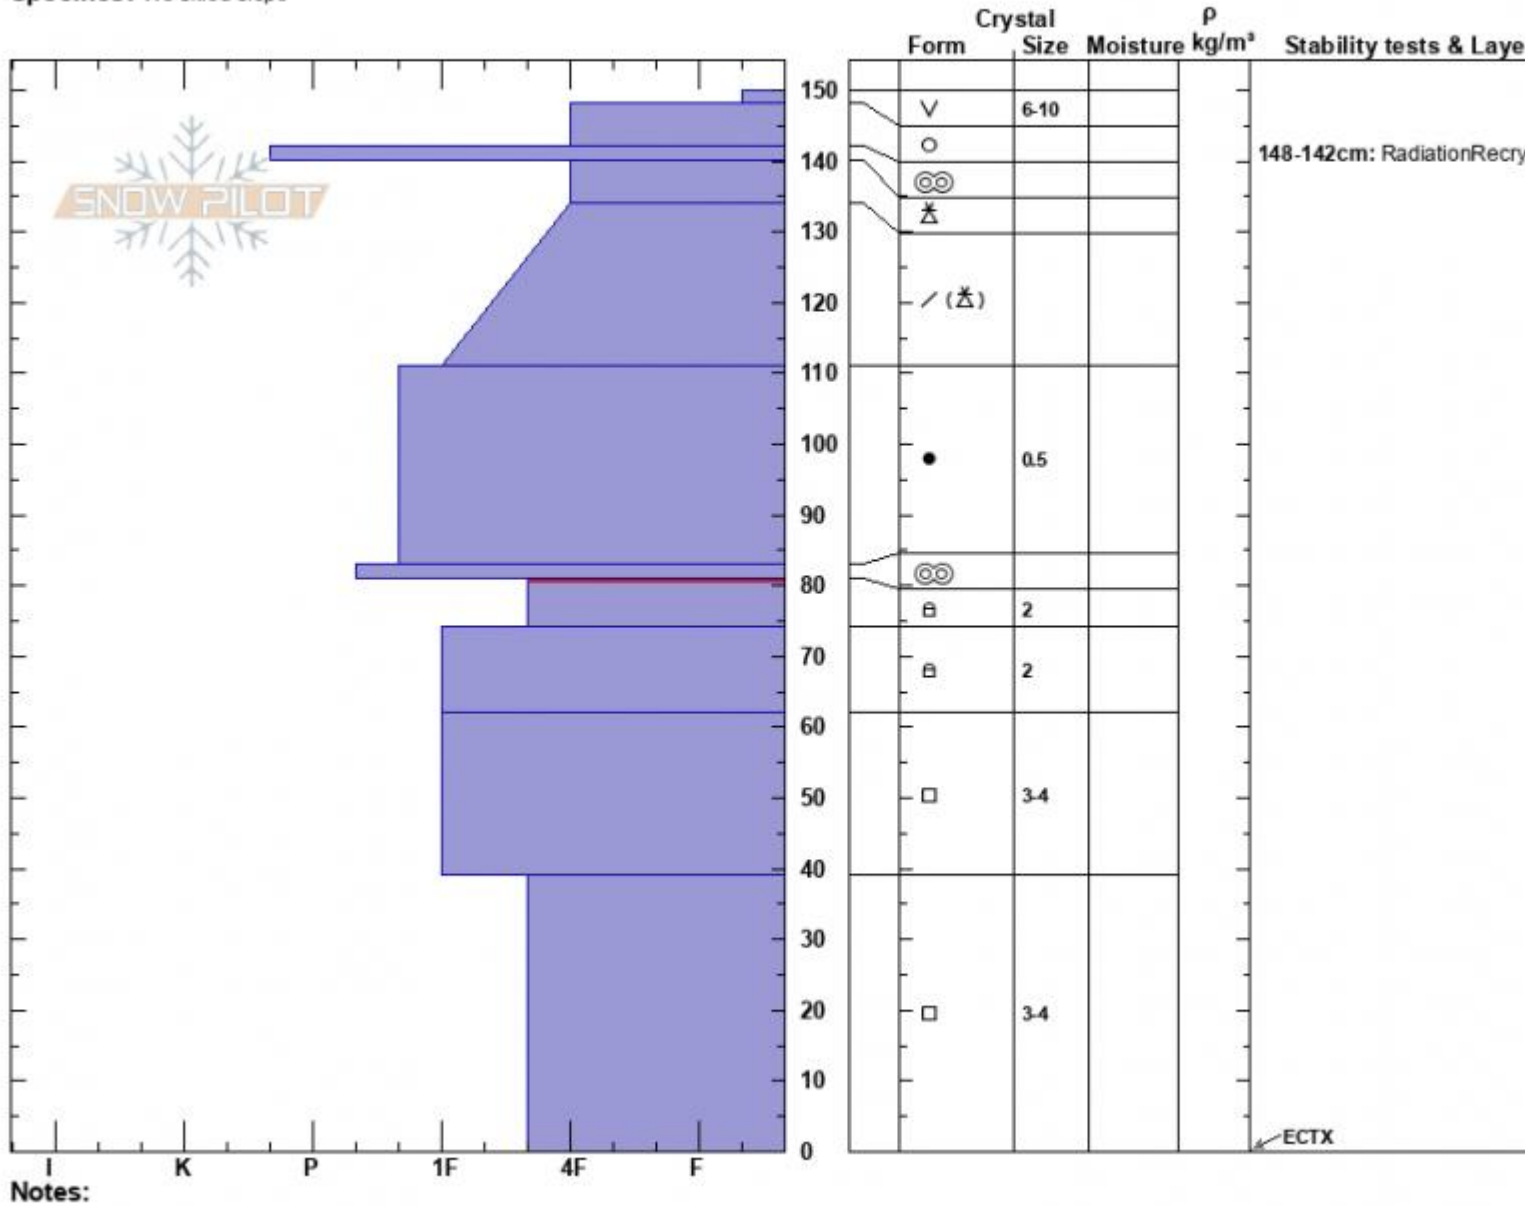

Trapper Ridge SE  
 Lionhead Range  
 MT  
 Elevation: 8975 ft  
 Aspect: 150°  
 Specifics: We skied slope

Dave Zinn  
 03/22/2023 - 1:30pm  
 Co-ord: 44.84091N, -111.34107W  
 Slope Angle: 22°  
 Wind Loading: no

Stability: Good  
 Air Temperature:  
 Sky Cover: SCT  
 Precipitation: NO  
 Wind: Calm

HS:150 Layer Notes:  
 148-142cm: RadiationRecrystalliz  
 81-74cm: Problematic layer

Advisory Region  
 Lionhead Range  
 Longitude  
 -111.34W  
 Latitude  
 44.84N  
 Lionhead Range, 2023-03-23