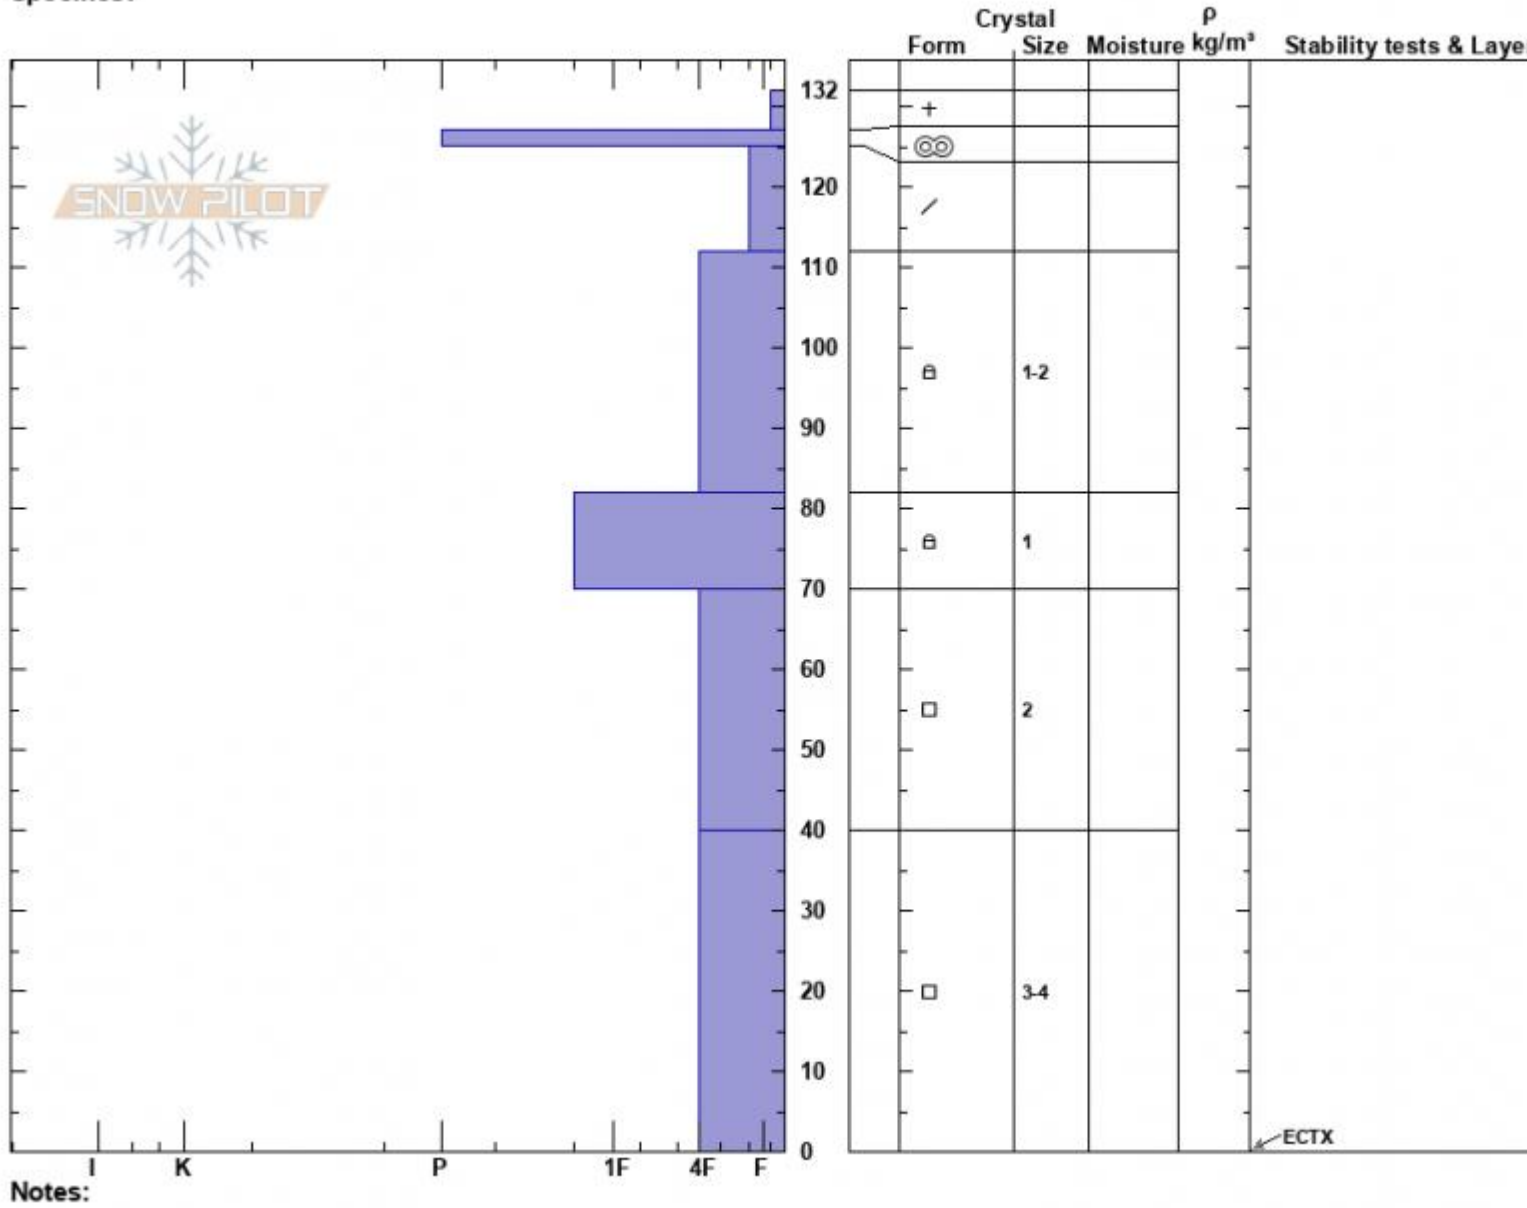

Bear Creek  
 Madison Range-N  
 MT  
 Elevation: 9460 ft  
 Aspect: 95°  
 Specifics:

Alex Haddad  
 03/21/2023 - 12:37pm  
 Co-ord: 45.18497N, -111.46707W  
 Slope Angle: 28°  
 Wind Loading: no

Stability: Fair  
 Air Temperature:  
 Sky Cover: SCT  
 Precipitation: S-1  
 Wind: Calm

HS:132 Layer Notes:  
 PF:30

Advisory Region  
 Northern Madison  
 Longitude  
 -111.38W  
 Latitude  
 45.17N  
 Northern Madison, 2023-03-21