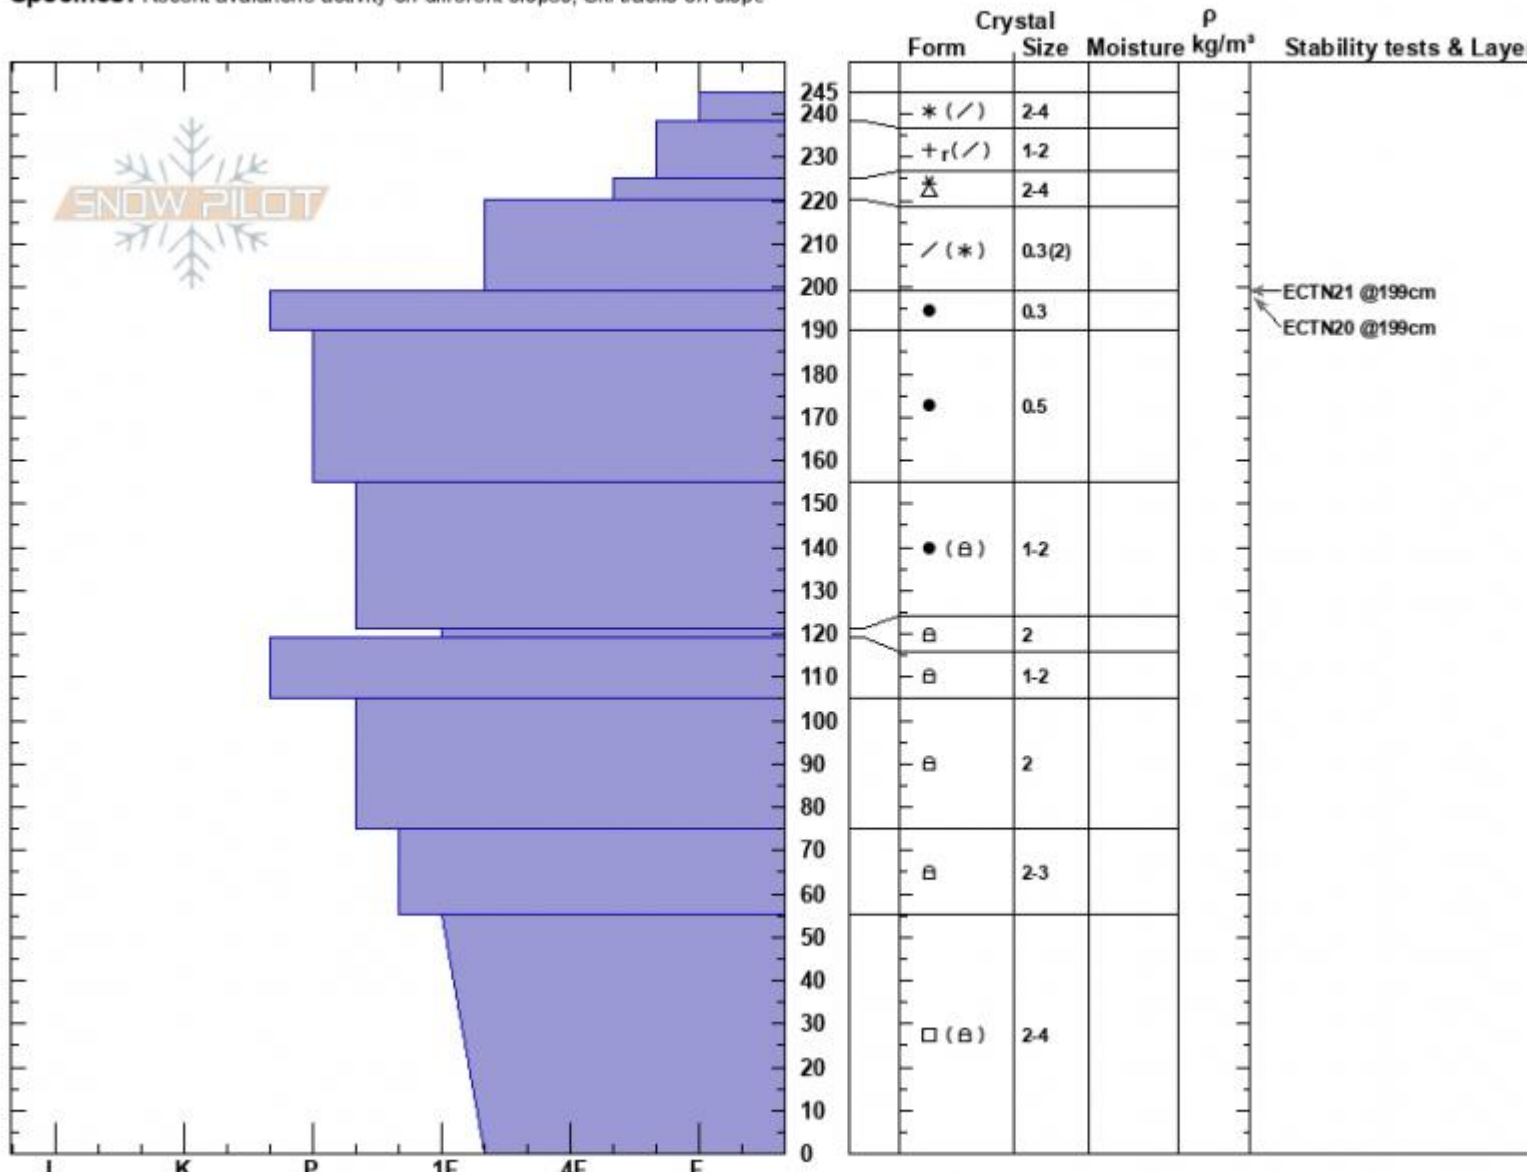

Texas Meadow, high NE Alex Marienthal
 Bridger Range 03/18/2023 - 1:45pm
 MT Co-ord: 45.84114N, -110.93492W
 Elevation: 7735 ft Slope Angle: 35°
 Aspect: 40° Wind Loading: previous
 Specifics: Recent avalanche activity on different slopes; Ski tracks on slope

Stability: Good HS:245 Layer Notes:
 Air Temperature: -3.5°C PF:35 225-220cm:Problematic layer
 Sky Cover: CLR PS: 15
 Precipitation: NO
 Wind: Calm

Notes: Recent avalanches on different slopes were dry loose involving 4-8" of recent snow, 1-3 days old. Many skier triggered, a few natural.

Advisory Region
 Bridger Range
 Longitude
 -110.93W
 Latitude
 45.84N
 Bridger Range, 2023-03-18