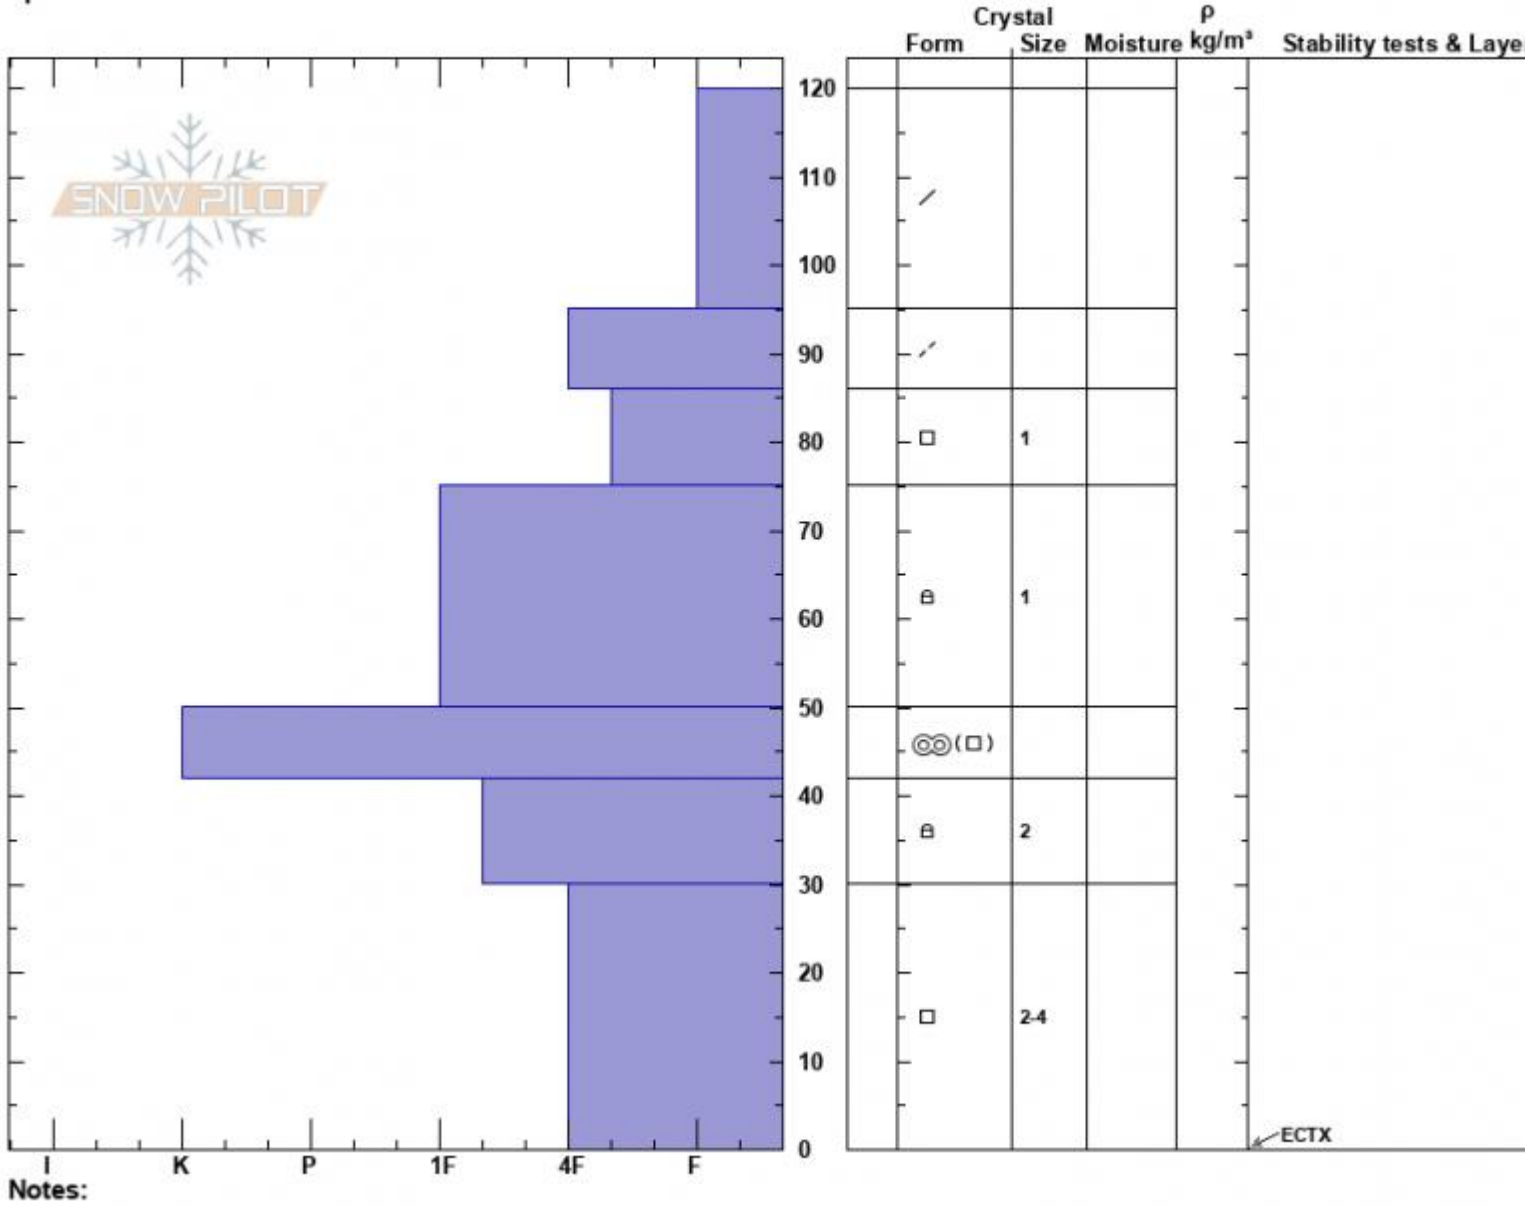

Throne, high north
 Bridger Range
 MT
 Elevation: 8345 ft
 Aspect: 330°
 Specifics:

Alex Marienthal
 03/09/2023 - 12:04pm
 Co-ord: 45.88264N, -110.95239W
 Slope Angle: 23°
 Wind Loading:

Stability: Fair
 Air Temperature:
 Sky Cover: SCT
 Precipitation: NO
 Wind: Calm

HS:120 Layer Notes:
 120-95cm: Problematic layer

Advisory Region
 Bridger Range
 Longitude
 -110.95W
 Latitude
 45.88N
 Bridger Range, 2023-03-10