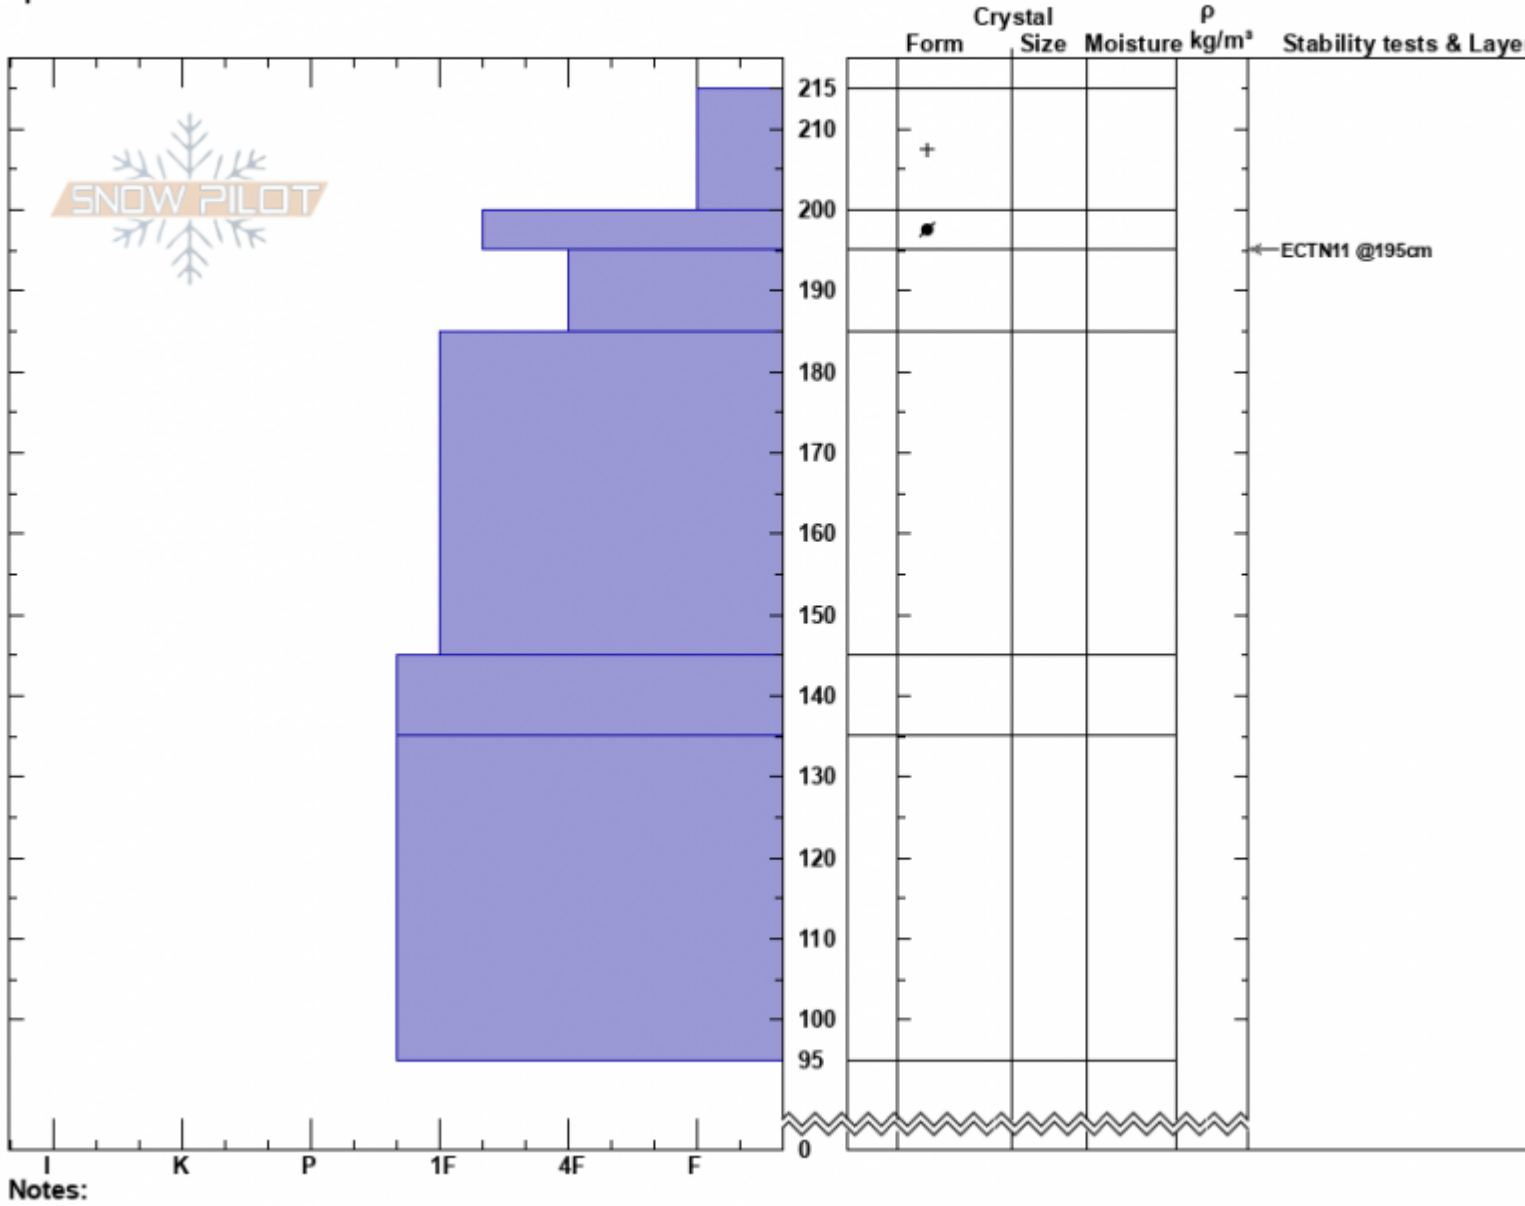

Mt. Blackmore  
Gallatin Range-N  
MT  
Elevation: 9400 ft  
Aspect: 100°  
Specifics:

Doug Chabot-Admin  
03/02/2023 - 11:50am  
Co-ord: 45.44690N, -111.00028W  
Slope Angle: 35°  
Wind Loading:

Stability: Good  
Air Temperature: -6°C  
Sky Cover: OVC  
Precipitation: NO  
Wind: Calm

HS:215 Layer Notes:

Advisory Region  
Northern Gallatin  
Longitude  
-111.00W  
Latitude  
45.44N  
Northern Gallatin, 2023-03-02