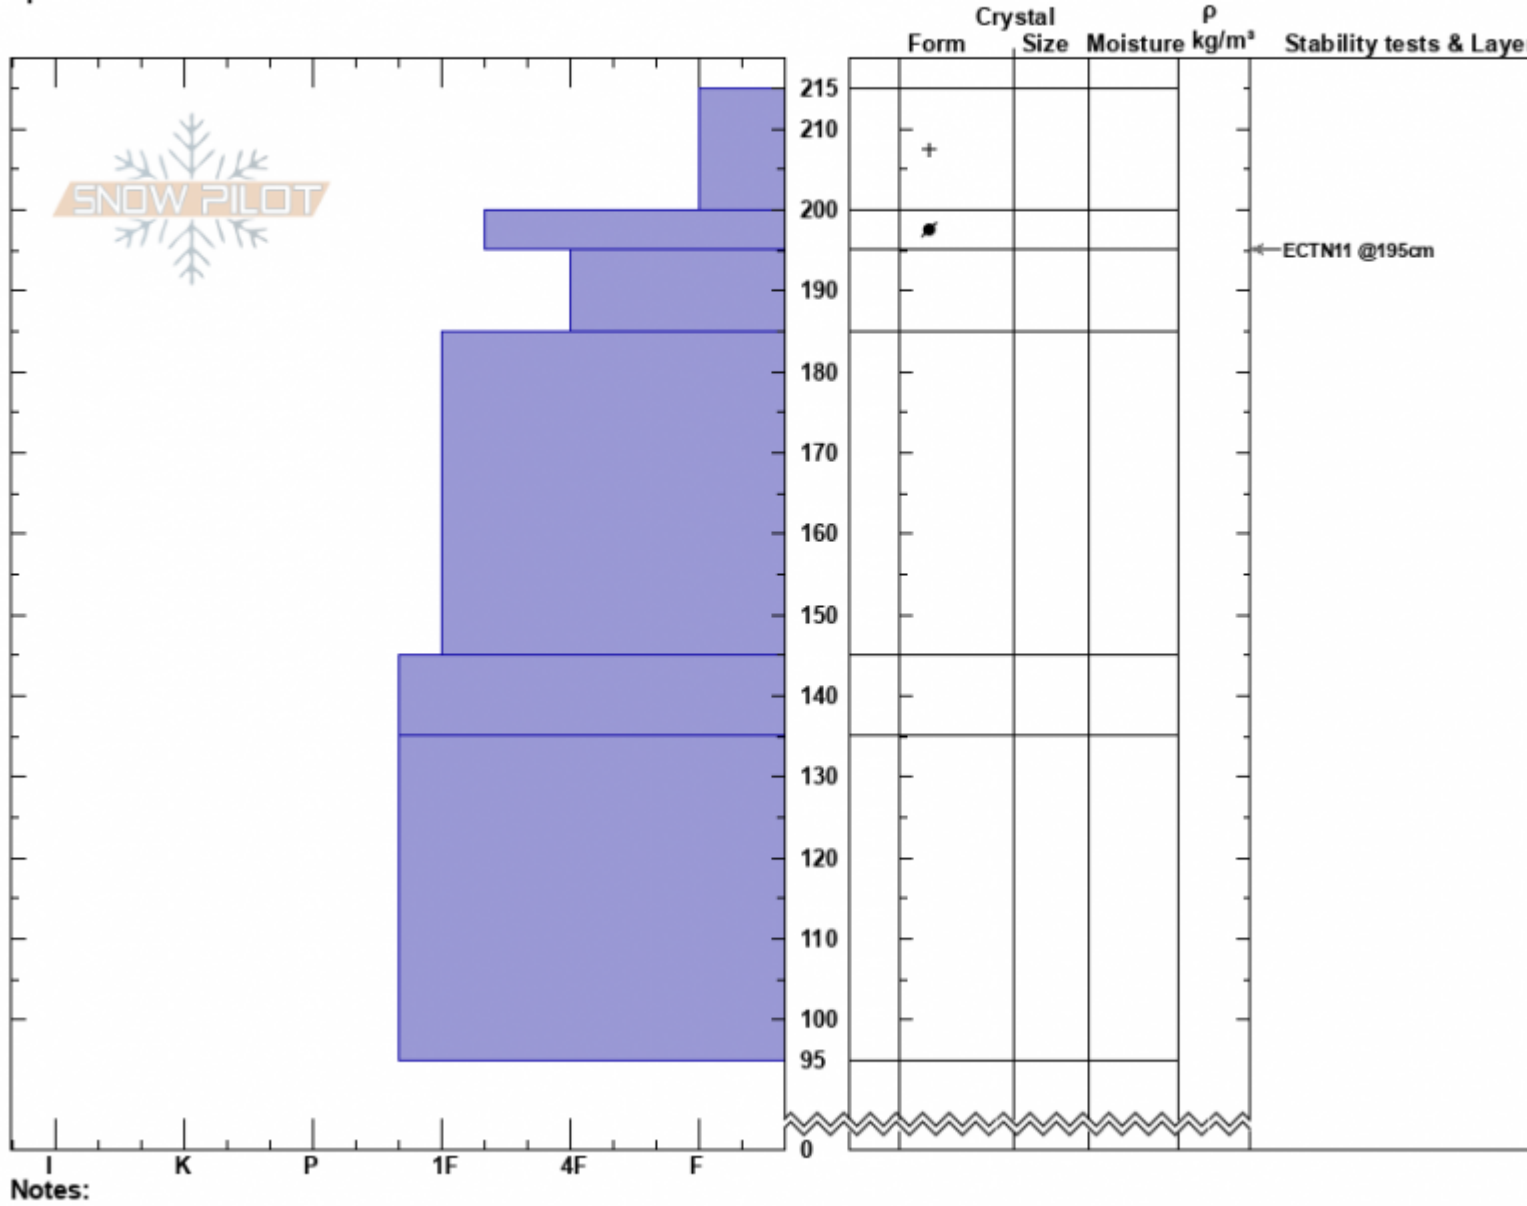

Mt. Blackmore
Gallatin Range-N
MT
Elevation: 9400 ft
Aspect: 100°
Specifics:

Doug Chabot-Admin
03/02/2023 - 11:50am
Co-ord: 45.44690N, -111.00028W
Slope Angle: 35°
Wind Loading:

Stability: Good
Air Temperature: -6°C
Sky Cover: OVC
Precipitation: NO
Wind: Calm

HS:215 Layer Notes:

Notes:
Advisory Region
Northern Gallatin
Longitude
-111.00W
Latitude
45.44N
Northern Gallatin, 2023-03-02