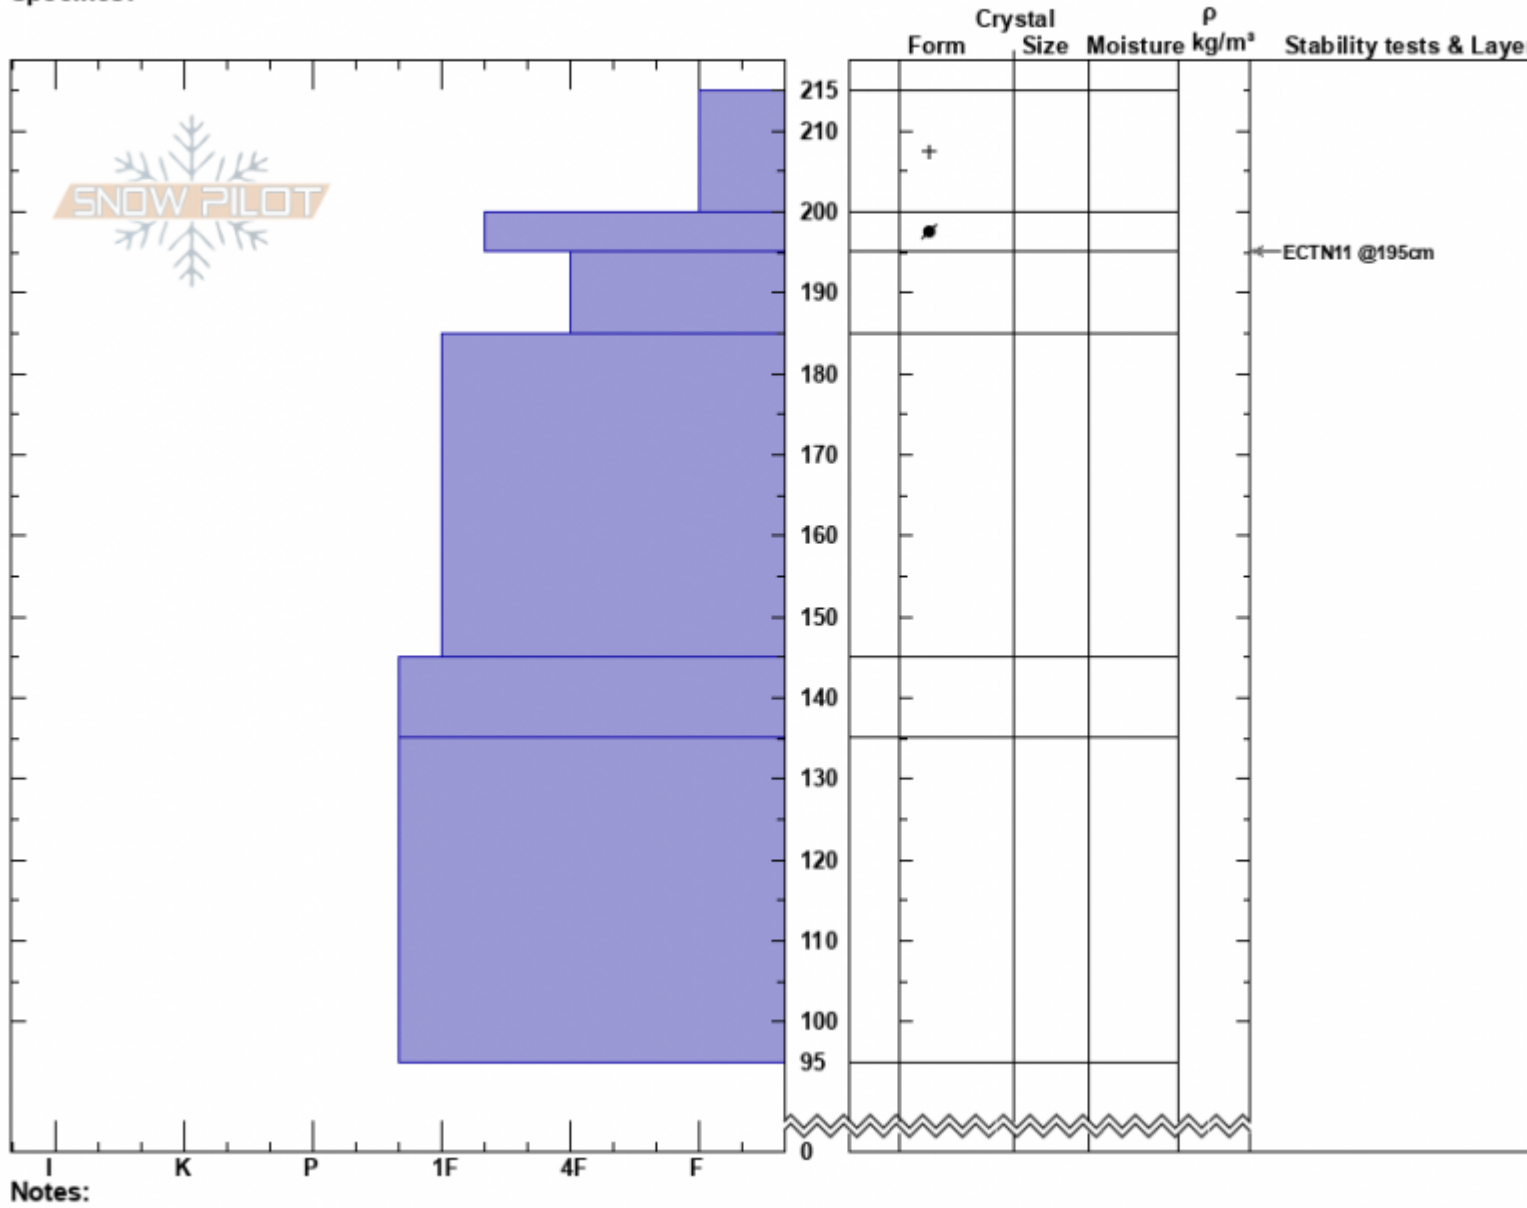

Mt. Blackmore
 Gallatin Range-N
 MT
 Elevation: 9400 ft
 Aspect: 100°
 Specifics:

Doug Chabot-Admin
 03/02/2023 - 11:50am
 Co-ord: 45.44690N, -111.00028W
 Slope Angle: 35°
 Wind Loading:

Stability: Good
 Air Temperature: -6°C
 Sky Cover: OVC
 Precipitation: NO
 Wind: Calm

HS:215 Layer Notes:

Notes:
 Advisory Region
 Northern Gallatin
 Longitude
 -111.00W
 Latitude
 45.44N
 Northern Gallatin, 2023-03-02