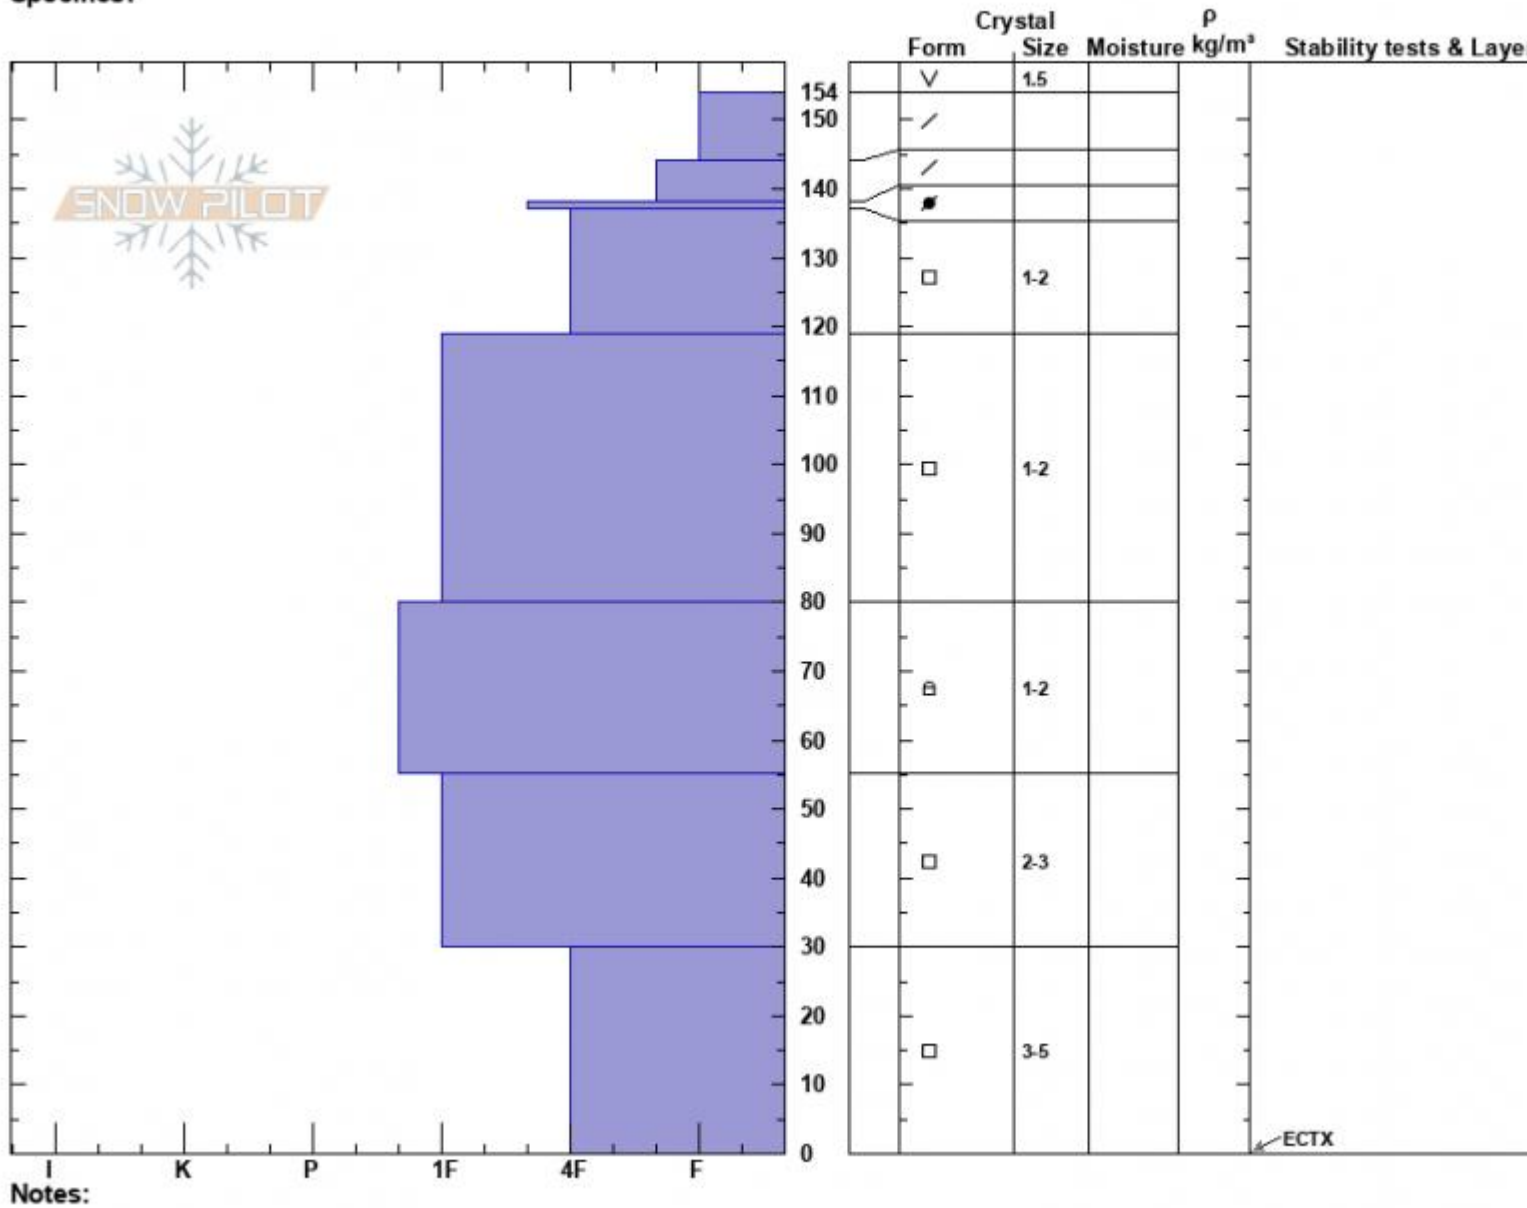

Carrot Basin
 Madison Range-N
 MT
 Elevation: 9140 ft
 Aspect: 35°
 Specifics:

Alex Marienthal
 02/10/2023 - 12:40pm
 Co-ord: 44.96121N, -111.33147W
 Slope Angle: 32°
 Wind Loading: previous

Stability: Good
 Air Temperature:
 Sky Cover: CLR
 Precipitation: NO
 Wind: SW Moderate

HS:154 Layer Notes:

Notes:
 Advisory Region
 Southern Madison
 Longitude
 -111.27W
 Latitude
 45.06N
 Southern Madison, 2023-02-10