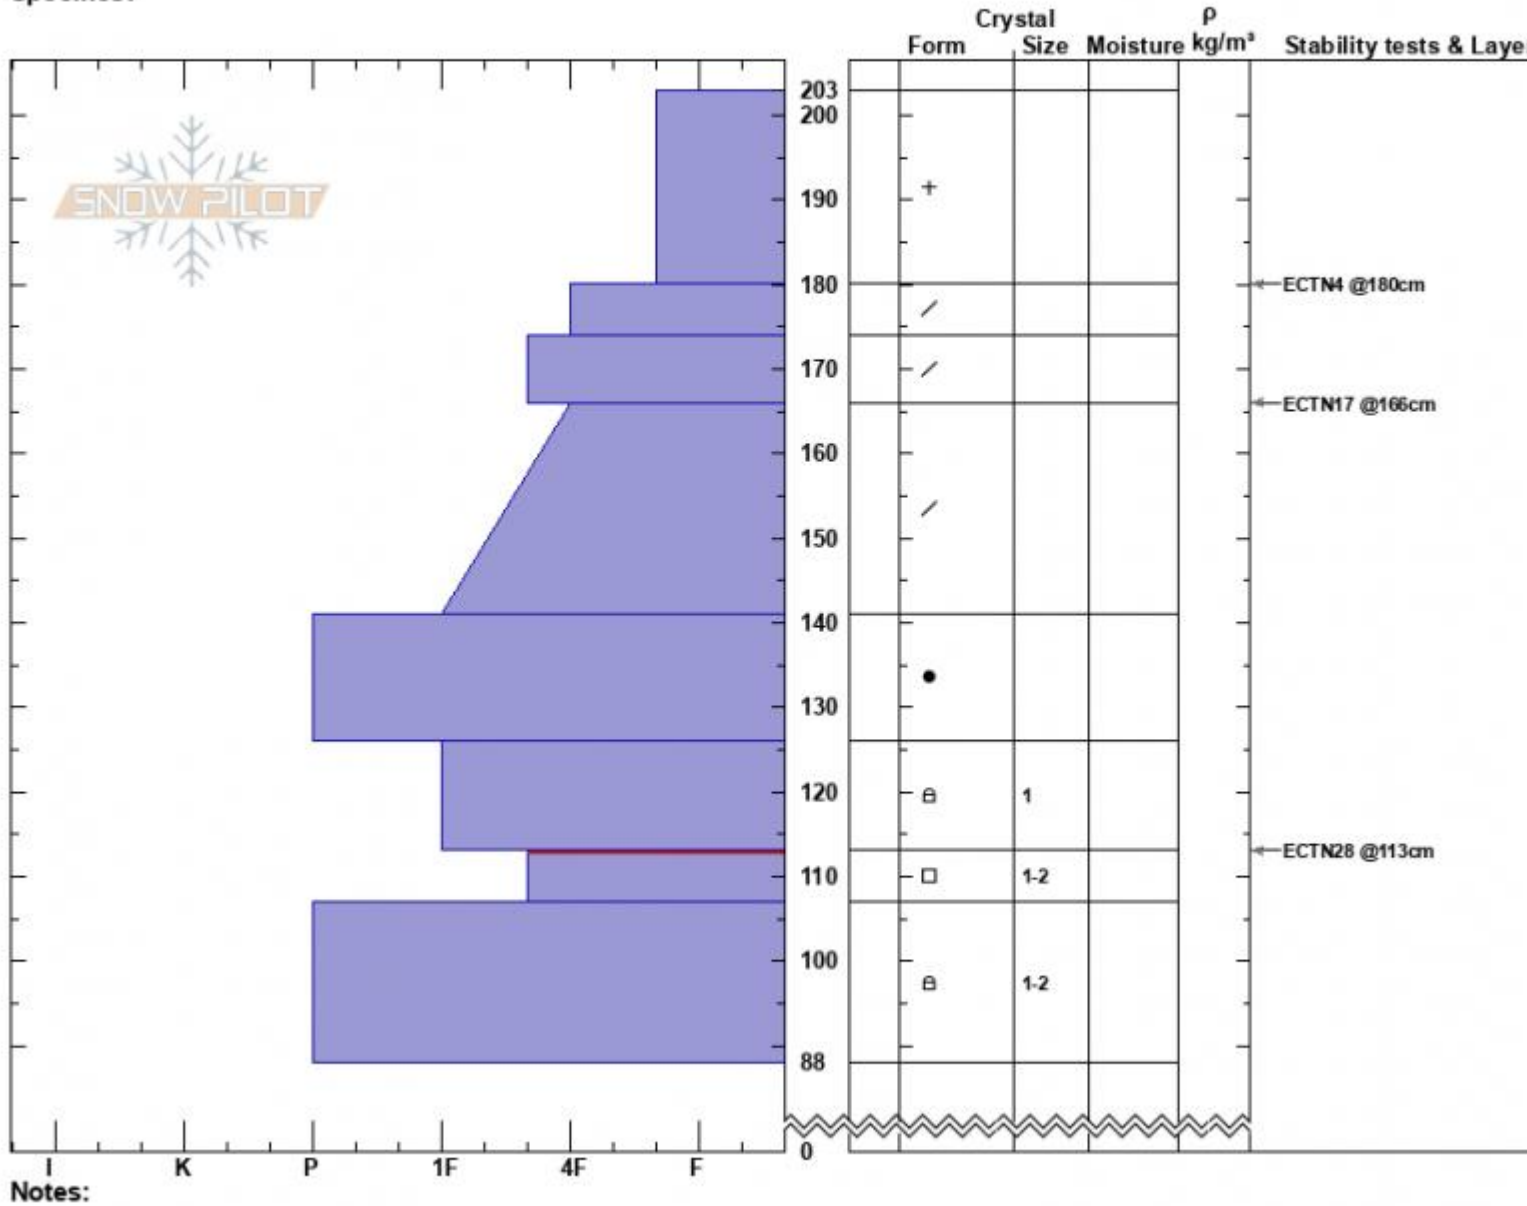

Maid Basin  
 Gallatin Range-N  
 MT  
 Elevation: 9142 ft  
 Aspect: 310°  
 Specifics:

Dave Zinn  
 02/08/2023 - 12:30pm  
 Co-ord: 45.41474N, -110.97401W  
 Slope Angle: 26°  
 Wind Loading: no

Stability: Good  
 Air Temperature:  
 Sky Cover: OVC  
 Precipitation: NO  
 Wind: W Moderate

HS:203 Layer Notes:  
 PF:60 113-107cm:Problematic layer

Advisory Region  
 Northern Gallatin  
 Longitude  
 -110.97W  
 Latitude  
 45.42N  
 Northern Gallatin, 2023-02-09