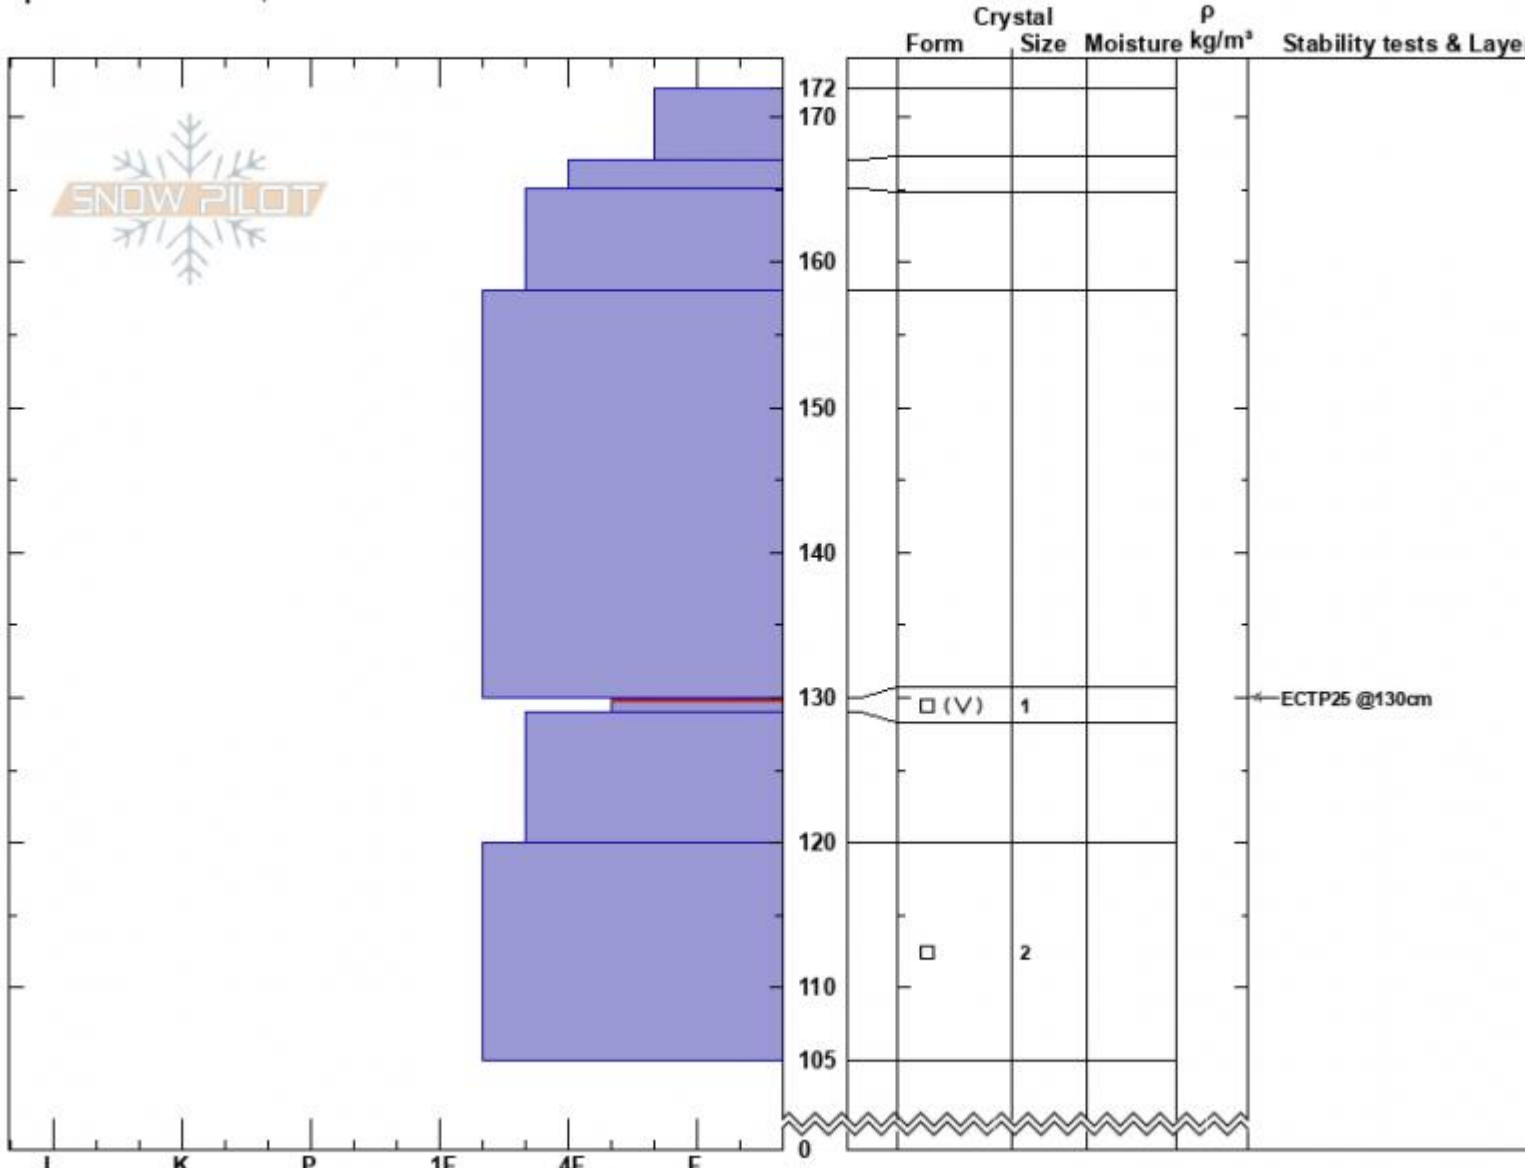

SW Mt. Wolverine
 Beartooths
 MT
 Elevation: 9816 ft
 Aspect: 228°
 Specifics: We skied slope

Beau Fredlund
 02/05/2023 - 1:00pm
 Co-ord: 45.05101N, -110.01737E
 Slope Angle: 29°
 Wind Loading:

Stability:
 Air Temperature:
 Sky Cover: OVC
 Precipitation: S-1
 Wind: SW Moderate

HS:172 Layer Notes:
 130-129cm: Problematic layer

Notes: Upslope winds were slightly eroding snow on slope. Storm was brewing.

Advisory Region
 Cooke City
 Longitude
 -110.93W
 Latitude
 45.83N
 Cooke City, 2023-02-08