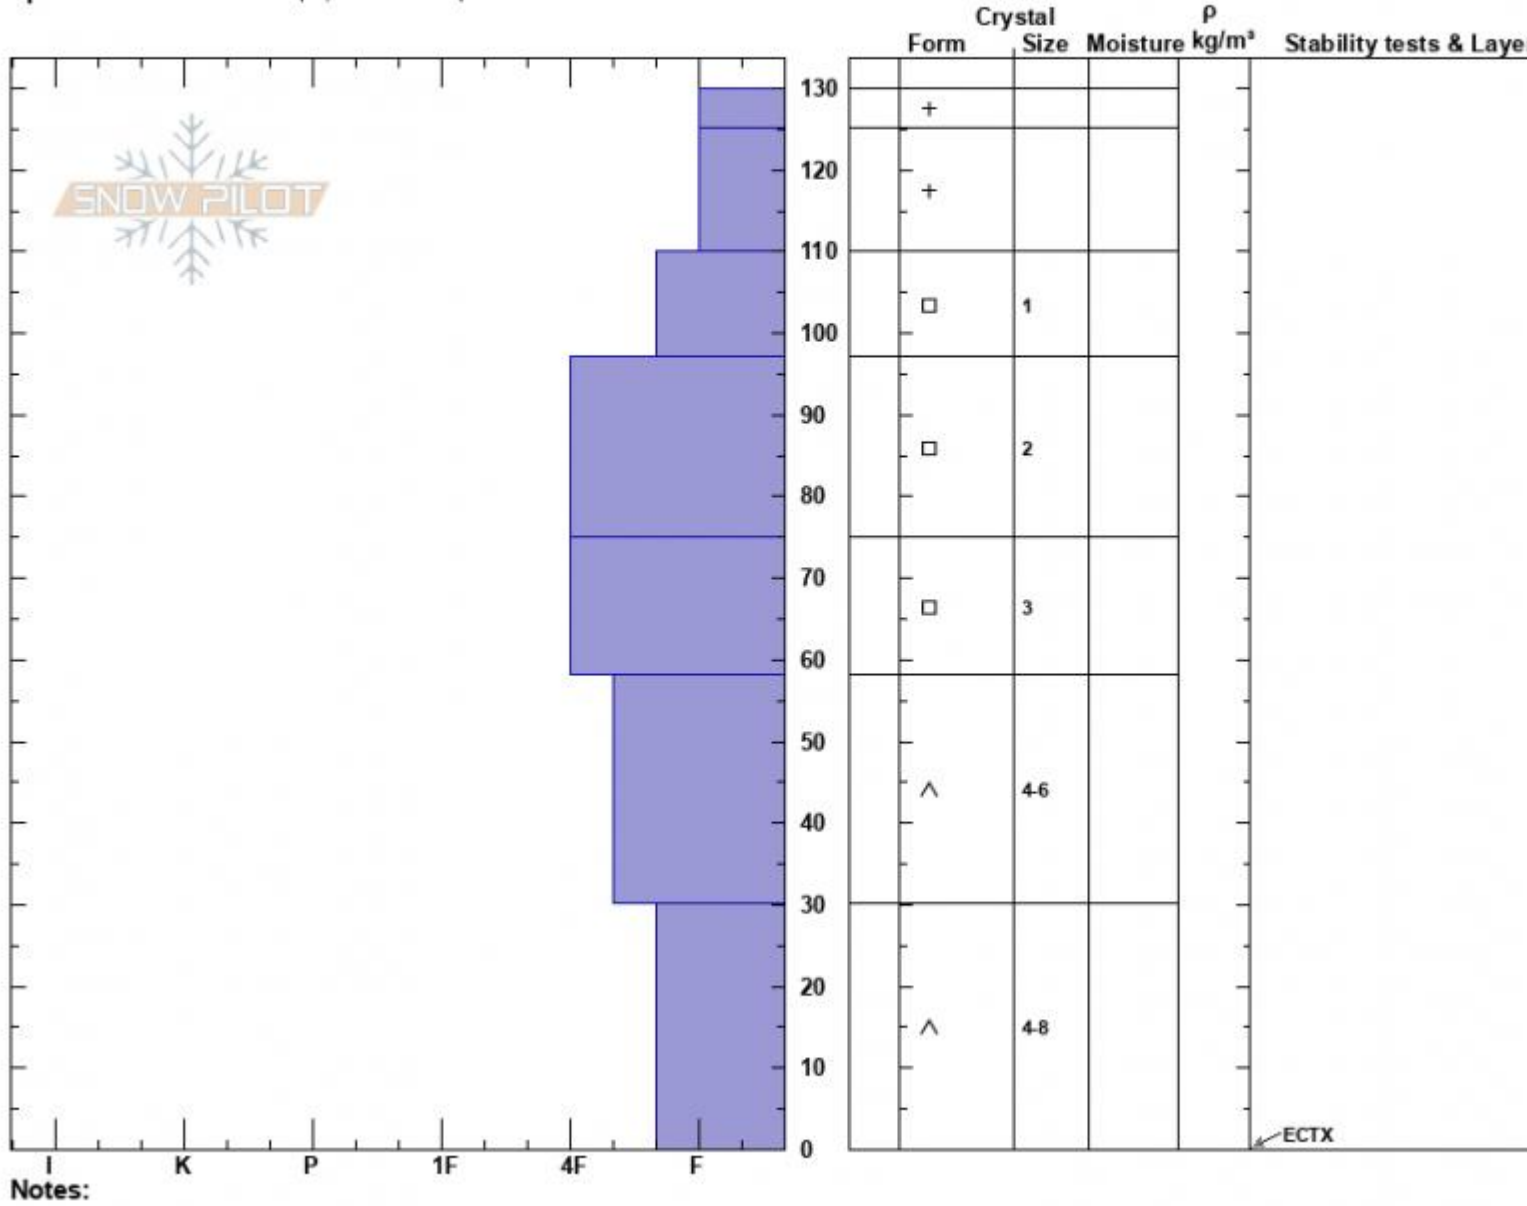

Mt Ellis ridge - low
 Gallatin Range-N
 MT
 Elevation: 7800 ft
 Aspect: 60°
 Specifics: Ski tracks on slope; We skied slope

Ian Hoyer
 01/24/2023 - 12:00pm
 Co-ord: 45.57532N, -110.94972W
 Slope Angle: 36°
 Wind Loading: no

Stability: Good
 Air Temperature:
 Sky Cover: OVC
 Precipitation: NO
 Wind: Calm

HS:130
 PF:80 30-0cm: Problematic layer
 PS: 30

Advisory Region
 Northern Gallatin
 Longitude
 -110.96W
 Latitude
 45.58N
 Northern Gallatin, 2023-01-24