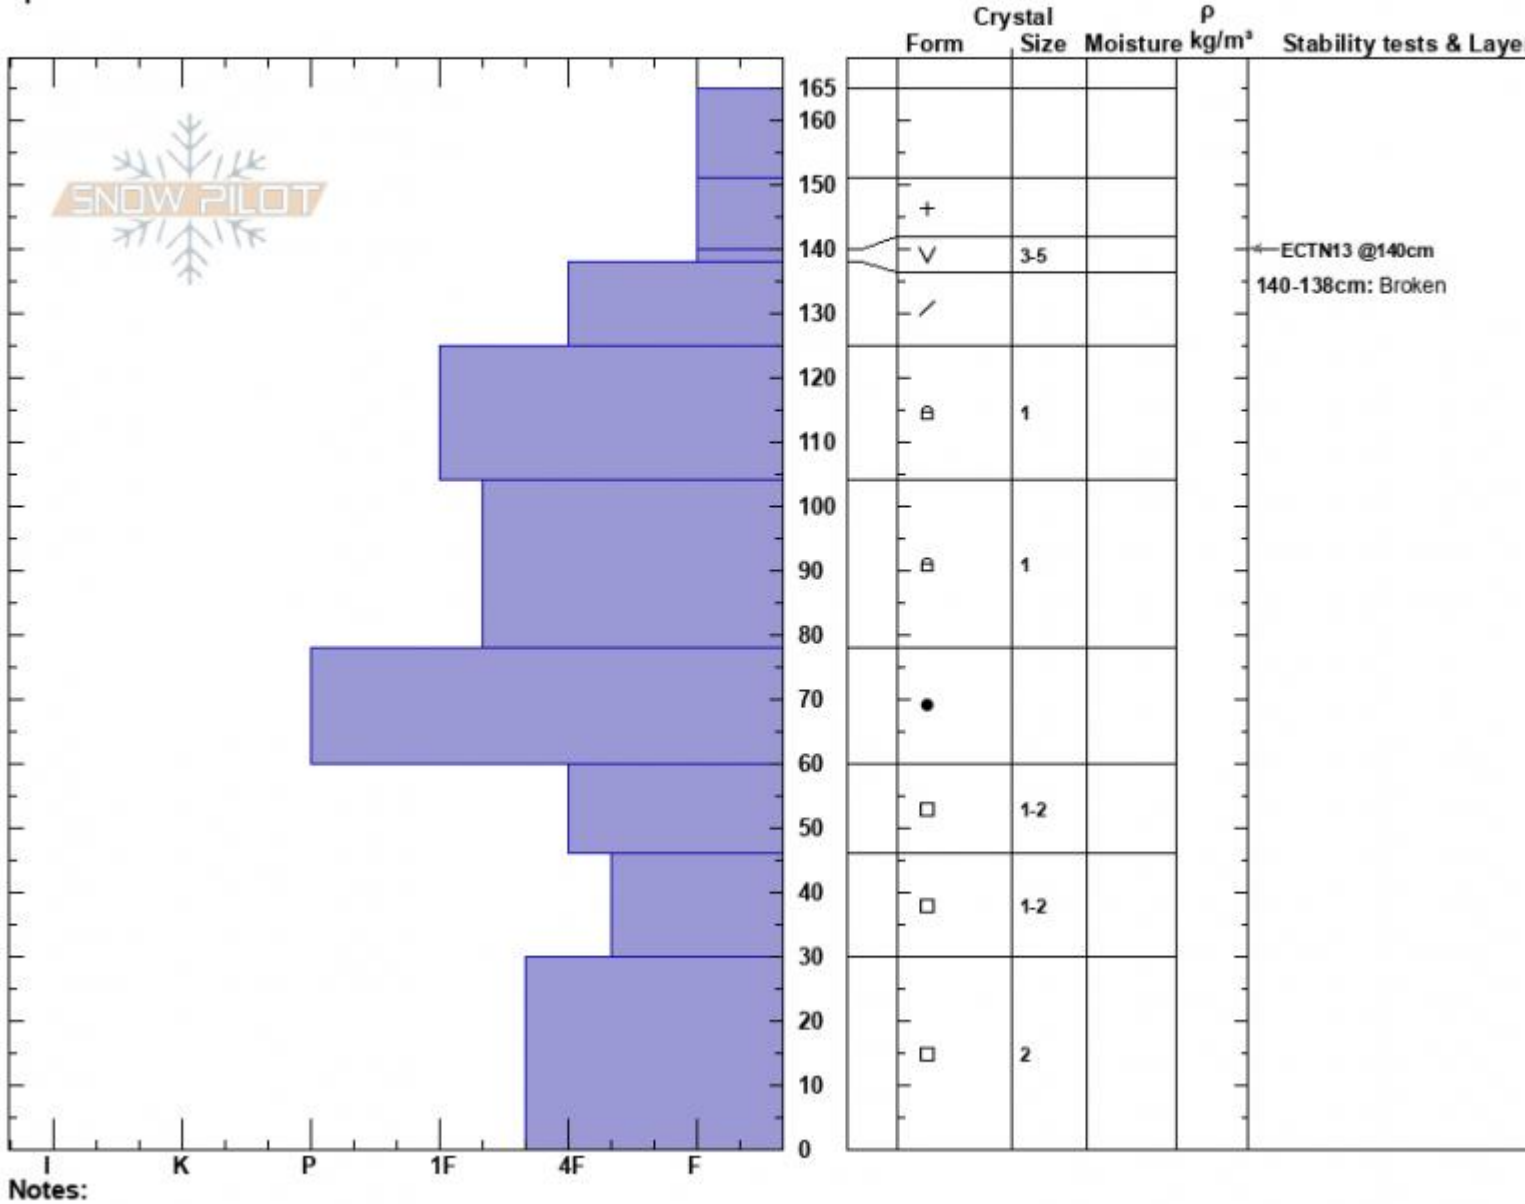

Old Weather Station  
 Lionhead Range  
 MT  
 Elevation: 8741 ft  
 Aspect: 315°  
 Specifics:

Dave Zinn  
 01/11/2023 - 1:00pm  
 Co-ord: 44.71012N, -111.32442W  
 Slope Angle: 23°  
 Wind Loading: no

Stability: Fair  
 Air Temperature:  
 Sky Cover: OVC  
 Precipitation: S-1  
 Wind: Calm

HS:165  
 PF:50  
 Layer Notes:  
 140-138cm: Broken  
 140-138cm: Problematic layer

Advisory Region  
 Lionhead Range  
 Longitude  
 -111.32W  
 Latitude  
 44.73N  
 Lionhead Range, 2023-01-17