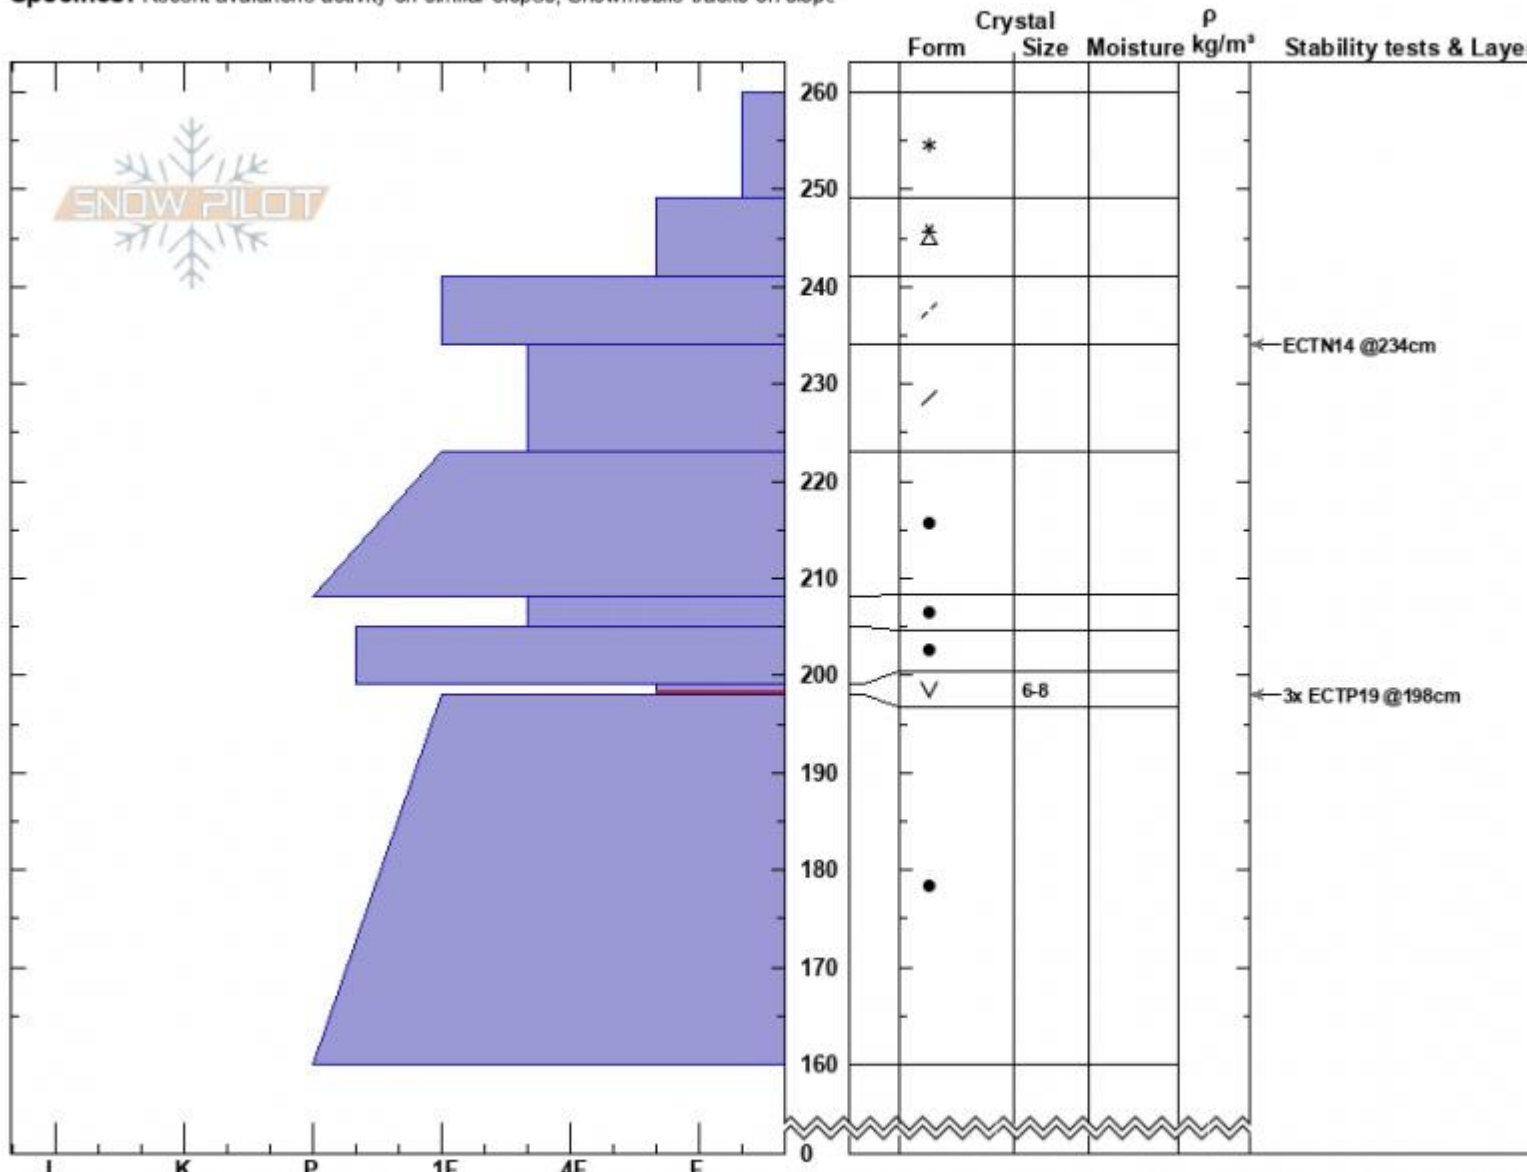

Henderson Ridge east
 Cooke City
 MT
 Elevation: 10075 ft
 Aspect: 55°
 Specifics: Recent avalanche activity on similar slopes; Snowmobile tracks on slope

Alex Marienthal
 01/16/2023 - 3:00pm
 Co-ord: 45.04786N, -109.93989W
 Slope Angle: 30°
 Wind Loading: previous

Stability: Poor
 Air Temperature:
 Sky Cover: OVC
 Precipitation: S1
 Wind: W Calm

HS:260 Layer Notes:
 PS: 20 199-198cm: Problematic layer

Notes: Recent avalanche further north on same ridgeline. R2-D2-O, 1-2+ days old. 150' wide, 250' vertical. Looked to be snowbike triggered, and likely broke layer, 1.5-2' deep. Some tracks crossed slope 150' below this pit which headed towards the avalanche, and appeared to be the trigger.

Advisory Region
 Cooke City
 Longitude
 -109.95W
 Latitude
 45.05N
Avalanche Details: [Snowmachine triggered avalanche on Henderson](#)
 Cooke City, 2023-01-16