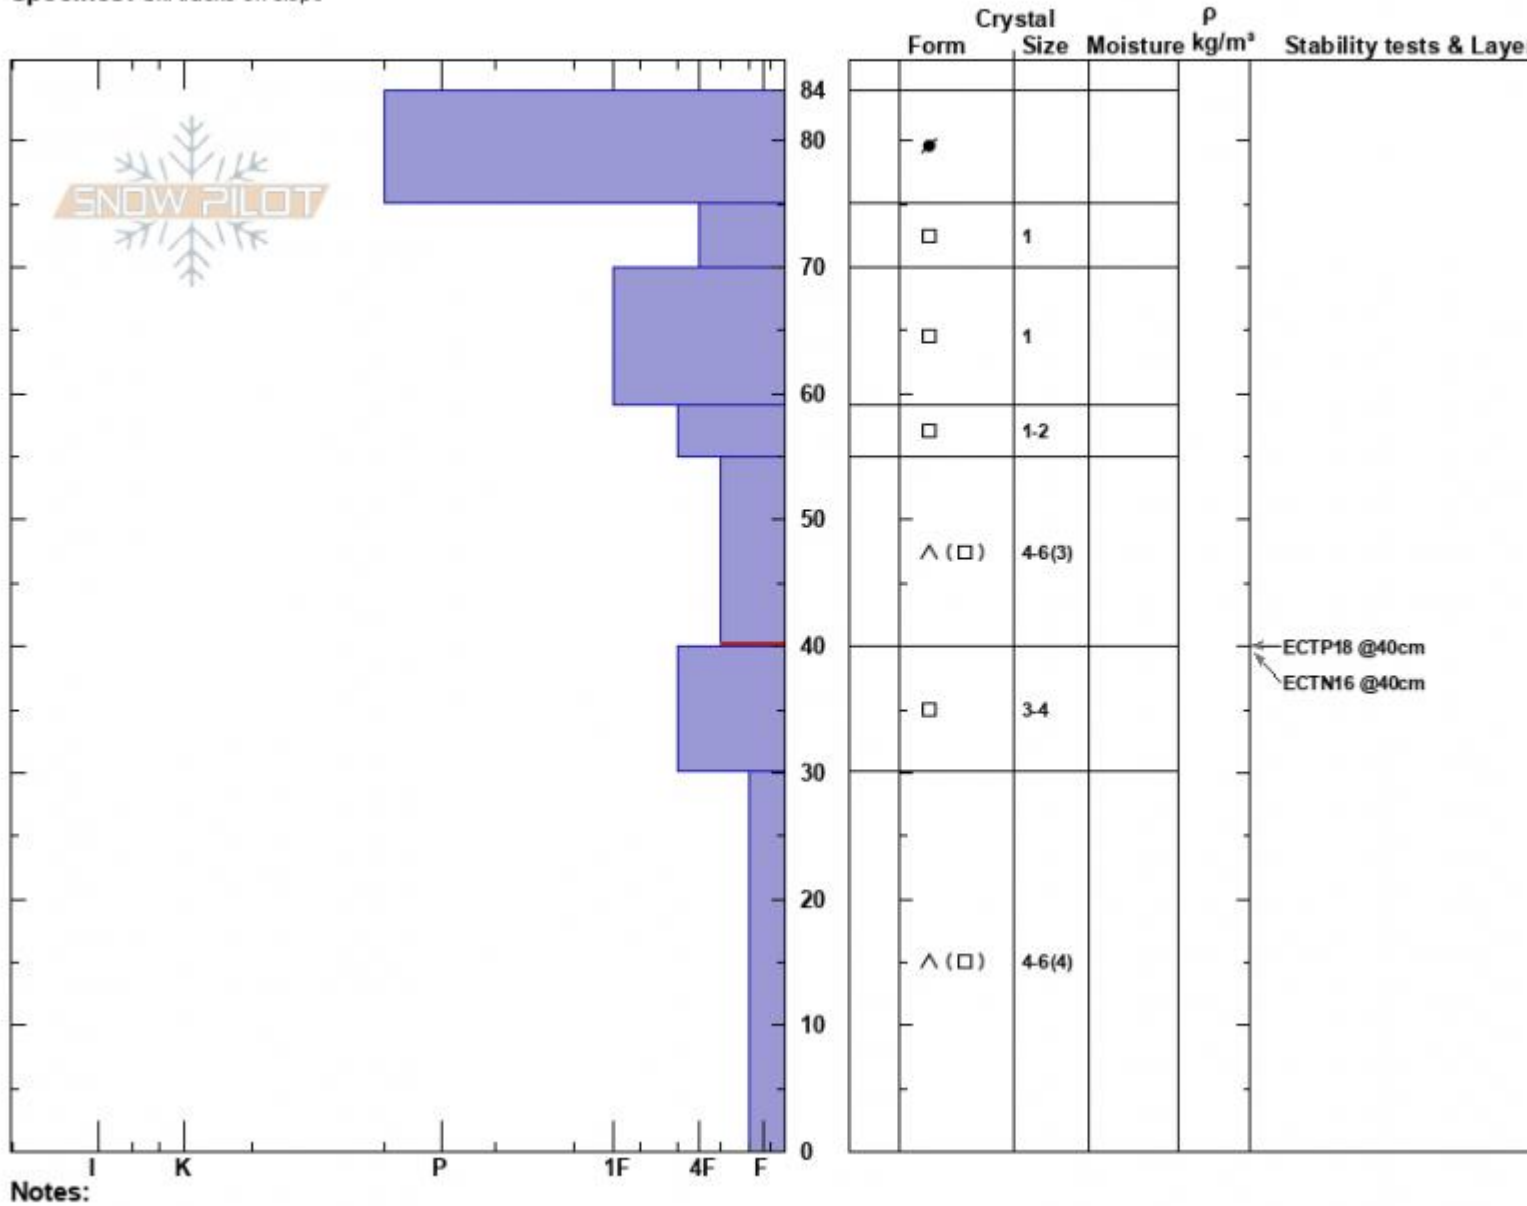

Mt Blackmore Ridgeline  
 Gallatin Range-N  
 MT  
 Elevation: 9808 ft  
 Aspect:  
 Specifics: Ski tracks on slope

Alex Haddad  
 01/14/2023 - 12:51pm  
 Co-ord: 45.44591N, -111.00184W  
 Slope Angle: 30°  
 Wind Loading: previous

Stability: Fair  
 Air Temperature:  
 Sky Cover: CLR  
 Precipitation: NO  
 Wind: W Light Breeze

HS:84  
 PF:15  
 PS:5  
 Layer Notes: 55-40cm:Problematic layer

Advisory Region  
 Northern Gallatin  
 Longitude  
 -111.00W  
 Latitude  
 45.44N  
 Northern Gallatin, 2023-01-14