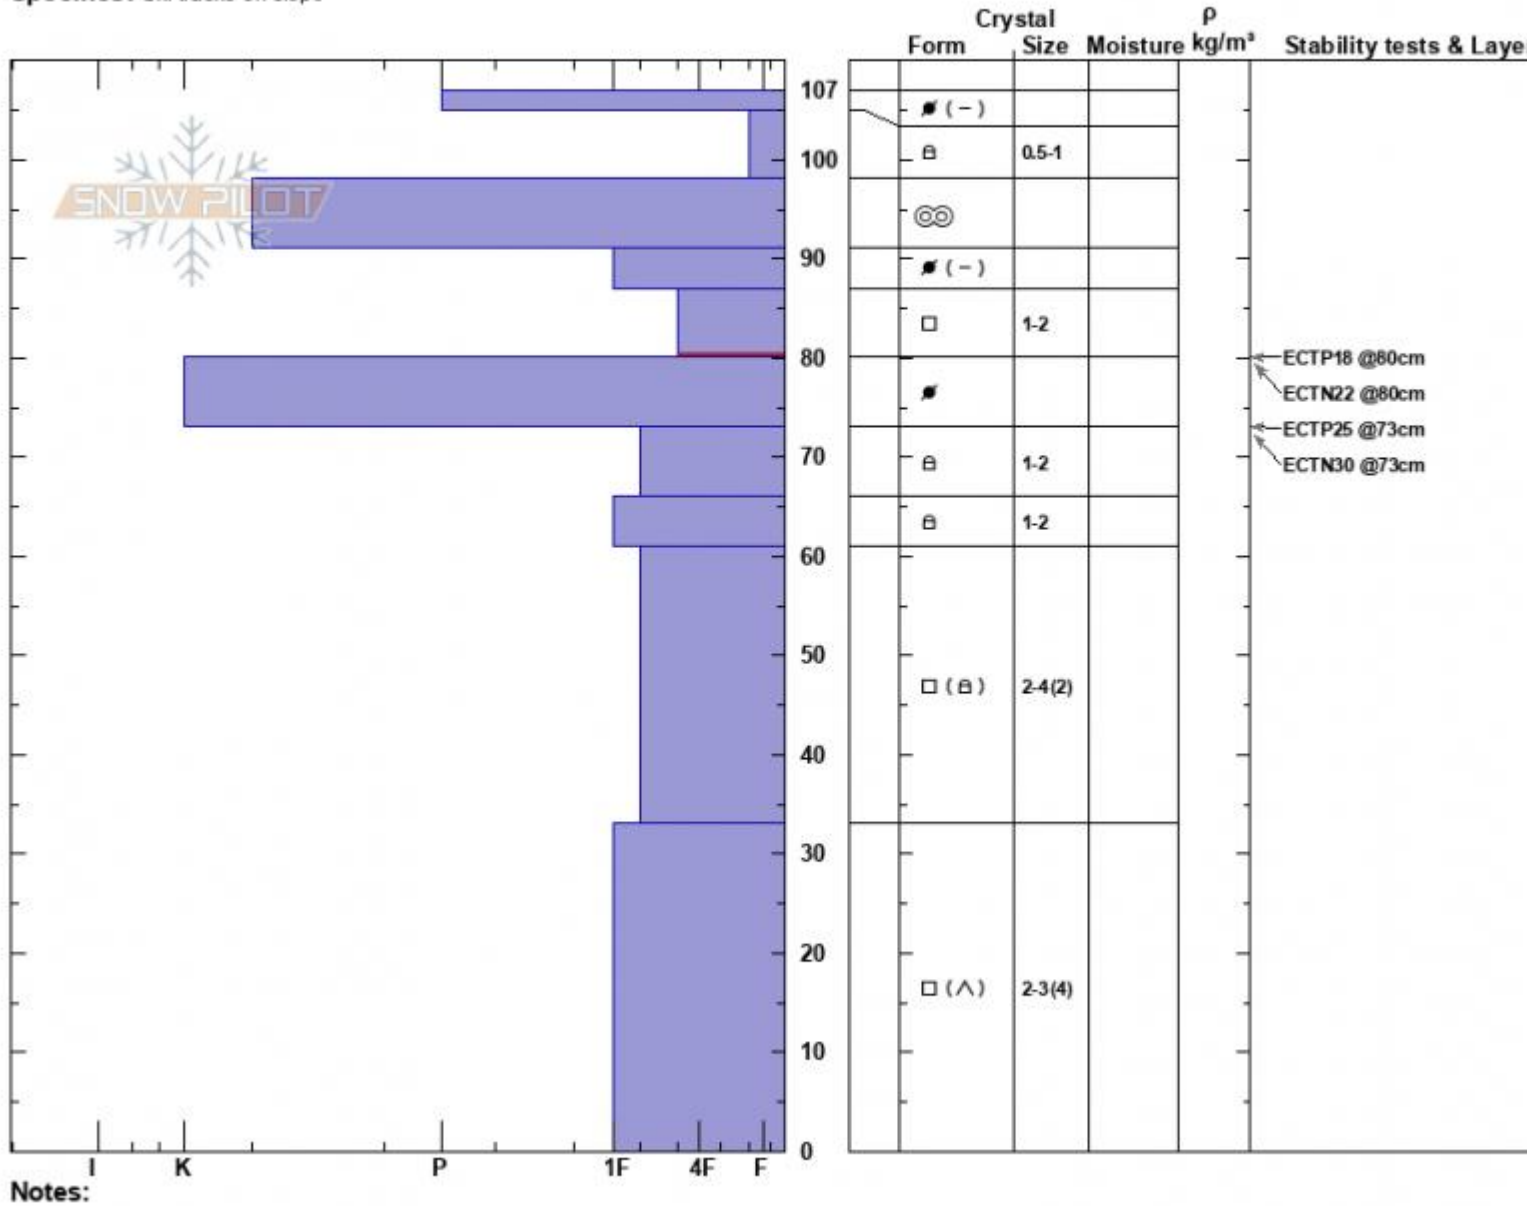

Mt Blackmore Lower  
 Gallatin Range-N  
 MT  
 Elevation: 9514 ft  
 Aspect: 120°  
 Specifics: Ski tracks on slope

Alex Haddad  
 01/14/2023 - 11:41am  
 Co-ord: 45.44746N, -110.99921W  
 Slope Angle: 20°  
 Wind Loading: previous

Stability: Fair  
 Air Temperature:  
 Sky Cover: FEW  
 Precipitation: NO  
 Wind: SW Moderate

HS:107  
 PF:50  
 PS:15  
 Layer Notes: 87-80cm:Problematic layer

Advisory Region  
 Northern Gallatin  
 Longitude  
 -111.00W  
 Latitude  
 45.44N  
 Northern Gallatin, 2023-01-14