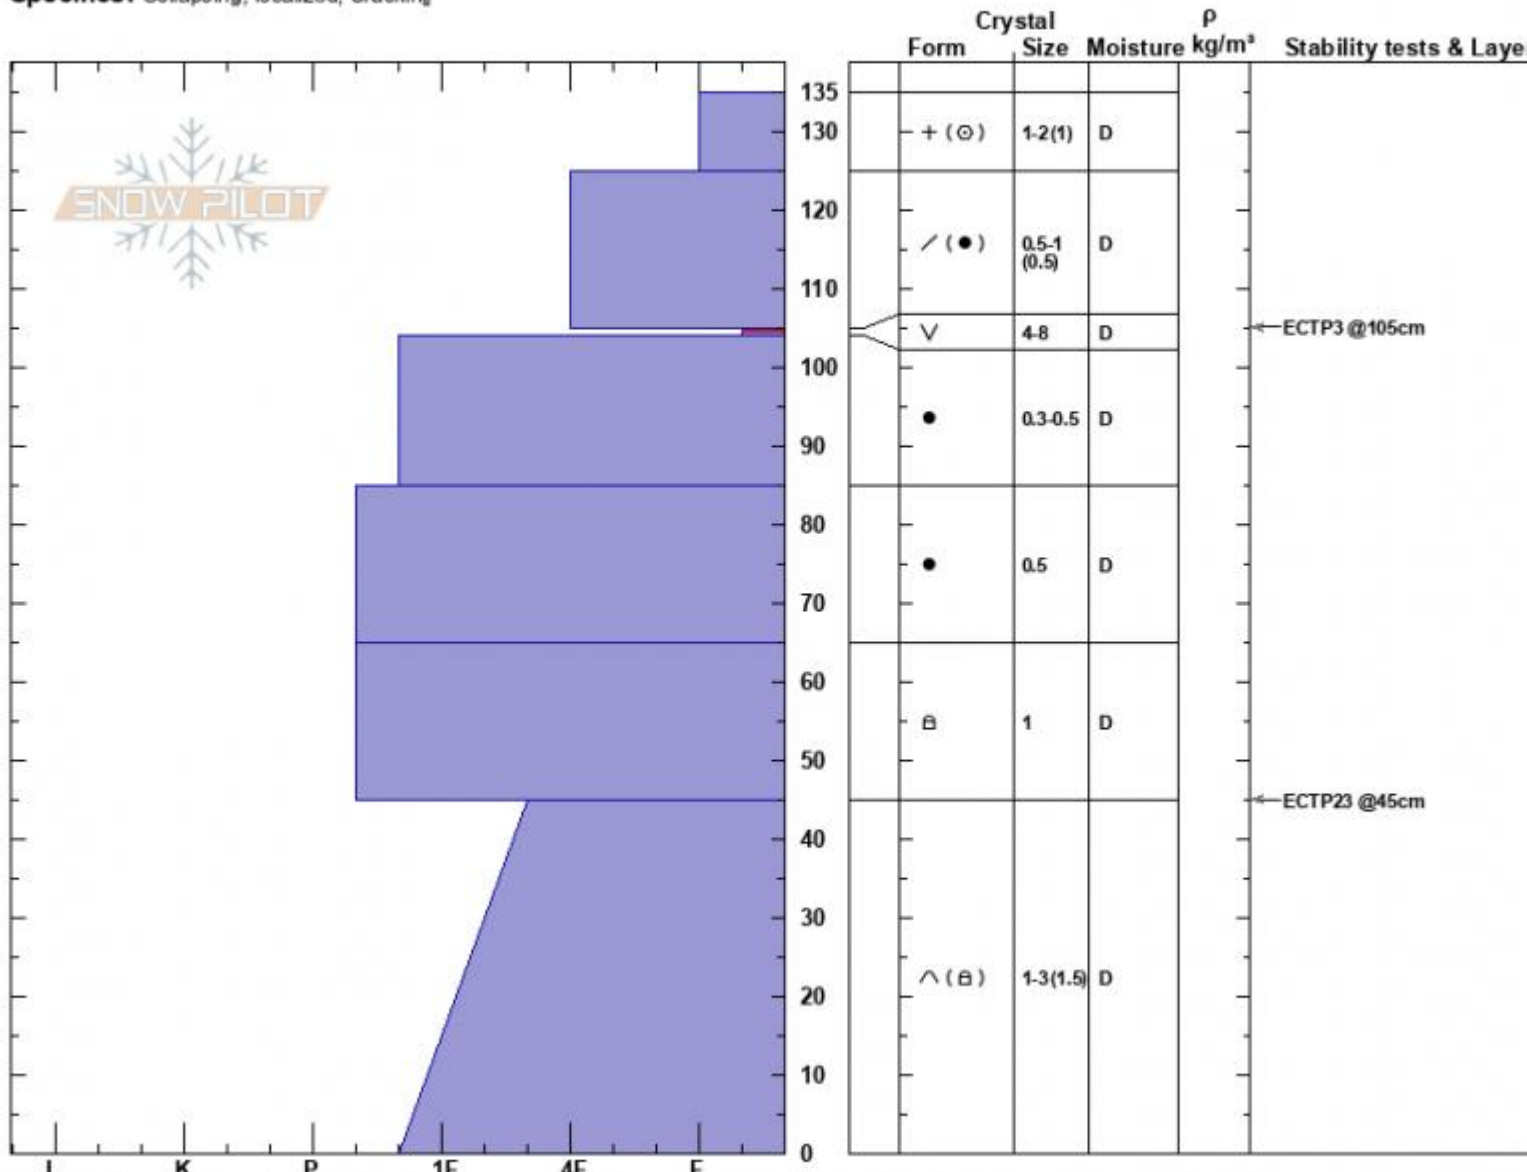

Hebgen/Trappers  
 Madison Range-S  
 MT  
 Elevation: 2779 m  
 Aspect: 115°  
 Specifics: Collapsing, localized; Cracking

Karl Birkeland  
 01/11/2023 - 2:00pm  
 Co-ord: 44.83274N, -111.34953W  
 Slope Angle: 18°  
 Wind Loading: no

Stability: Poor  
 Air Temperature:  
 Sky Cover: SCT  
 Precipitation: NO  
 Wind: Calm

HS:135    **Layer Notes:**  
 105-104cm: Problematic layer

Notes: Whumpf triggered up near the ridge. Appeared to collapse on surface hoar layer. Depths in this zone were variable as there were some old fallen trees.

Advisory Region  
 Lionhead Range  
 Longitude  
 -111.34W  
 Latitude  
 44.84N  
**Avalanche Details:** [Whumpf on Surface hoar at Hebgen](#)  
 Lionhead Range, 2023-01-12