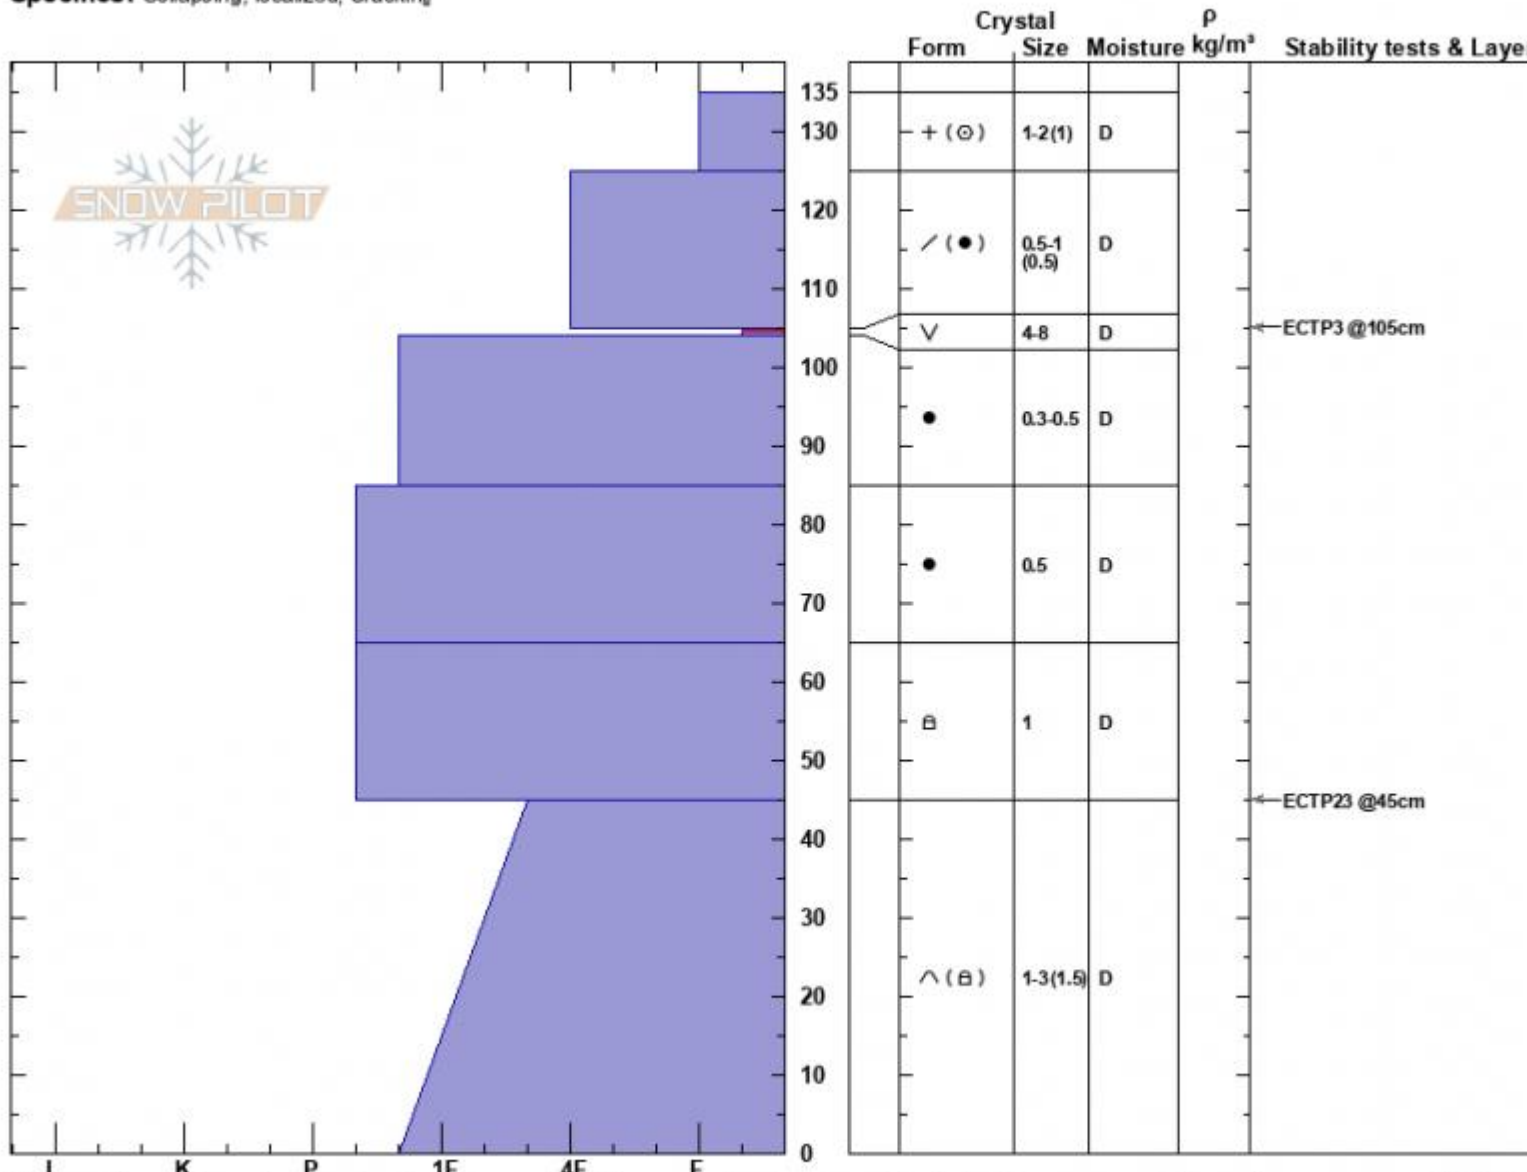

Hebgen/Trappers  
 Madison Range-S  
 MT  
 Elevation: 2779 m  
 Aspect: 115°  
 Specifics: Collapsing, localized; Cracking

Karl Birkeland  
 01/11/2023 - 2:00pm  
 Co-ord: 44.83274N, -111.34953W  
 Slope Angle: 18°  
 Wind Loading: no

Stability: Poor  
 Air Temperature:  
 Sky Cover: SCT  
 Precipitation: NO  
 Wind: Calm

HS:135    Layer Notes:  
 105-104cm: Problematic layer

Notes: Whumpf triggered up near the ridge. Appeared to collapse on surface hoar layer. Depths in this zone were variable as there were some old fallen trees.

Advisory Region  
 Lionhead Range  
 Longitude  
 -111.34W  
 Latitude  
 44.84N  
**Avalanche Details:** [Whumpf on Surface hoar at Hebgen](#)  
 Lionhead Range, 2023-01-12