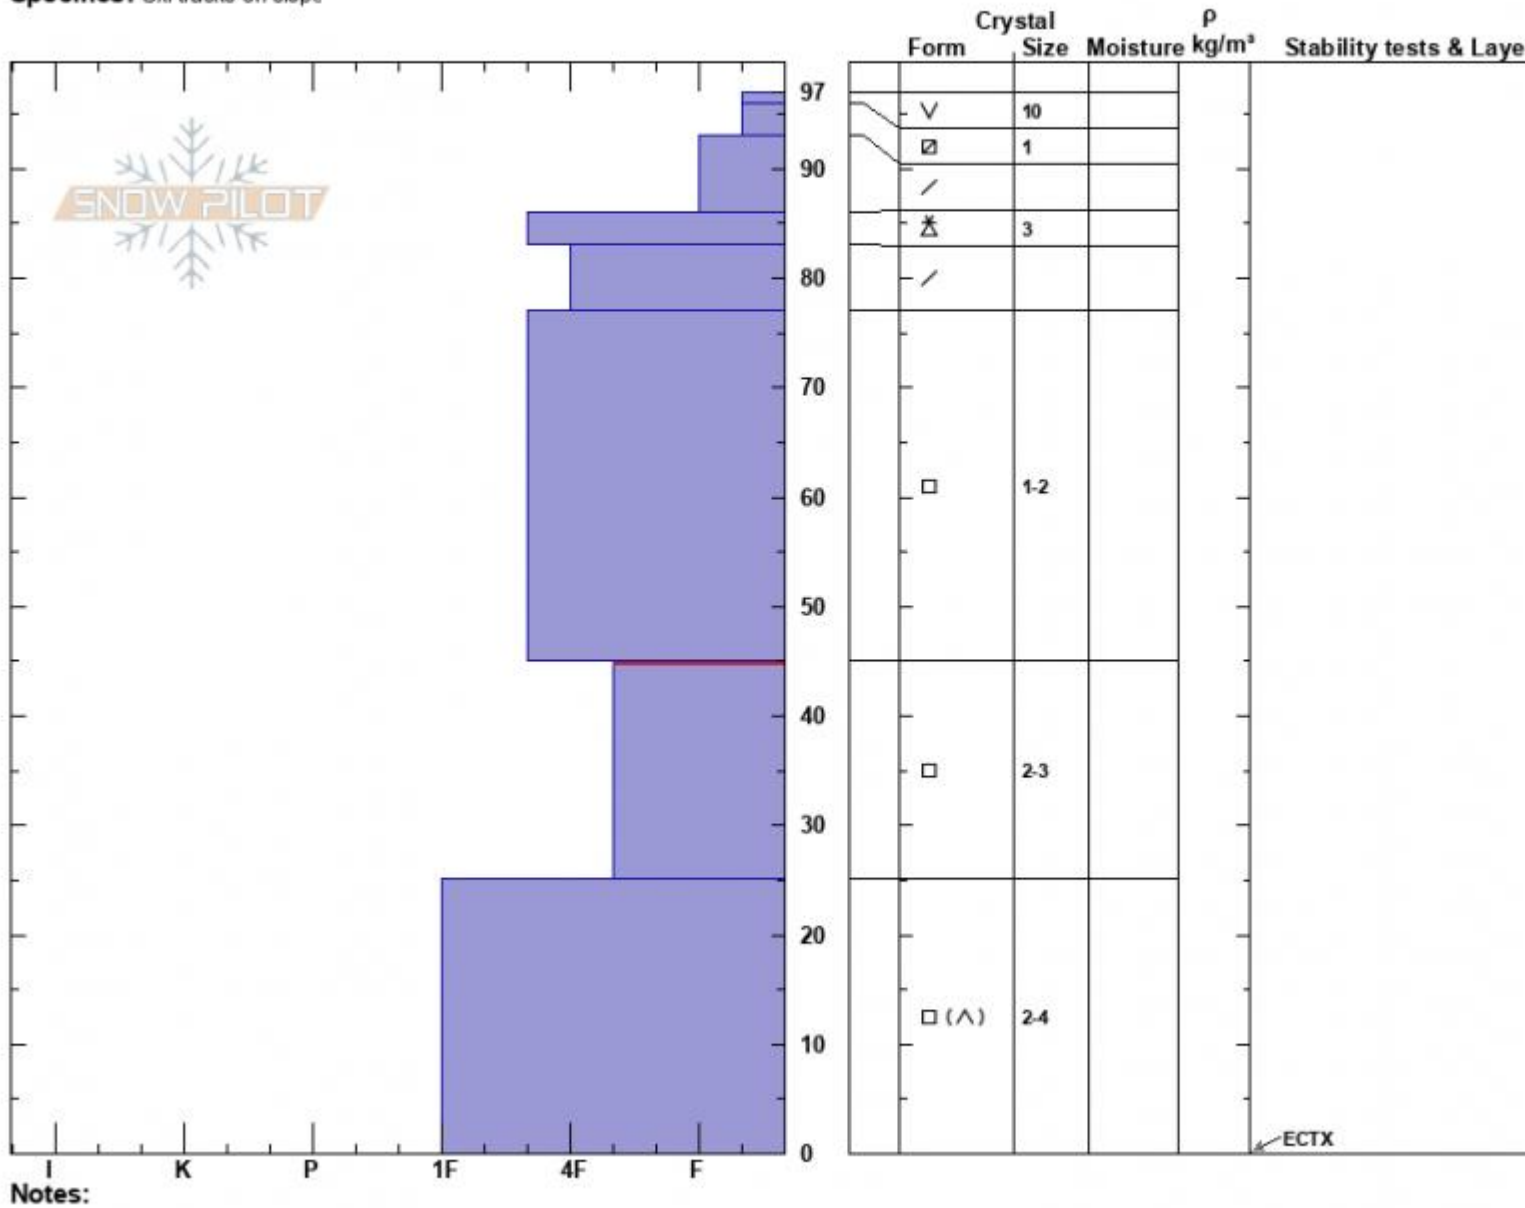

Mt Ellis Ridgeline  
 Gallatin Range-N  
 MT  
 Elevation: 7448 ft  
 Aspect: 40°  
 Specifics: Ski tracks on slope

Dave Zinn  
 01/03/2023 - 11:30am  
 Co-ord: 45.58509N, -110.95804W  
 Slope Angle: 30°  
 Wind Loading: no

Stability: Good  
 Air Temperature:  
 Sky Cover: FEW  
 Precipitation: NO  
 Wind: Calm

HS:97  
 PF:90  
 Layer Notes:  
 45-25cm: Problematic layer

Advisory Region  
 Northern Gallatin  
 Longitude  
 -110.96W  
 Latitude  
 45.58N  
 Northern Gallatin, 2023-01-04