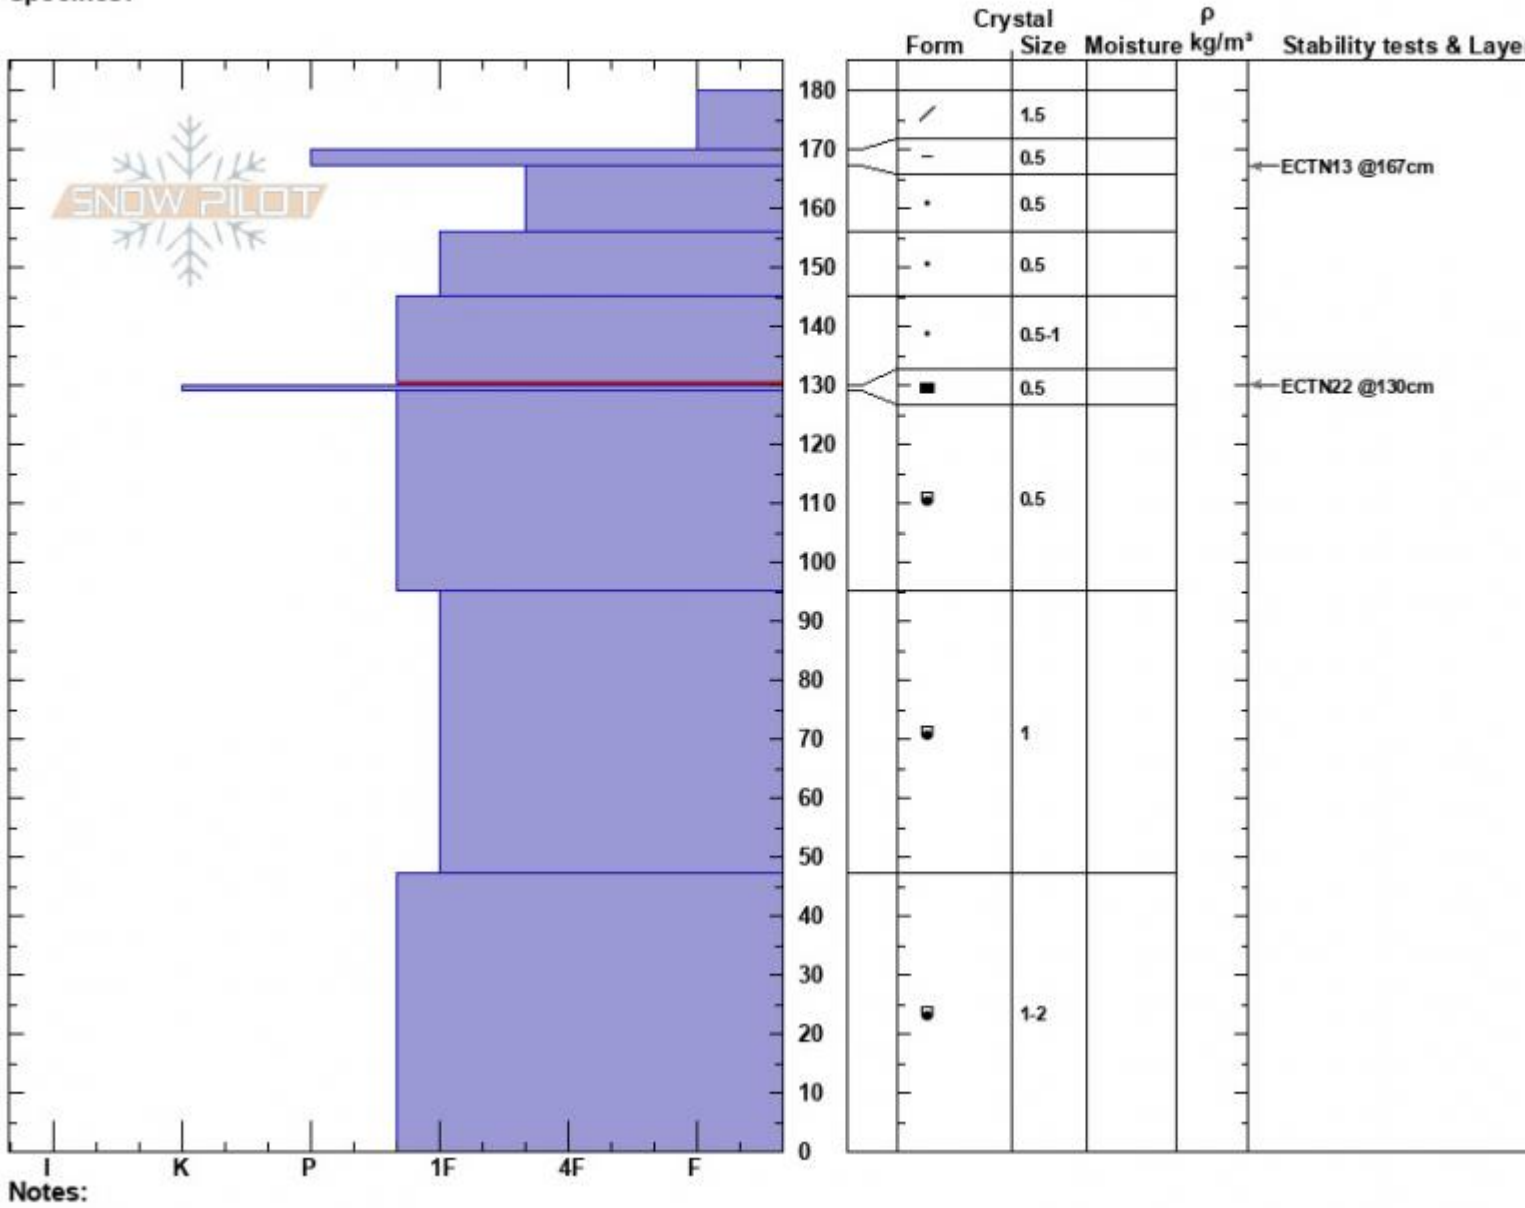

Blackmore Lake
 Gallatin Range-N
 MT
 Elevation: 2626 m
 Aspect: NE
 Specifics:

Erich Schreier
 12/31/2022 - 1:30pm
 Co-ord: 45.46733N, -110.99837W
 Slope Angle: 30°
 Wind Loading: previous

Stability:
 Air Temperature: -2°C
 Sky Cover: SCT
 Precipitation: NO
 Wind:

HS:180 Layer Notes:
 145-130cm: Problematic layer

Advisory Region
 Northern Gallatin
 Longitude
 -111.00W
 Latitude
 45.44N
 Northern Gallatin, 2022-12-31