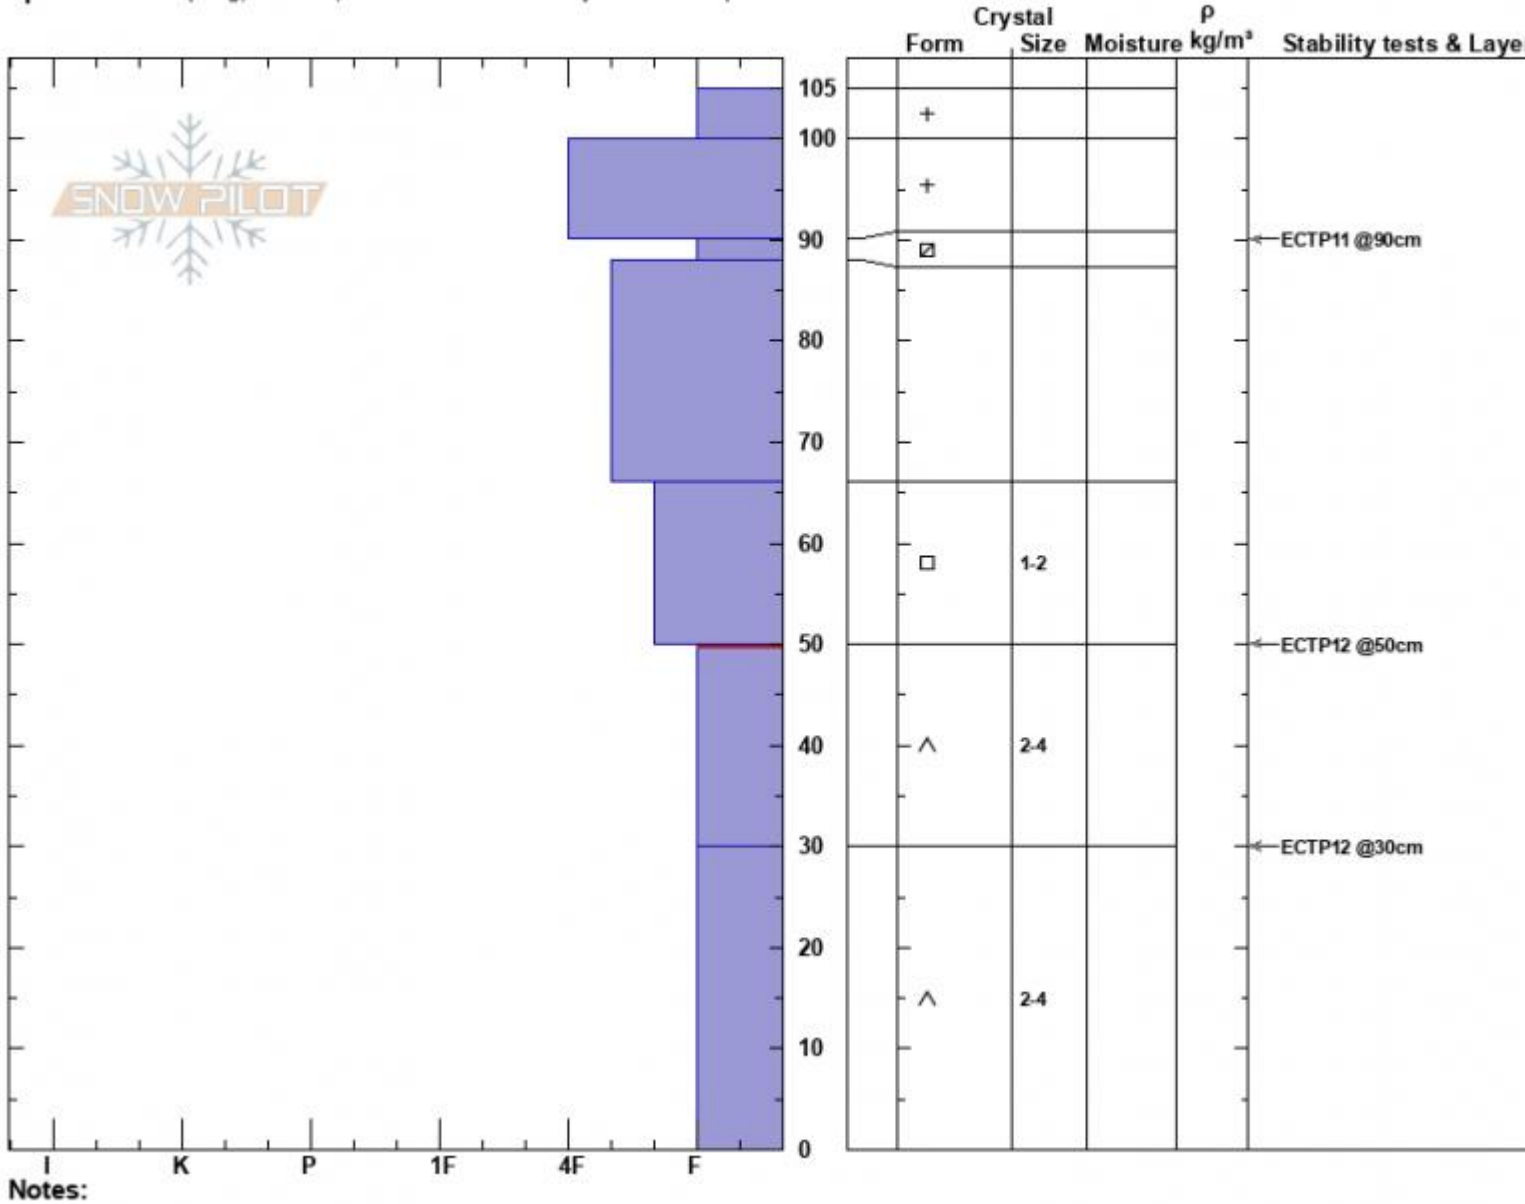

Sunlight Basin  
 Madison Range-S  
 MT  
 Elevation: 9438 ft  
 Aspect: 105°

Ian Hoyer  
 12/28/2022 - 10:00am  
 Co-ord: 44.97520N, -111.31385W  
 Slope Angle: 30°  
 Wind Loading: no

Stability: Poor  
 Air Temperature:  
 Sky Cover: OVC  
 Precipitation: S-1  
 Wind: Calm

HS:105  
 PF:65  
 Layer Notes:  
 50-30cm: Problematic layer

Specifics: Collapsing, localized; Recent avalanche activity on similar slopes

Advisory Region  
 Southern Madison  
 Longitude  
 -111.27W  
 Latitude  
 45.06N

**Avalanche Details:** [Natural Avalanche in Sage Basin](#)  
 Southern Madison, 2022-12-28