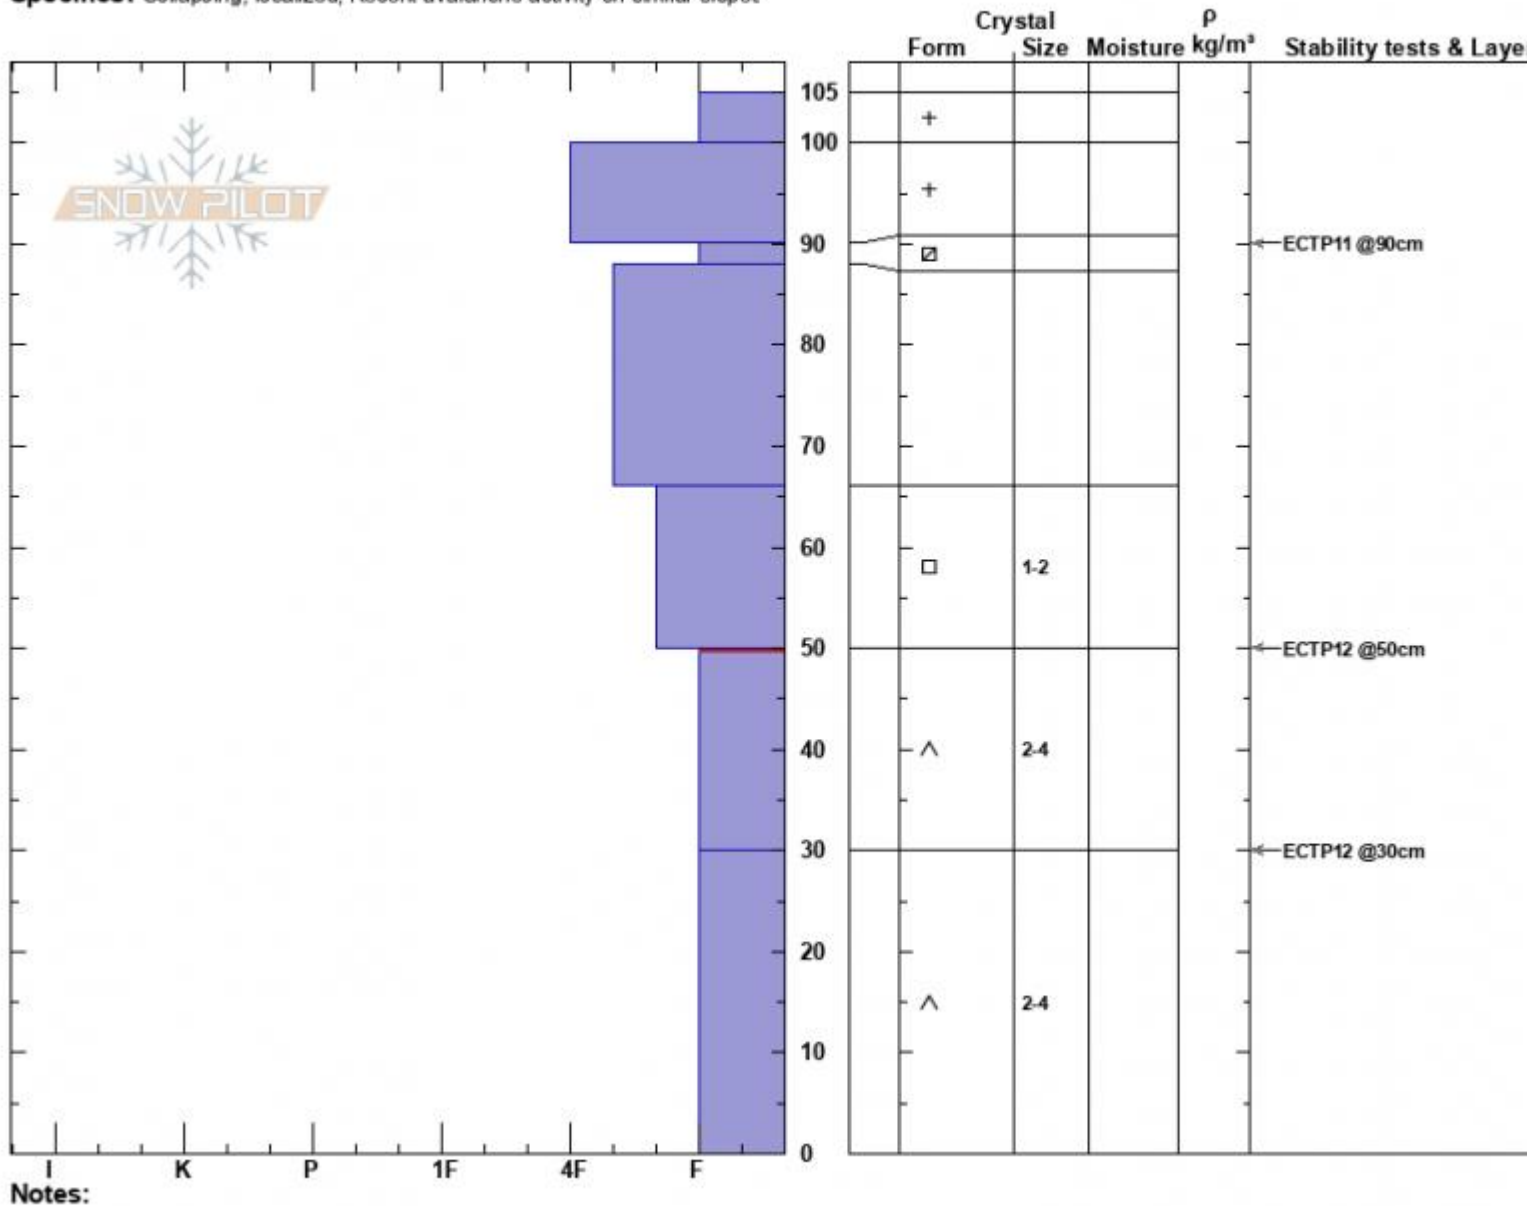

Sunlight Basin  
 Madison Range-S  
 MT  
 Elevation: 9438 ft  
 Aspect: 105°

Ian Hoyer  
 12/28/2022 - 10:00am  
 Co-ord: 44.97520N, -111.31385W  
 Slope Angle: 30°  
 Wind Loading: no

Stability: Poor  
 Air Temperature:  
 Sky Cover: OVC  
 Precipitation: S-1  
 Wind: Calm

HS:105  
 PF:65  
 Layer Notes:  
 50-30cm: Problematic layer

Specifics: Collapsing, localized; Recent avalanche activity on similar slopes

Advisory Region  
 Southern Madison  
 Longitude  
 -111.27W  
 Latitude  
 45.06N

Avalanche Details: [Natural Avalanche in Sage Basin](#)  
 Southern Madison, 2022-12-28