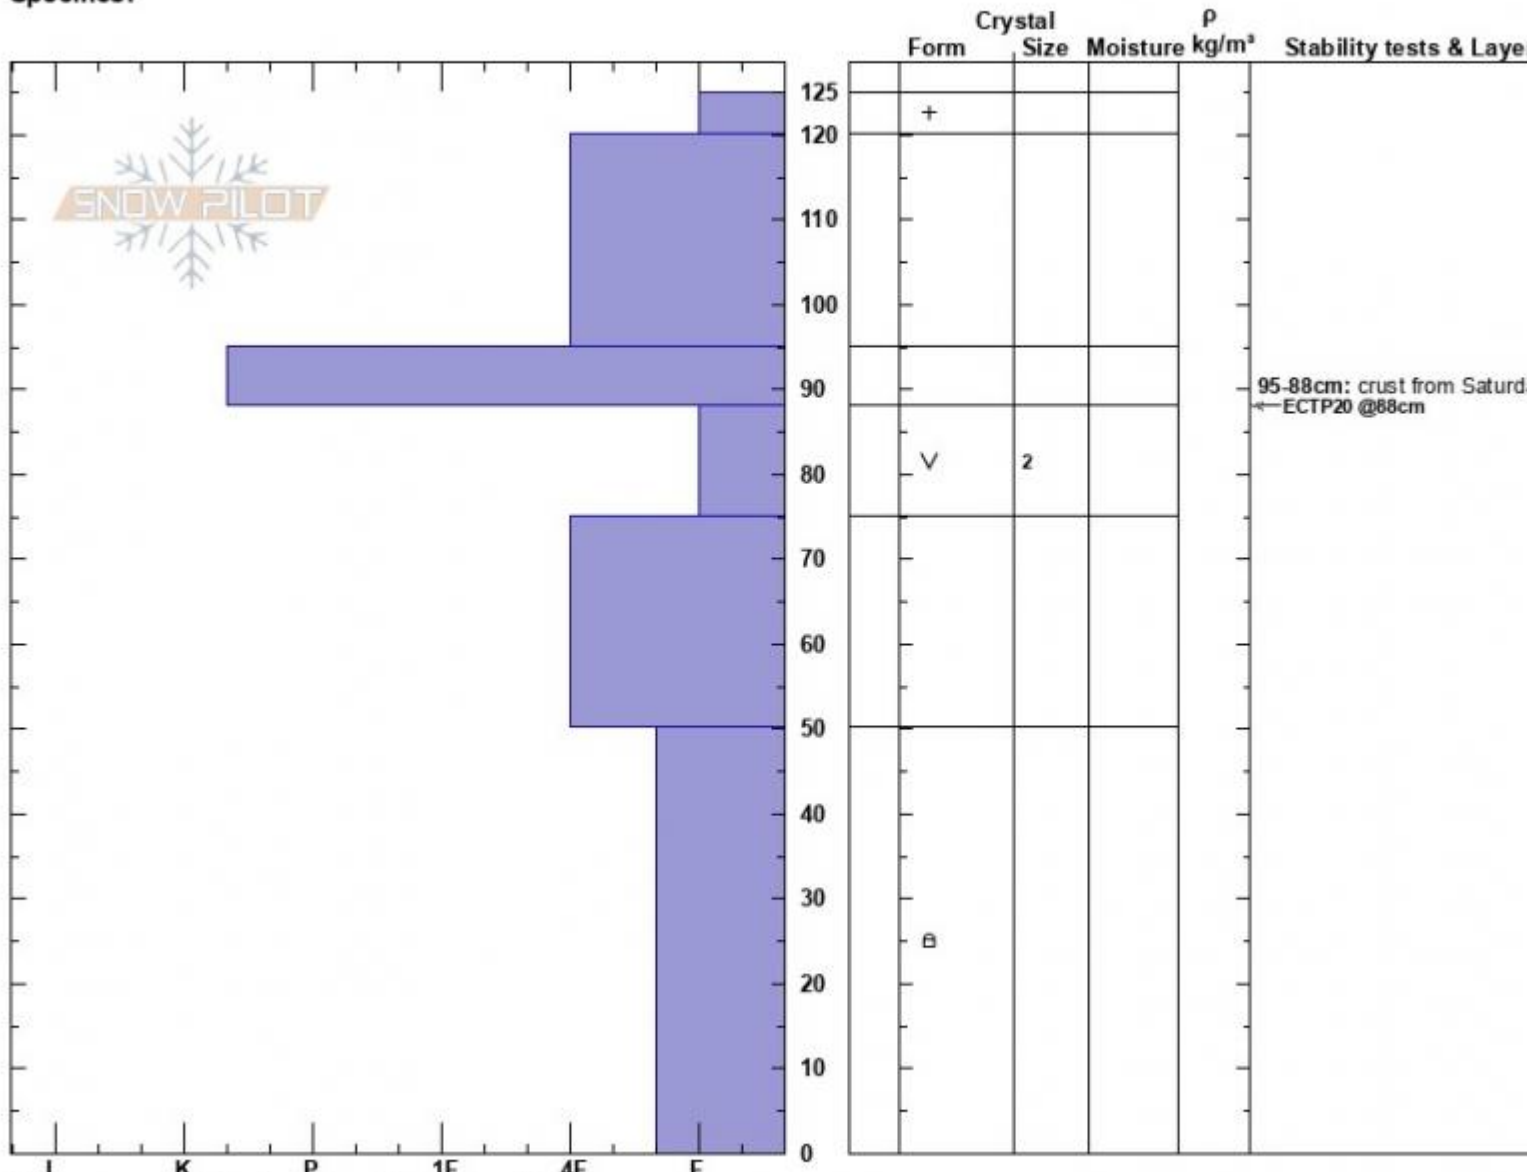

Blackmore 12/26/22
 Gallatin Range-N
 MT
 Elevation: 9590 ft
 Aspect: E
 Specifics:

Elana Selinger
 12/26/2022 - 12:30pm
 Co-ord: 45.44625N, -111.00014W
 Slope Angle: 25°
 Wind Loading: yes

Stability:
 Air Temperature: 35°C
 Sky Cover: CLR
 Precipitation: NO
 Wind: SW Strong

HS:125 **Layer Notes:**
 95-88cm: crust from Saturday
 88-75cm: Problematic layer

Notes: strong gusts blowing SW, evidence of S and N winds
 we dug in a protected area in sparse trees to try to find intact SH, others on a more open slope found the SH layer but it did not propagate
 handpit at the top of the ridge also found SH layer

Advisory Region
 Northern Gallatin
 Longitude
 -111.00W
 Latitude
 45.44N
 Northern Gallatin, 2022-12-27