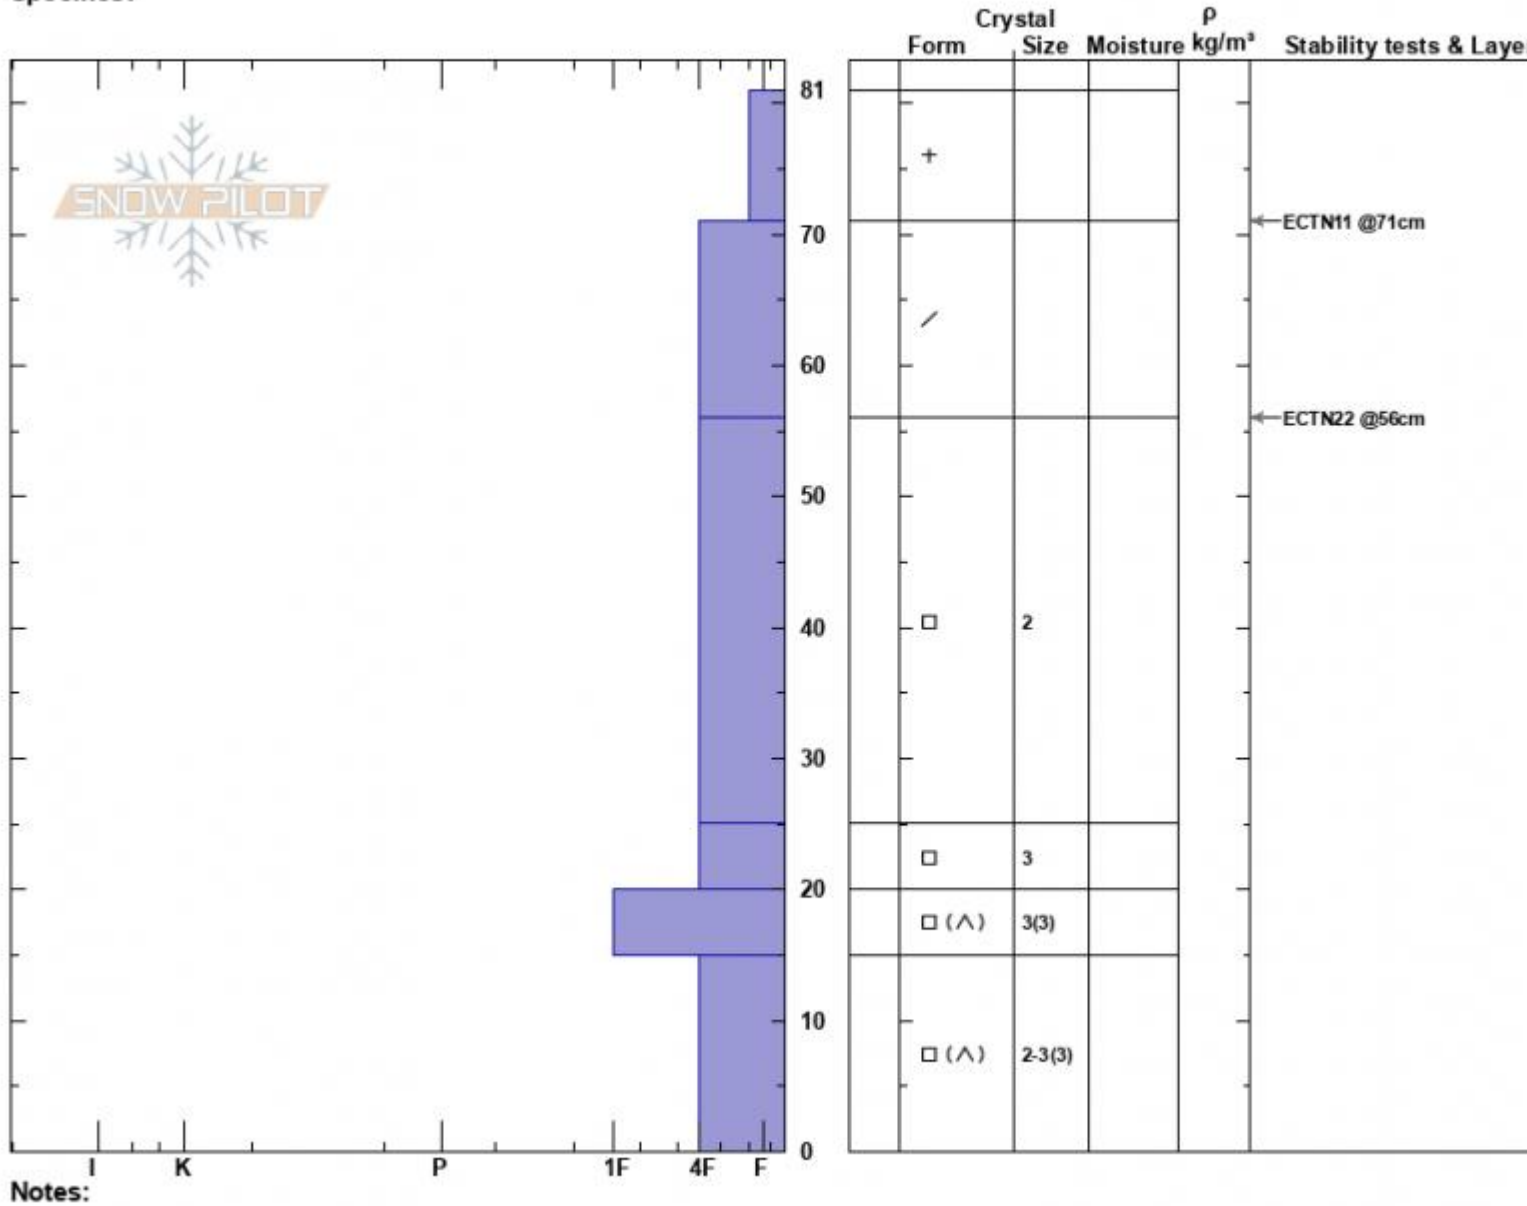

Mt. Ellis Approach
 Gallatin Range-N
 MT
 Elevation: 7705 ft
 Aspect: 52°
 Specifics:

Alex Haddad
 12/12/2022 - 12:52pm
 Co-ord: 45.58167N, -110.95670W
 Slope Angle: 22°
 Wind Loading: no

Stability: Fair
 Air Temperature:
 Sky Cover: OVC
 Precipitation: S-1
 Wind: E Light Breeze

HS:81
 PF:45
 PS: 15
 Layer Notes:
 56-25cm: Problematic layer

Advisory Region
 Northern Gallatin
 Longitude
 -110.96W
 Latitude
 45.58N
 Northern Gallatin, 2022-12-12