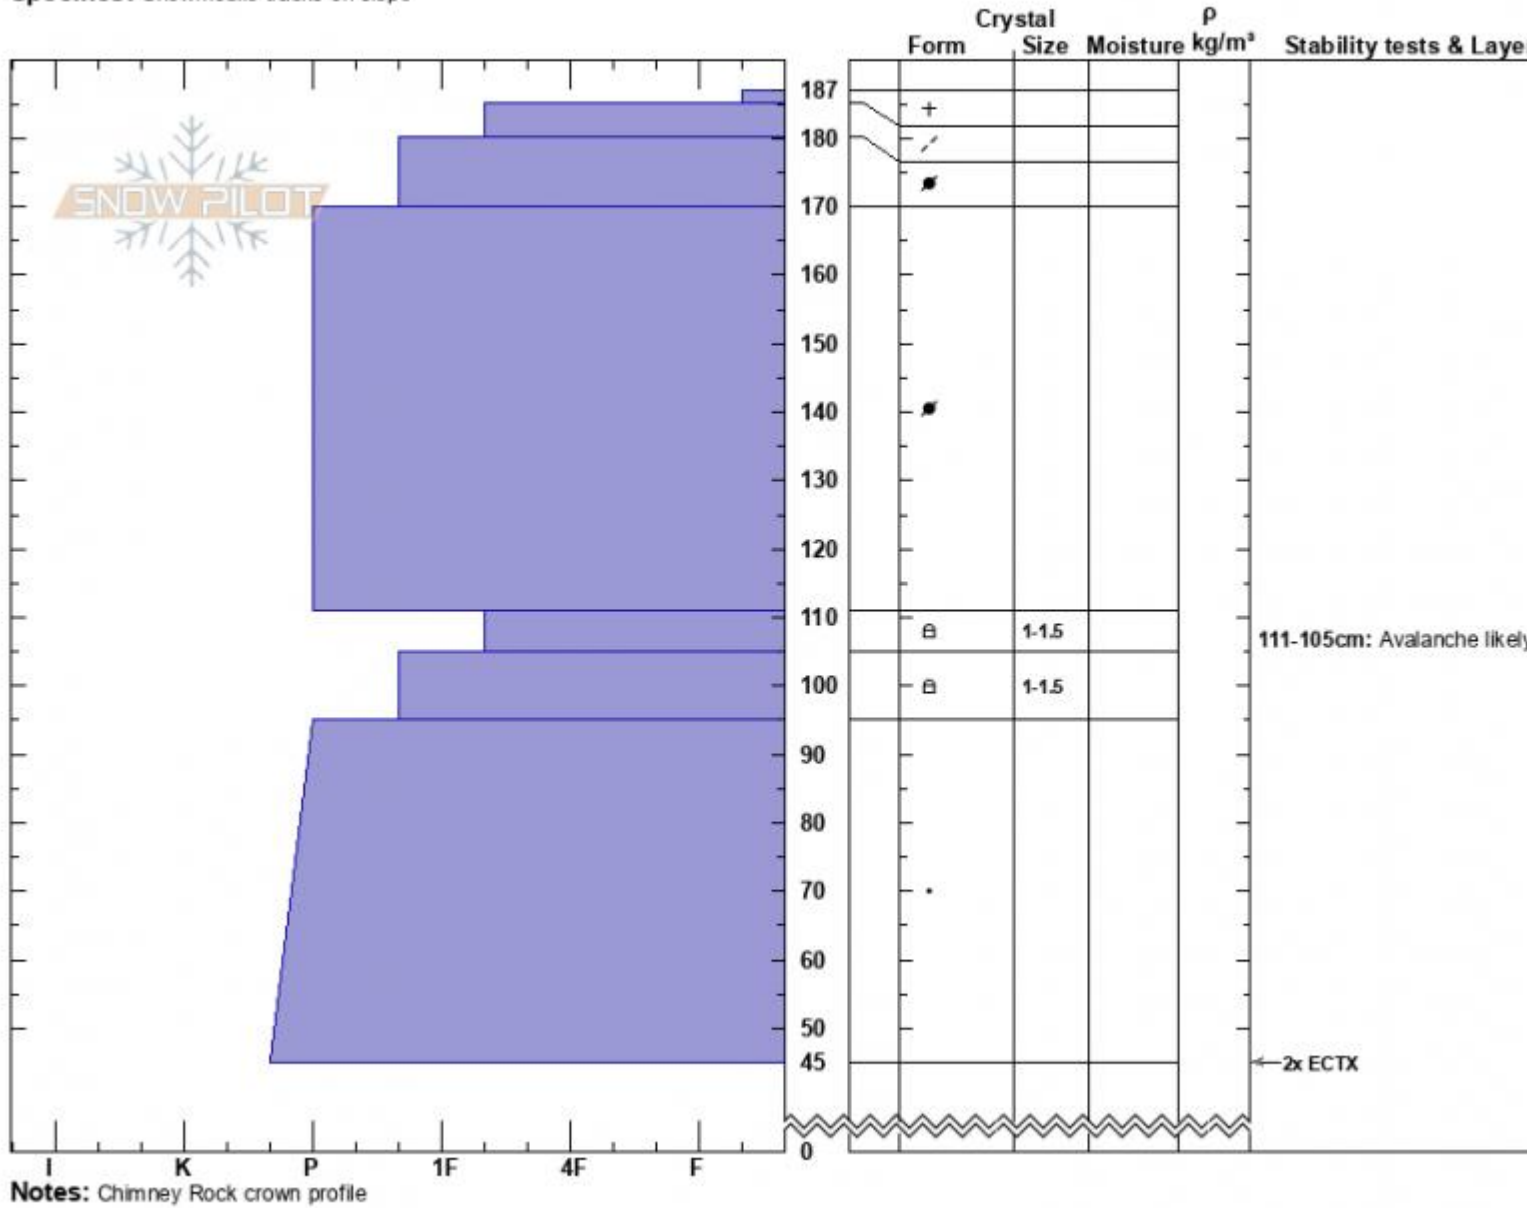

Chimney Rock Crown  
 Beartooths  
 MT  
 Elevation: 9733 ft  
 Aspect: 315°  
 Specifics: Snowmobile tracks on slope

Zach Peterson  
 12/08/2022 - 11:45pm  
 Co-ord: 45.05521N, -109.95679W  
 Slope Angle:  
 Wind Loading: previous

Stability:  
 Air Temperature:  
 Sky Cover: BKN  
 Precipitation: NO  
 Wind: Calm

HS:187 Layer Notes:  
 111-105cm: Avalanche likely brok

Crown of avalanche that was triggered 12/6/22. AMu-R2-D2-O

Advisory Region  
 Cooke City  
 Longitude  
 -109.96W  
 Latitude  
 45.05N