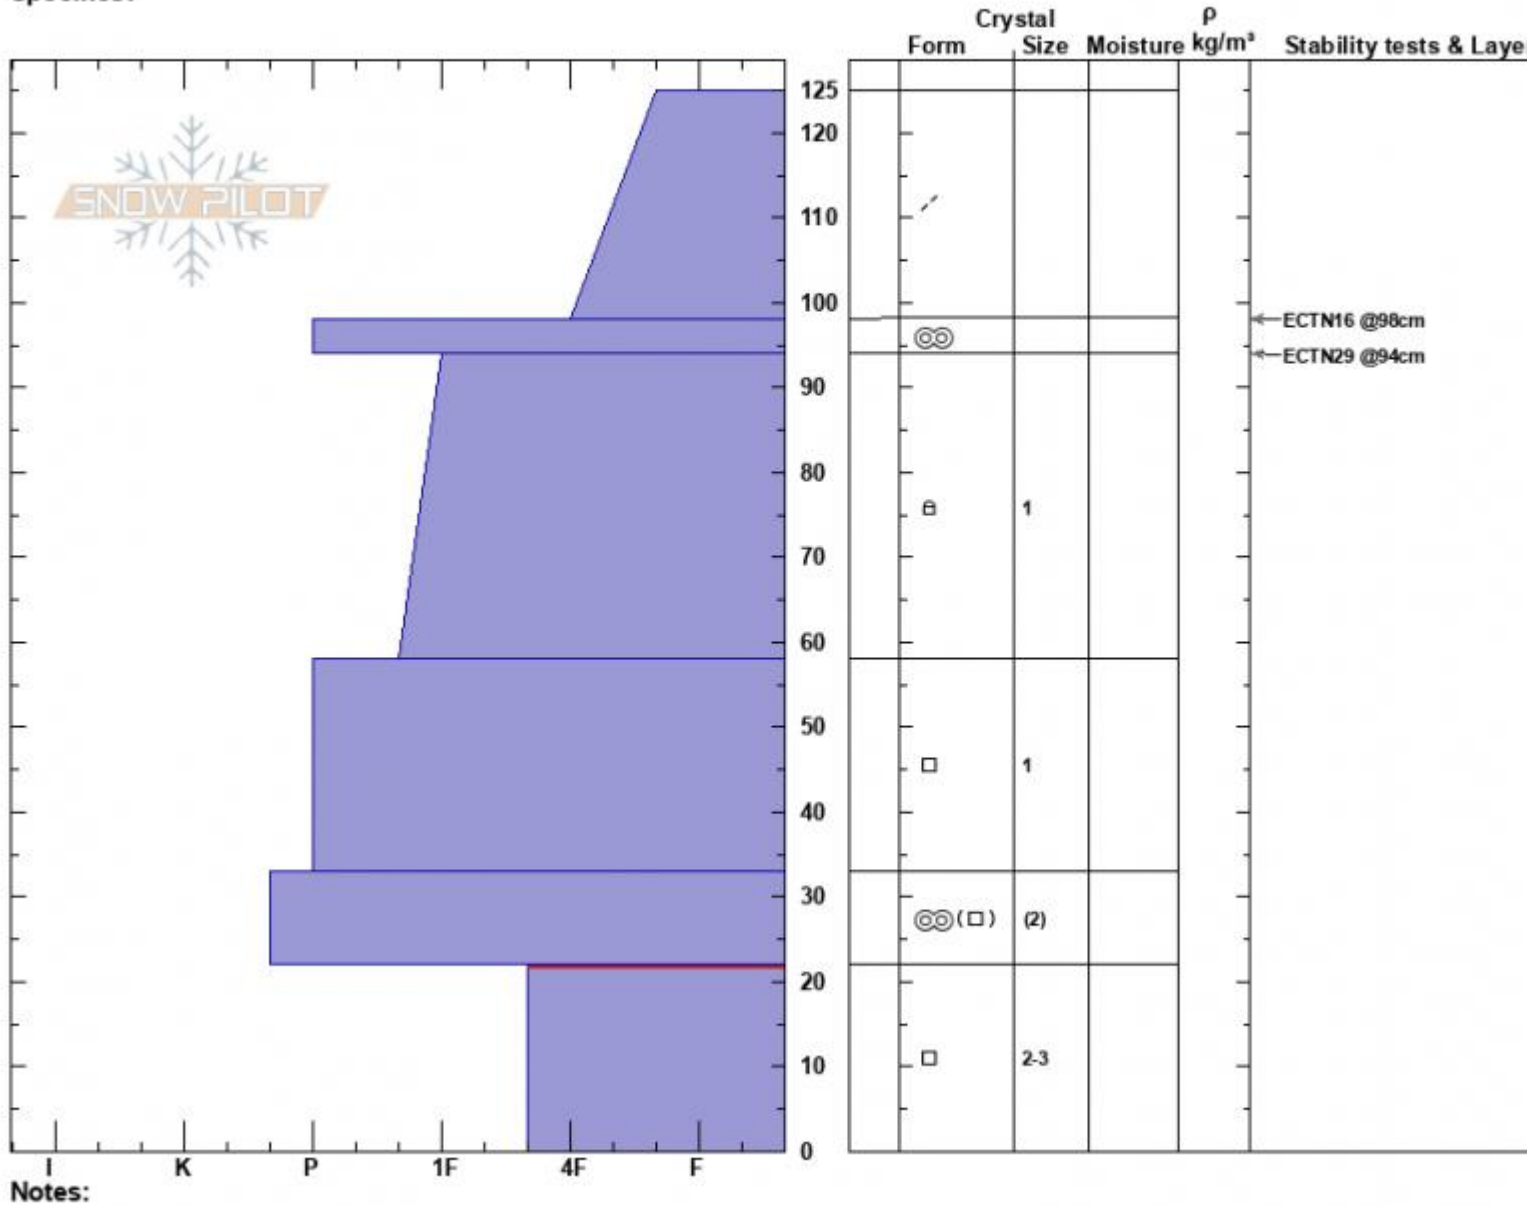

Wapiti Ridge  
 Madison Range-S  
 MT  
 Elevation: 9263 ft  
 Aspect: 190°  
 Specifics:

Dave Zinn  
 12/02/2022 - 2:30pm  
 Co-ord: 44.96578N, -111.31703W  
 Slope Angle: 10°  
 Wind Loading: previous

Stability:  
 Air Temperature:  
 Sky Cover: FEW  
 Precipitation: NO  
 Wind: S Light Breeze

HS:125    Layer Notes:  
 22-0cm: Problematic layer

Notes:  
 Advisory Region  
 Southern Madison  
 Longitude  
 -111.31W  
 Latitude  
 44.96N  
 Southern Madison, 2022-12-03