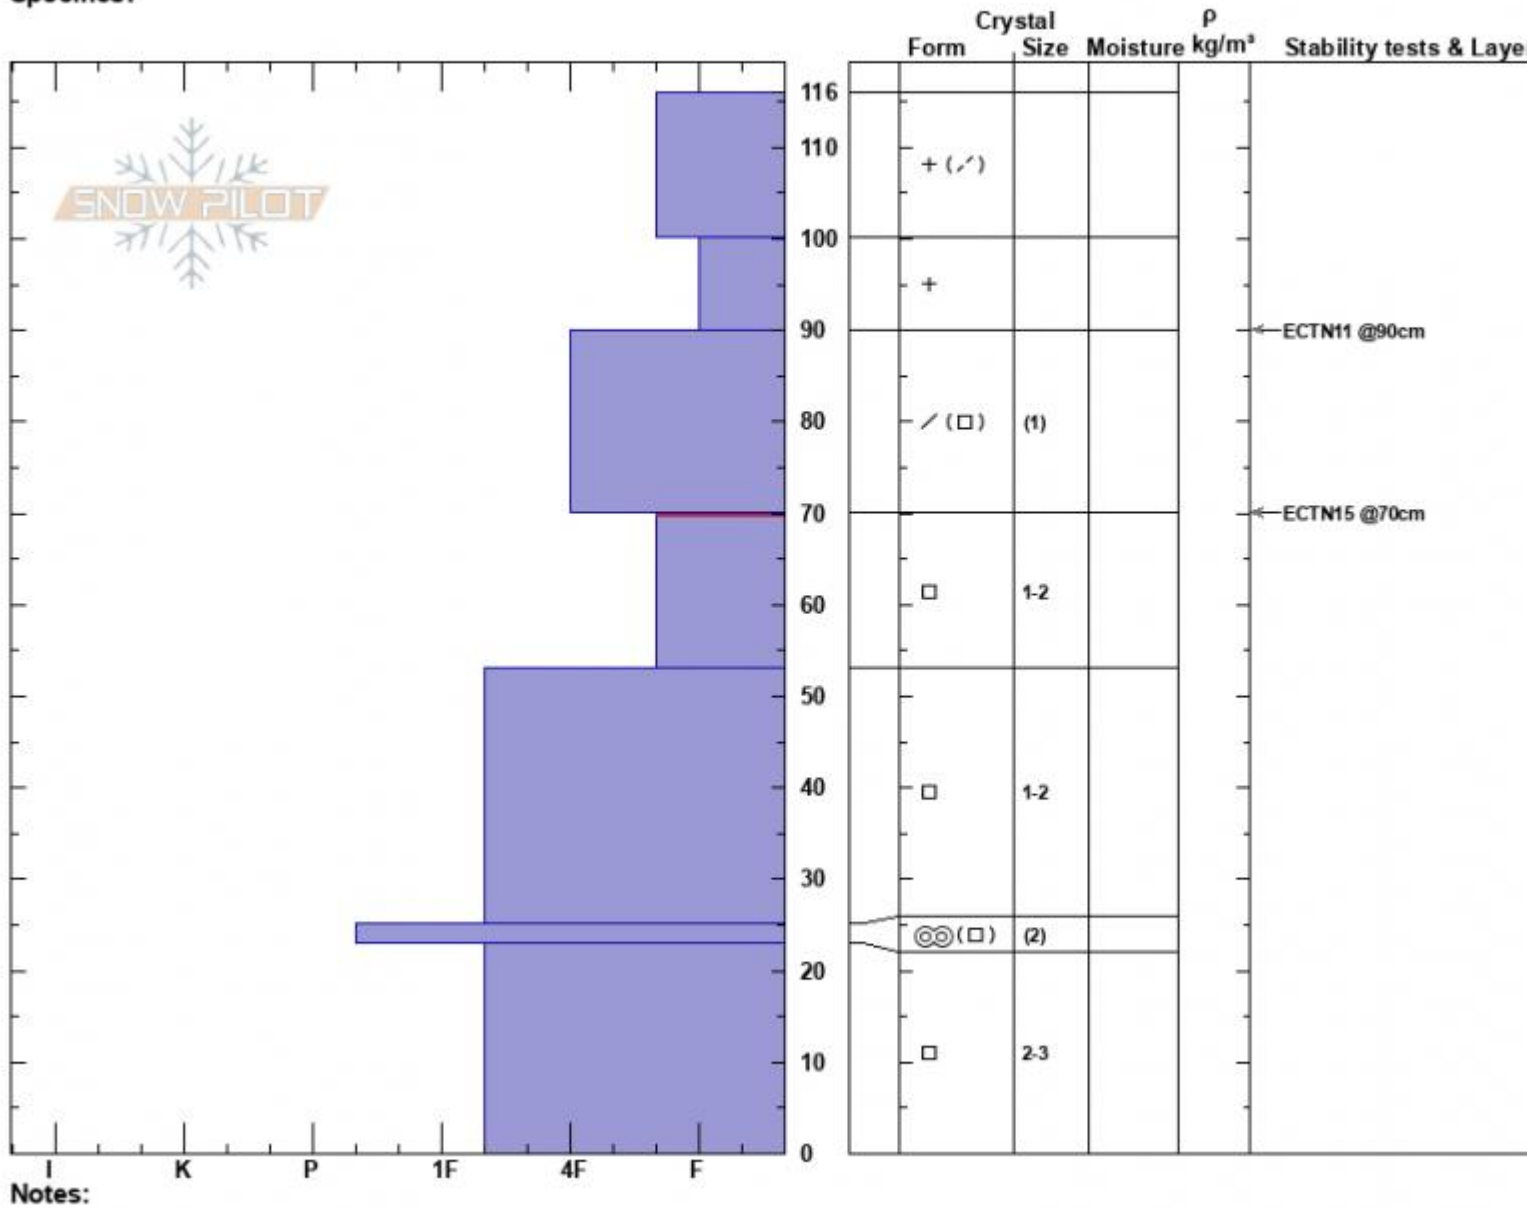

Carrot Basin  
 Madison Range-S  
 MT  
 Elevation: 9143 ft  
 Aspect: 75°  
 Specifics:

Dave Zinn  
 12/02/2022 - 1:30pm  
 Co-ord: 44.95810N, -111.32696W  
 Slope Angle: 18°  
 Wind Loading: no

Stability: Fair  
 Air Temperature:  
 Sky Cover: FEW  
 Precipitation: NO  
 Wind: S Calm

HS:116 Layer Notes:  
 PF:80 70-53cm:Problematic layer

Advisory Region  
 Southern Madison  
 Longitude  
 -111.31W  
 Latitude  
 44.96N  
 Southern Madison, 2022-12-03