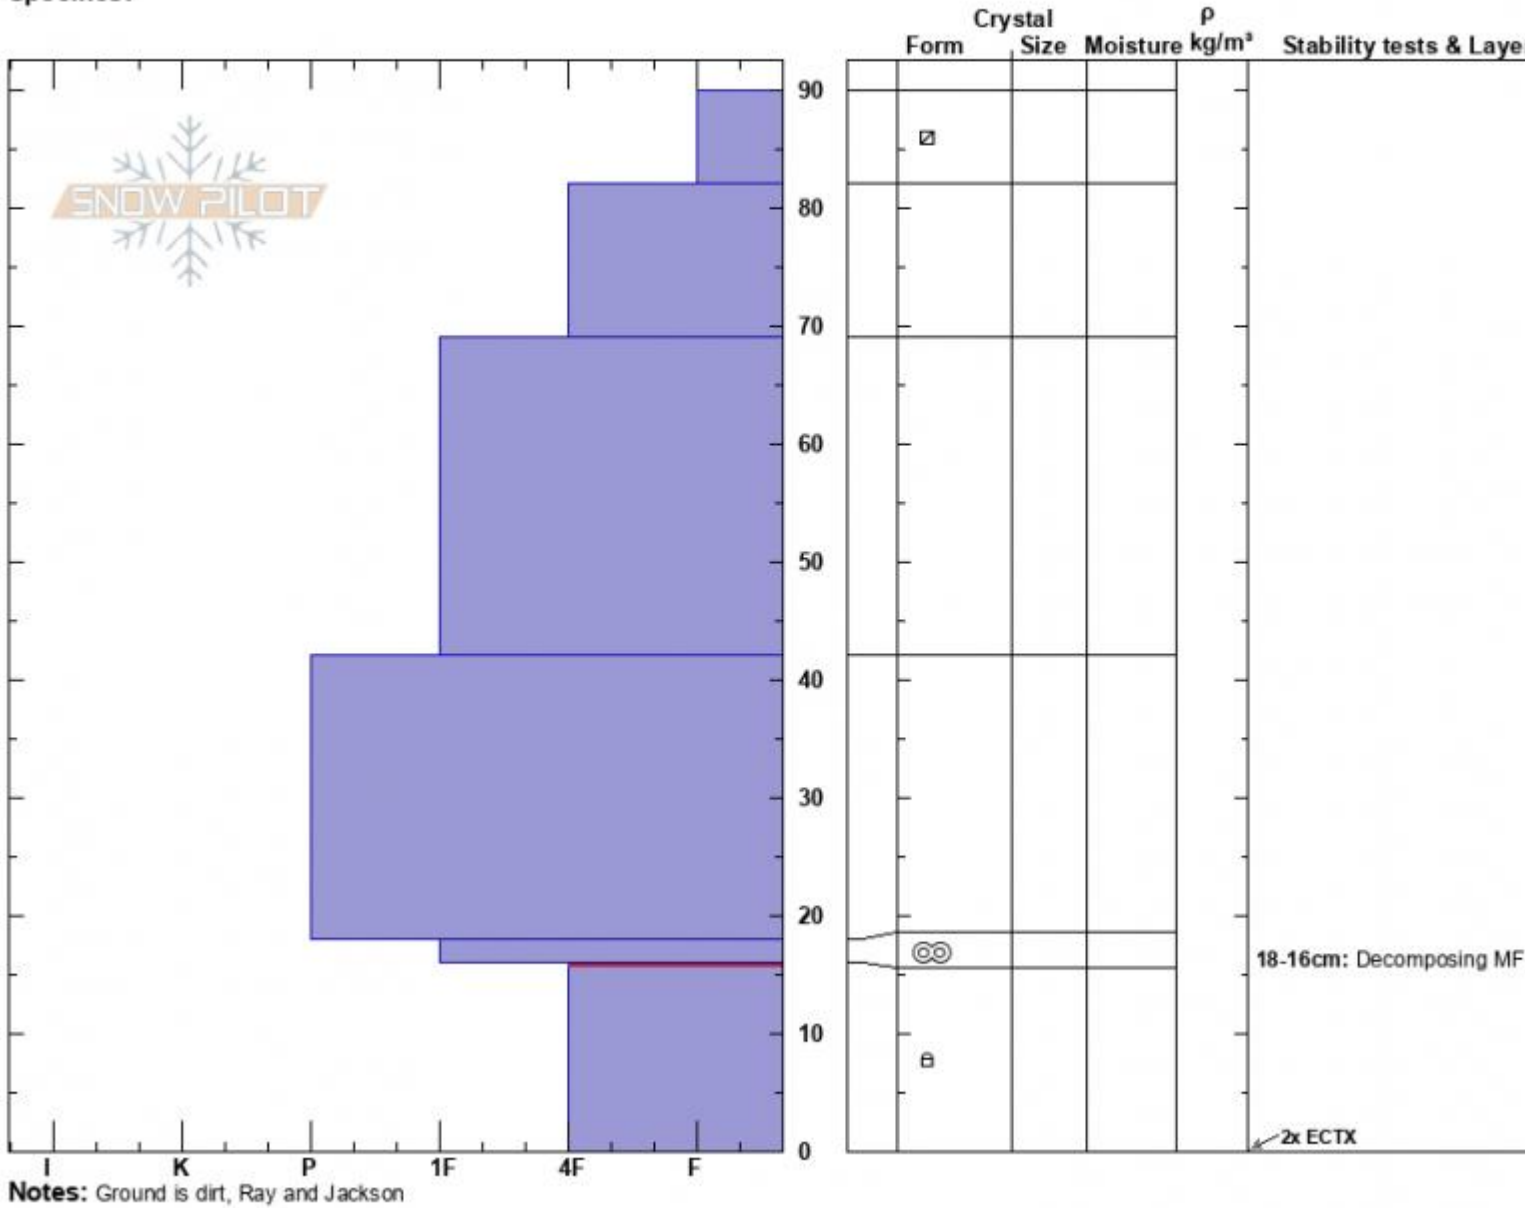

Bacon Rind  
 Madison Range-S  
 MT  
 Elevation: 8970 ft  
 Aspect: N  
 Specifics:

Jackson Breen  
 11/20/2022 - 12:00pm  
 Co-ord:  
 Slope Angle: 25°  
 Wind Loading: no

Stability:  
 Air Temperature:  
 Sky Cover: CLR  
 Precipitation: NO  
 Wind: SW Calm

HS:90  
 Layer Notes:  
 18-16cm: Decomposing MFcr  
 16-0cm: Problematic layer

Loud pow, obvious near surface faceting on most slopes, thin breakable sun crust on S aspects, wind affected on unprotected NW aspects at ridge line, ECTX x2, lots of deadfall, still too thin in many places for enjoyable skiing

Advisory Region  
 Southern Madison  
 Longitude  
 -111.10W

Latitude

44.96N

Southern Madison, 2022-11-20