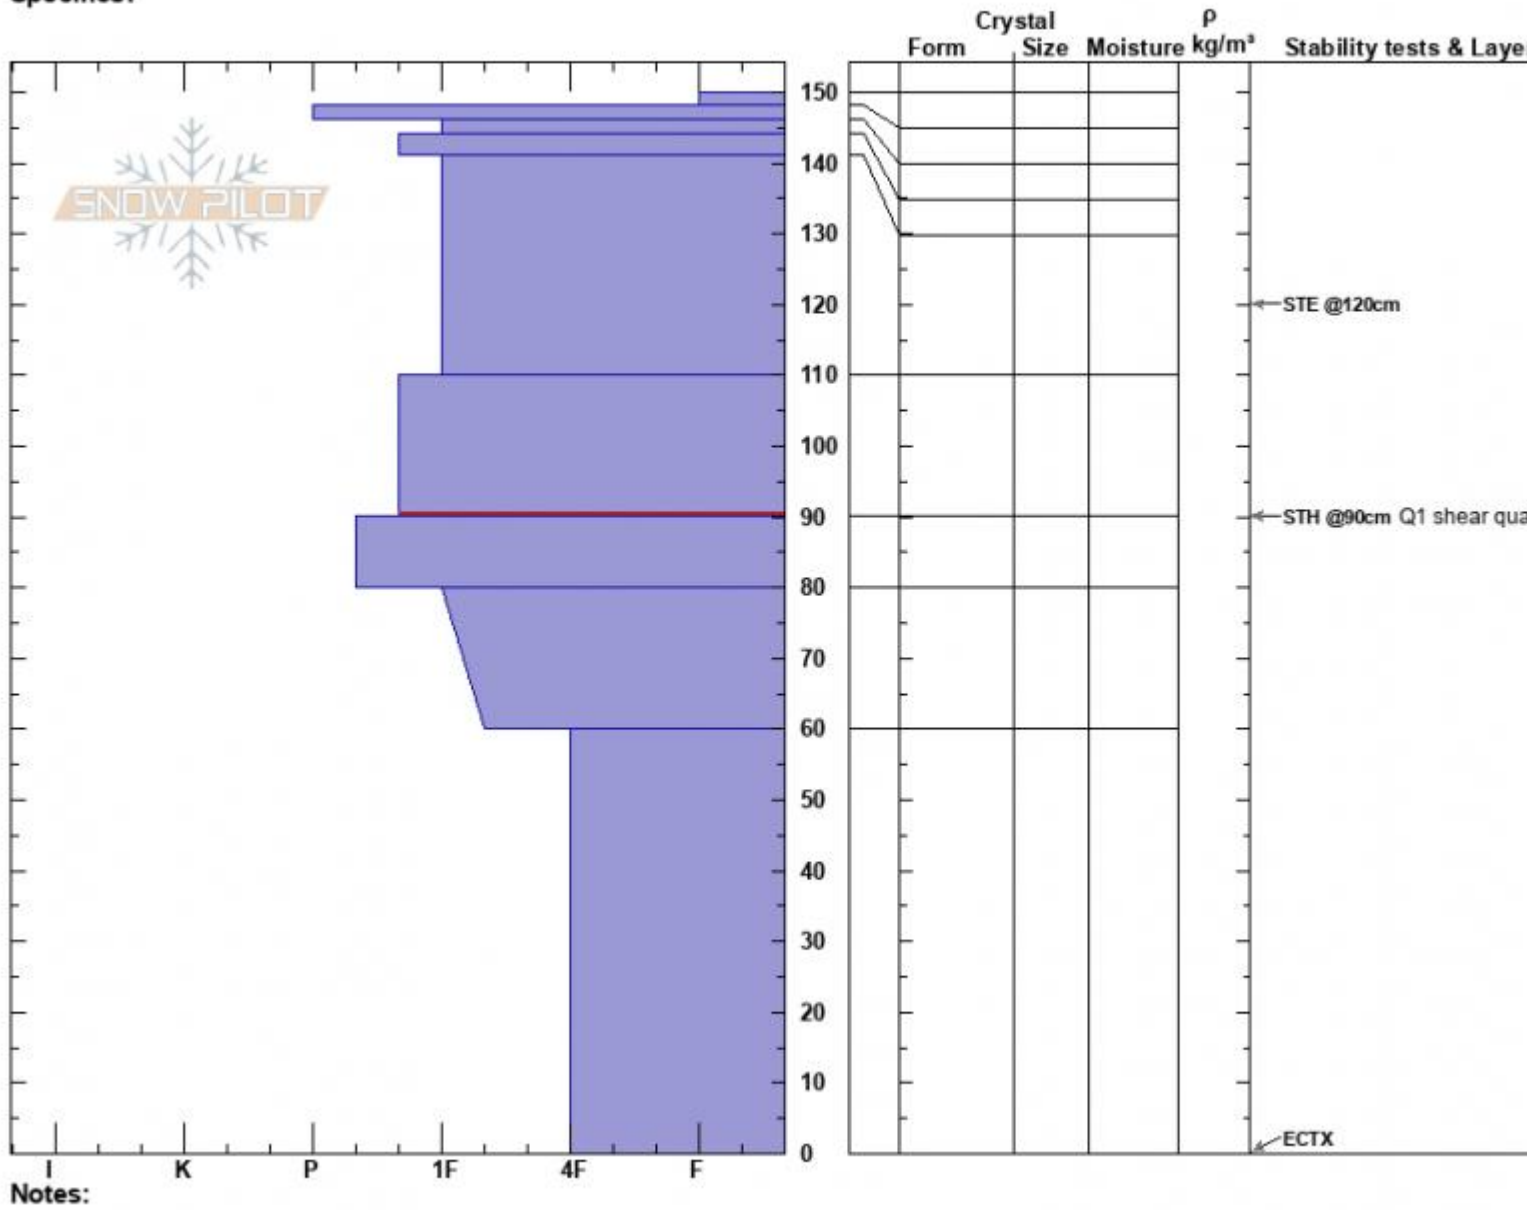

Flathead Pass
 Bridger Range
 MT
 Elevation: 2325 m
 Aspect: NE
 Specifics:

Erich Schreier
 05/01/2022 - 10:30am
 Co-ord: 45.96732N, -111.01052W
 Slope Angle: 30°
 Wind Loading: yes

Stability:
 Air Temperature: 0°C
 Sky Cover: X
 Precipitation: S-1
 Wind: SW Light Breeze

HS:150 Layer Notes:
 110-90cm: Problematic layer

Advisory Region
 Bridger Range
 Longitude
 -111.02W
 Latitude
 45.97N
 Bridger Range, 2022-05-02