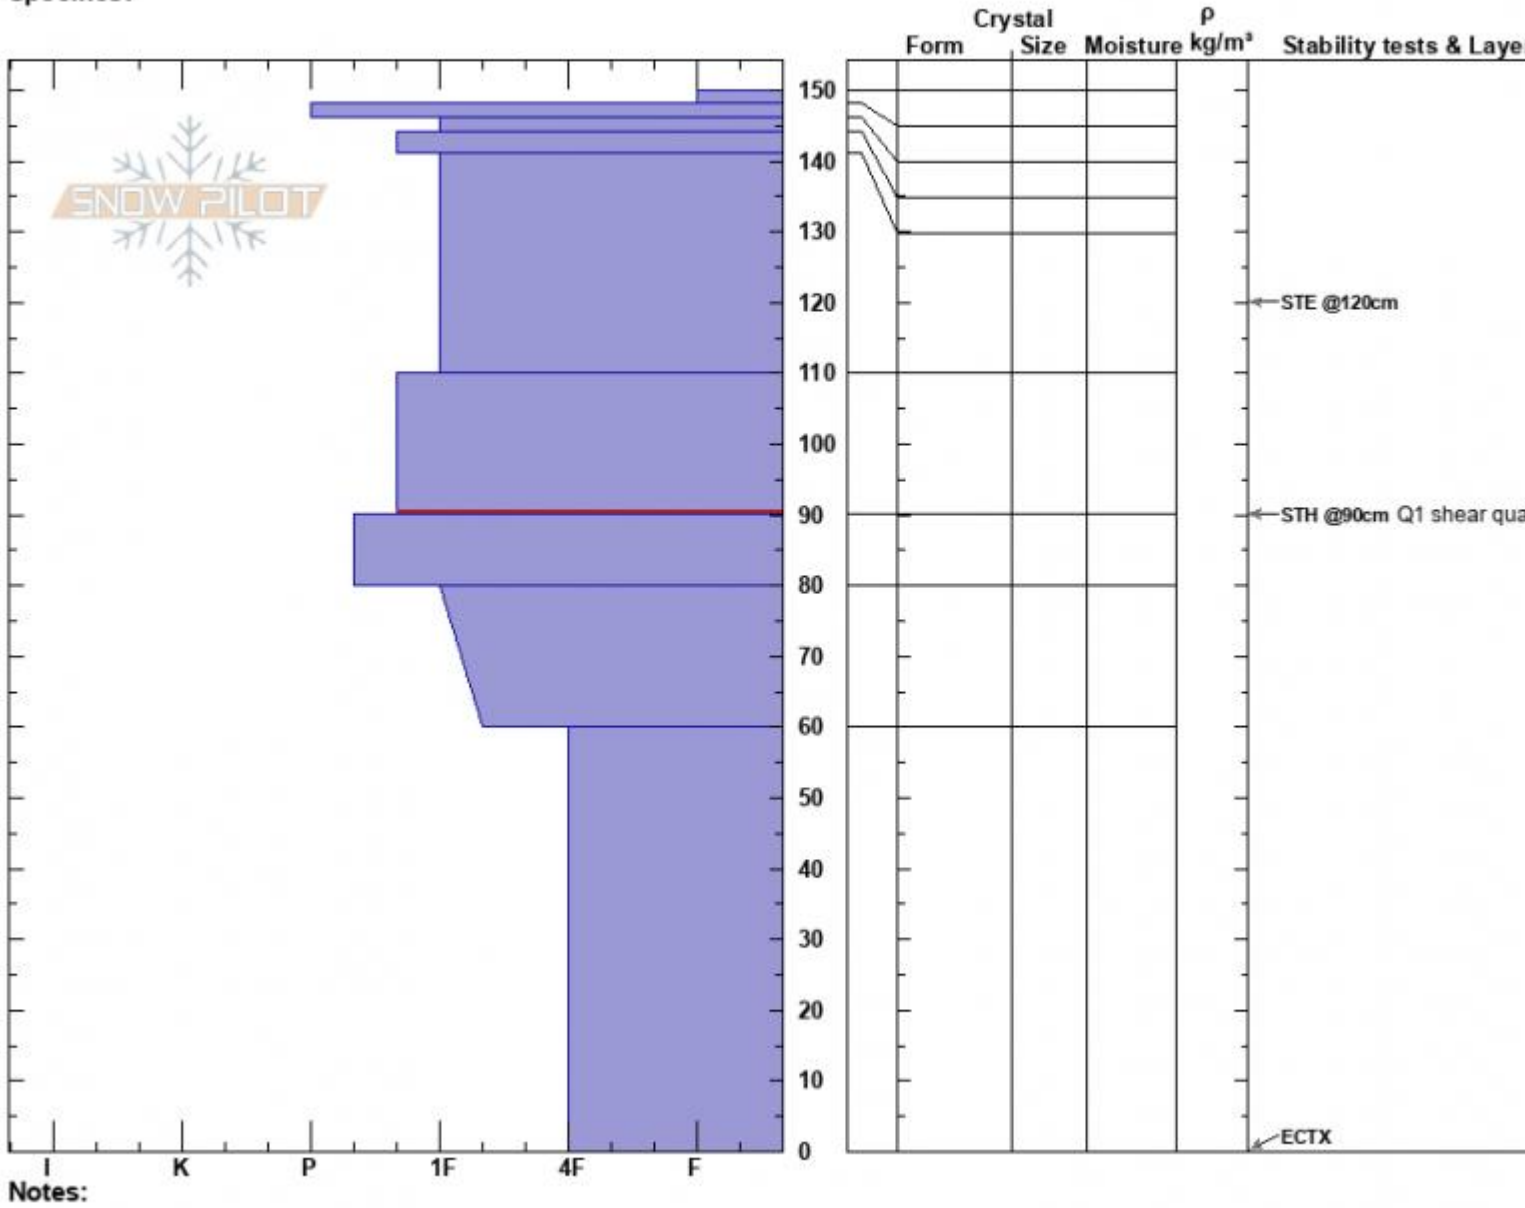

Flathead Pass  
Bridger Range  
MT  
Elevation: 2325 m  
Aspect: NE  
Specifics:

Erich Schreier  
05/01/2022 - 10:30am  
Co-ord: 45.96732N, -111.01052W  
Slope Angle: 30°  
Wind Loading: yes

Stability:  
Air Temperature: 0°C  
Sky Cover: X  
Precipitation: S-1  
Wind: SW Light Breeze

HS:150  
Layer Notes:  
110-90cm: Problematic layer

Advisory Region  
Bridger Range  
Longitude  
-111.02W  
Latitude  
45.97N  
Bridger Range, 2022-05-02