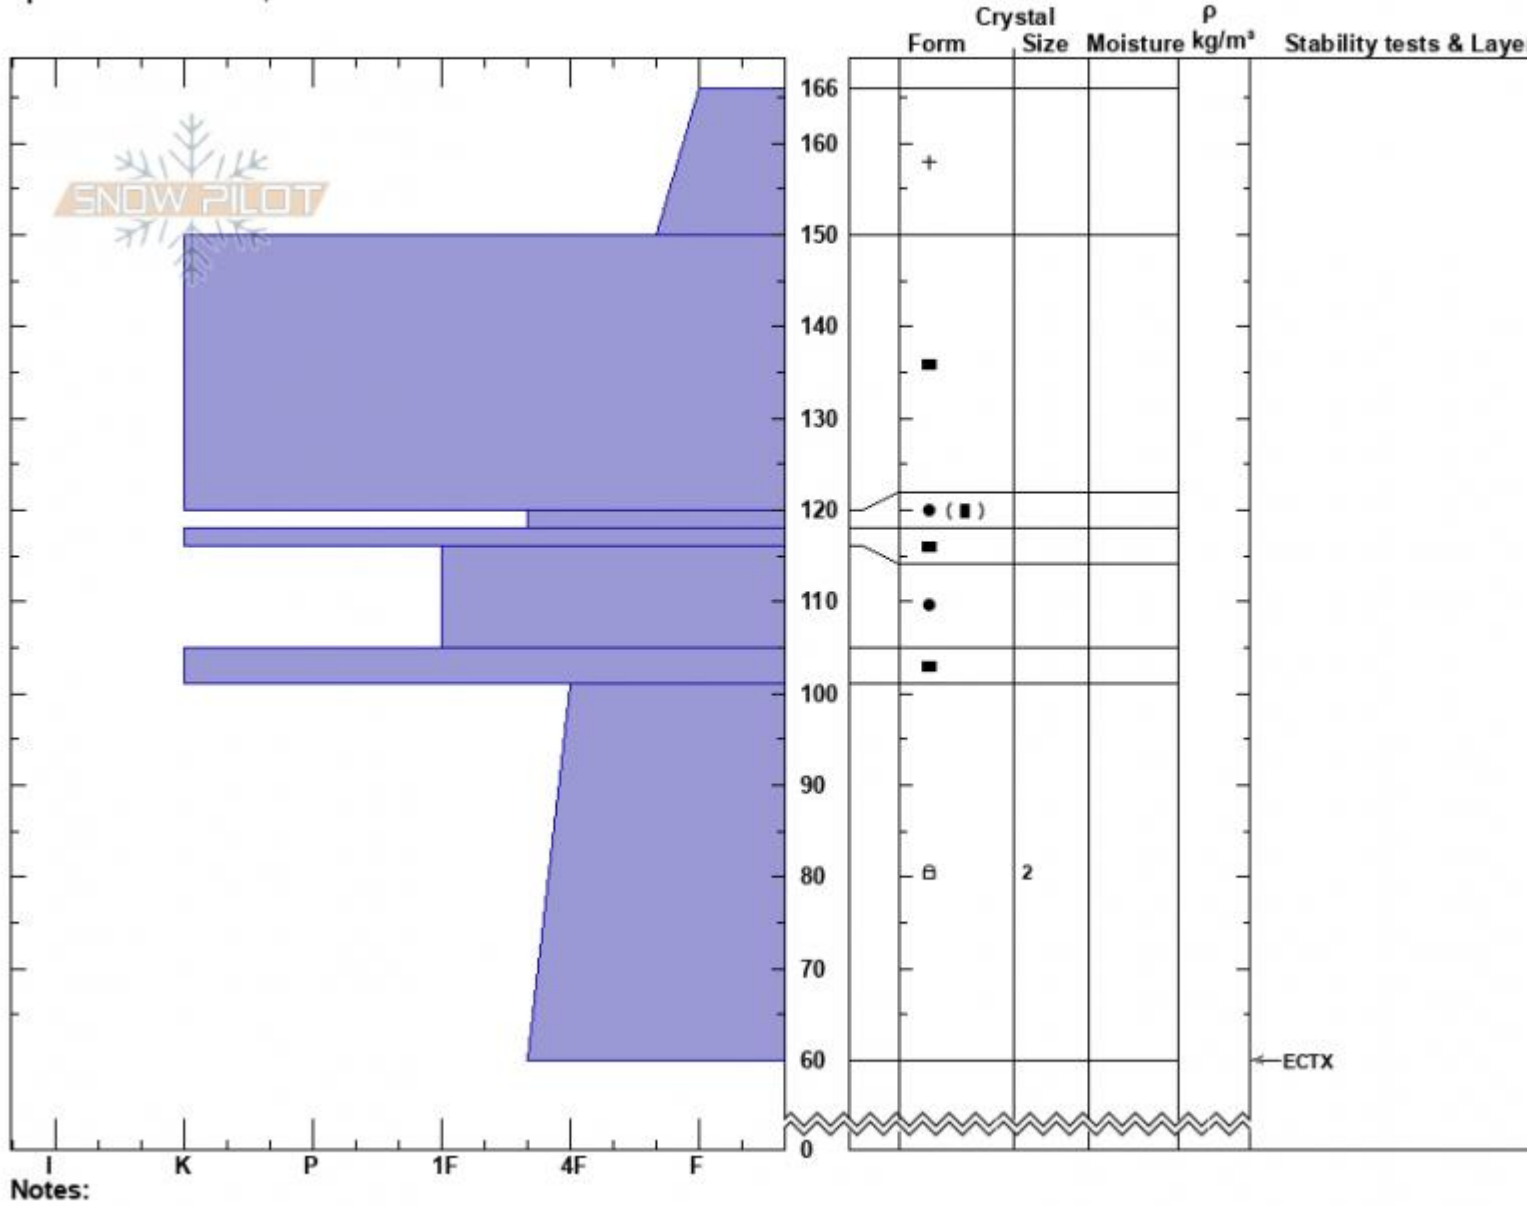

Spanky's  
 Madison Range-N  
 MT  
 Elevation: 9218 ft  
 Aspect: 60°  
 Specifics: We skied slope

Hannah Marshall  
 04/05/2022 - 12:00pm  
 Co-ord: 45.32365N, -111.38105W  
 Slope Angle: 20°  
 Wind Loading: yes

Stability:  
 Air Temperature:  
 Sky Cover: OVC  
 Precipitation: S-1  
 Wind: W Moderate

HS:166 Layer Notes:  
 PF:15  
 PS:15

Notes:  
 Advisory Region  
 Northern Madison  
 Longitude  
 -111.38W  
 Latitude  
 45.33N  
 Northern Madison, 2022-04-05