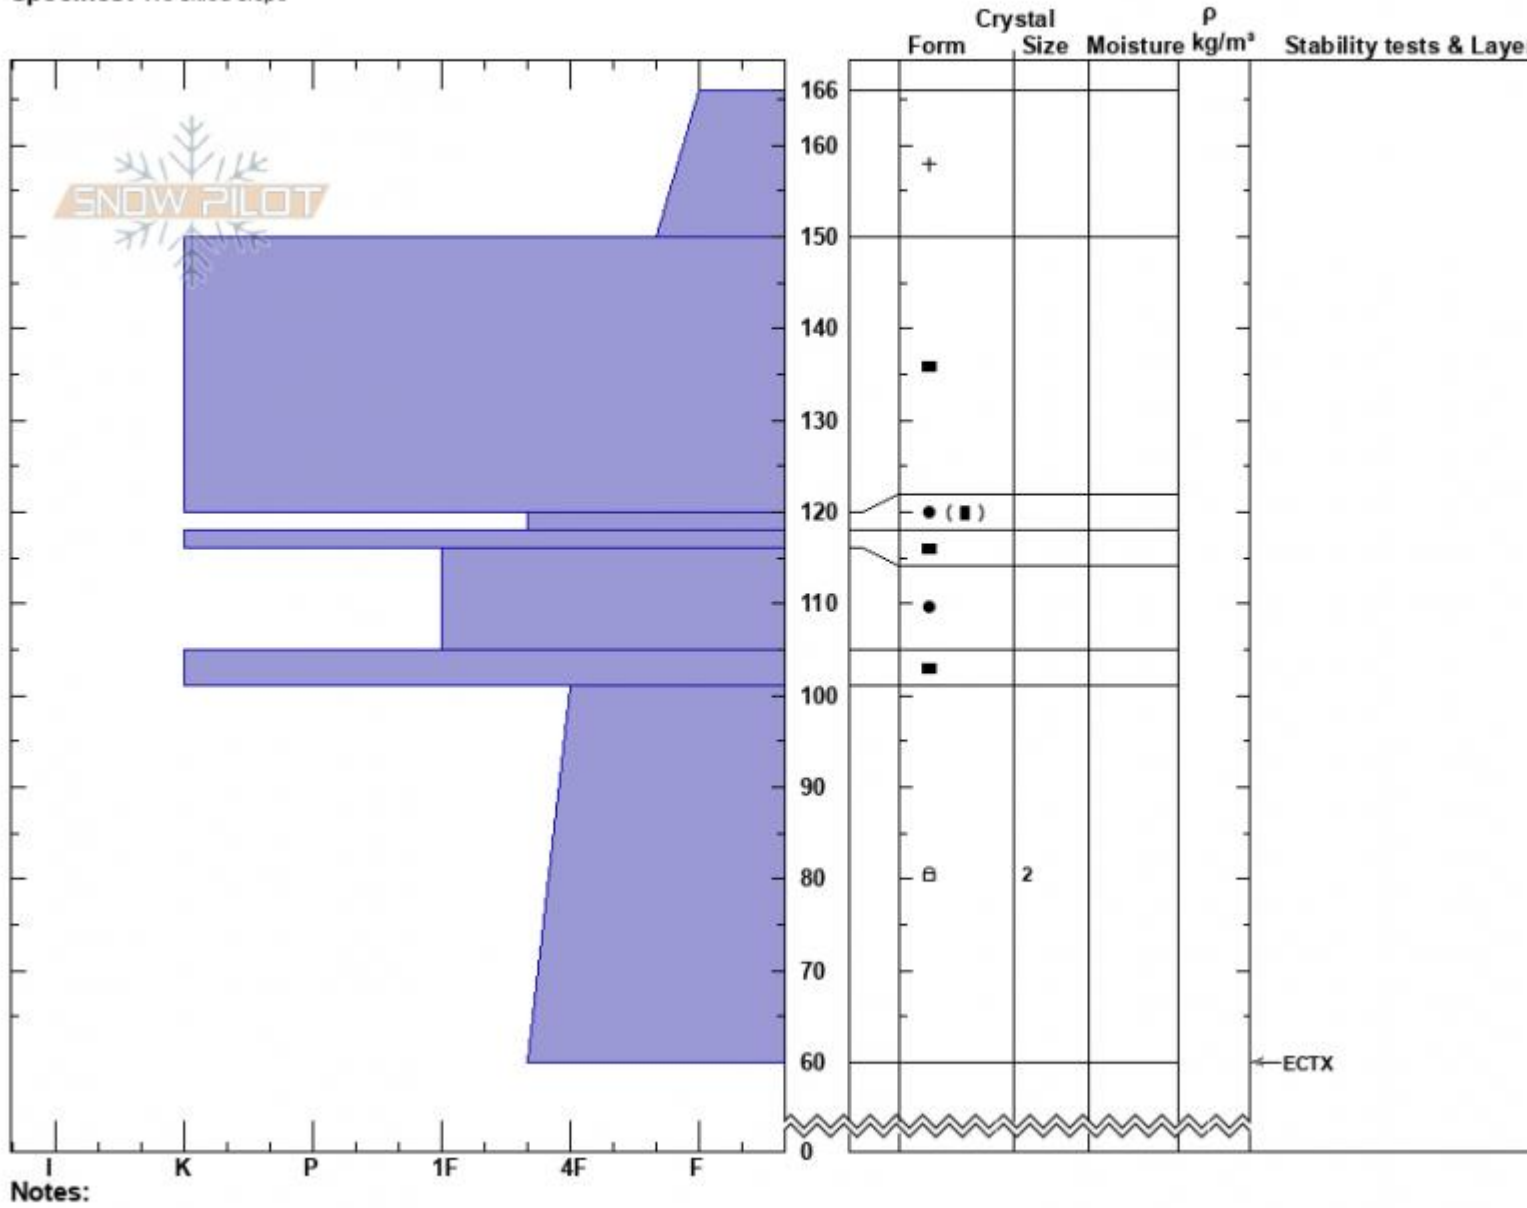

Spanky's
 Madison Range-N
 MT
 Elevation: 9218 ft
 Aspect: 60°
 Specifics: We skied slope

Hannah Marshall
 04/05/2022 - 12:00pm
 Co-ord: 45.32365N, -111.38105W
 Slope Angle: 20°
 Wind Loading: yes

Stability:
 Air Temperature:
 Sky Cover: OVC
 Precipitation: S-1
 Wind: W Moderate

HS:166 Layer Notes:
 PF:15
 PS:15

Notes:
 Advisory Region
 Northern Madison
 Longitude
 -111.38W
 Latitude
 45.33N
 Northern Madison, 2022-04-05