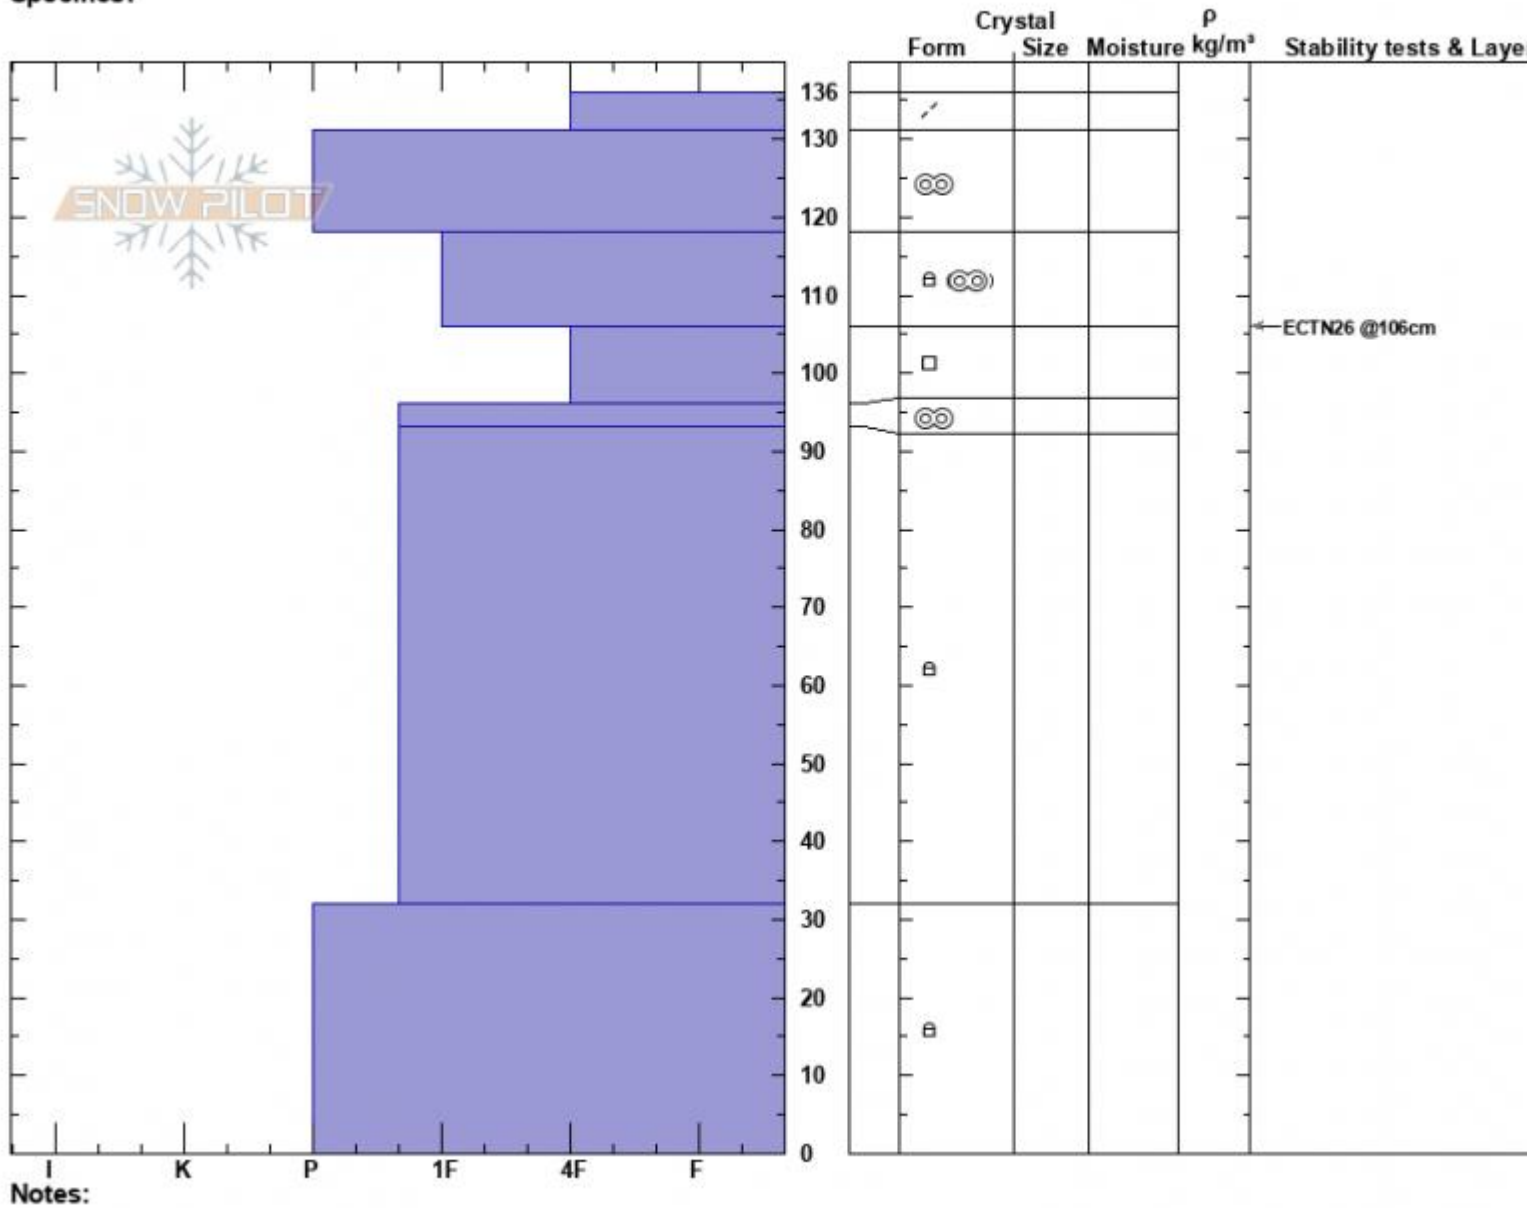

Lionhead Ridge, Marge
Henry Mtns
MT
Elevation: 9115 ft
Aspect: 87°
Specifics:

Alex Marienthal
04/03/2022 - 12:25pm
Co-ord: 44.71726N, -111.31970W
Slope Angle: 20°
Wind Loading: previous

Stability: Good
Air Temperature:
Sky Cover: CLR
Precipitation: NO
Wind:

HS:136
Layer Notes:
106-96cm: Problematic layer

Advisory Region
Lionhead Range
Longitude
-111.32W
Latitude
44.71N
Lionhead Range, 2022-04-04