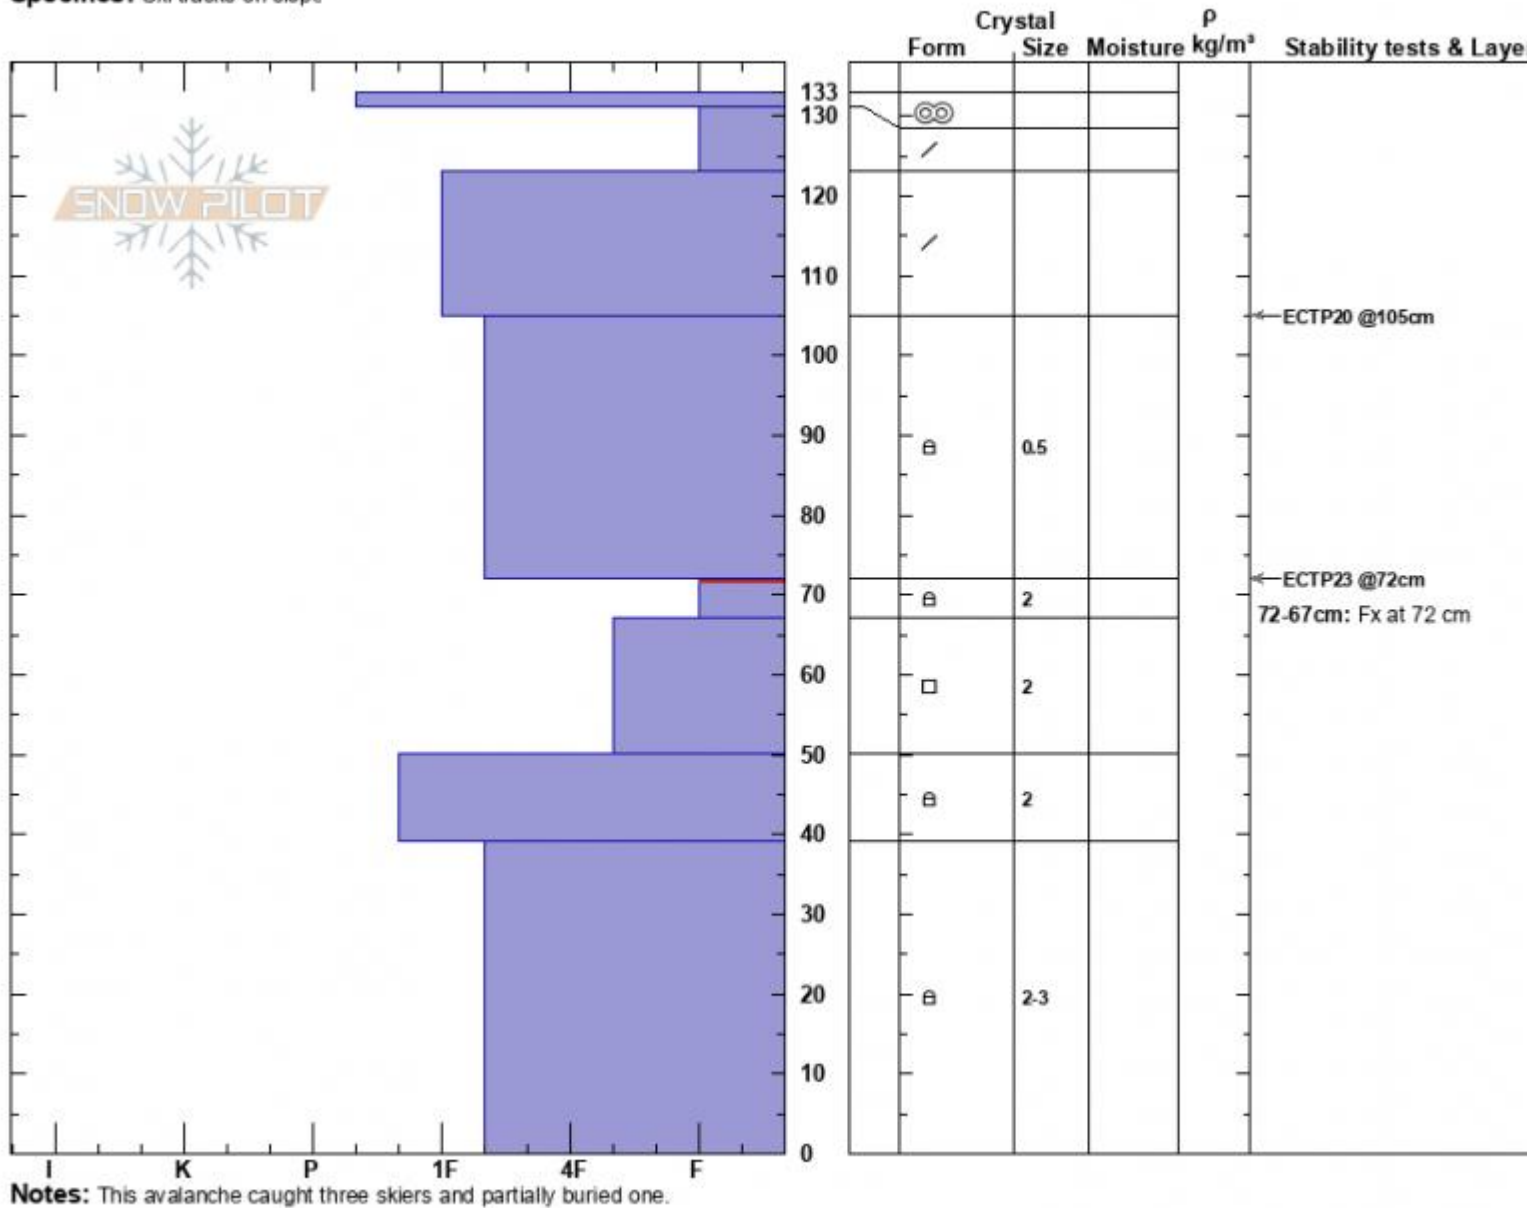

Woody Ridge Avalanche  
 Cooke City  
 MT  
 Elevation: 9671 ft  
 Aspect: 290°  
 Specifics: Ski tracks on slope

Hannah Marshall  
 03/25/2022 - 12:00pm  
 Co-ord: 44.98951N, -109.92383W  
 Slope Angle: 38°  
 Wind Loading:

Stability:  
 Air Temperature:  
 Sky Cover: BKN  
 Precipitation: NO  
 Wind:

HS:133 Layer Notes:  
 72-67cm: Fx at 72 cm  
 72-67cm: Problematic layer

Advisory Region  
 Cooke City  
 Longitude  
 -109.92W  
 Latitude  
 44.97N

**Avalanche Details:** [3 skiers caught, 2 injured on Woody Ridge near Cooke City, 2022-03-25](#)