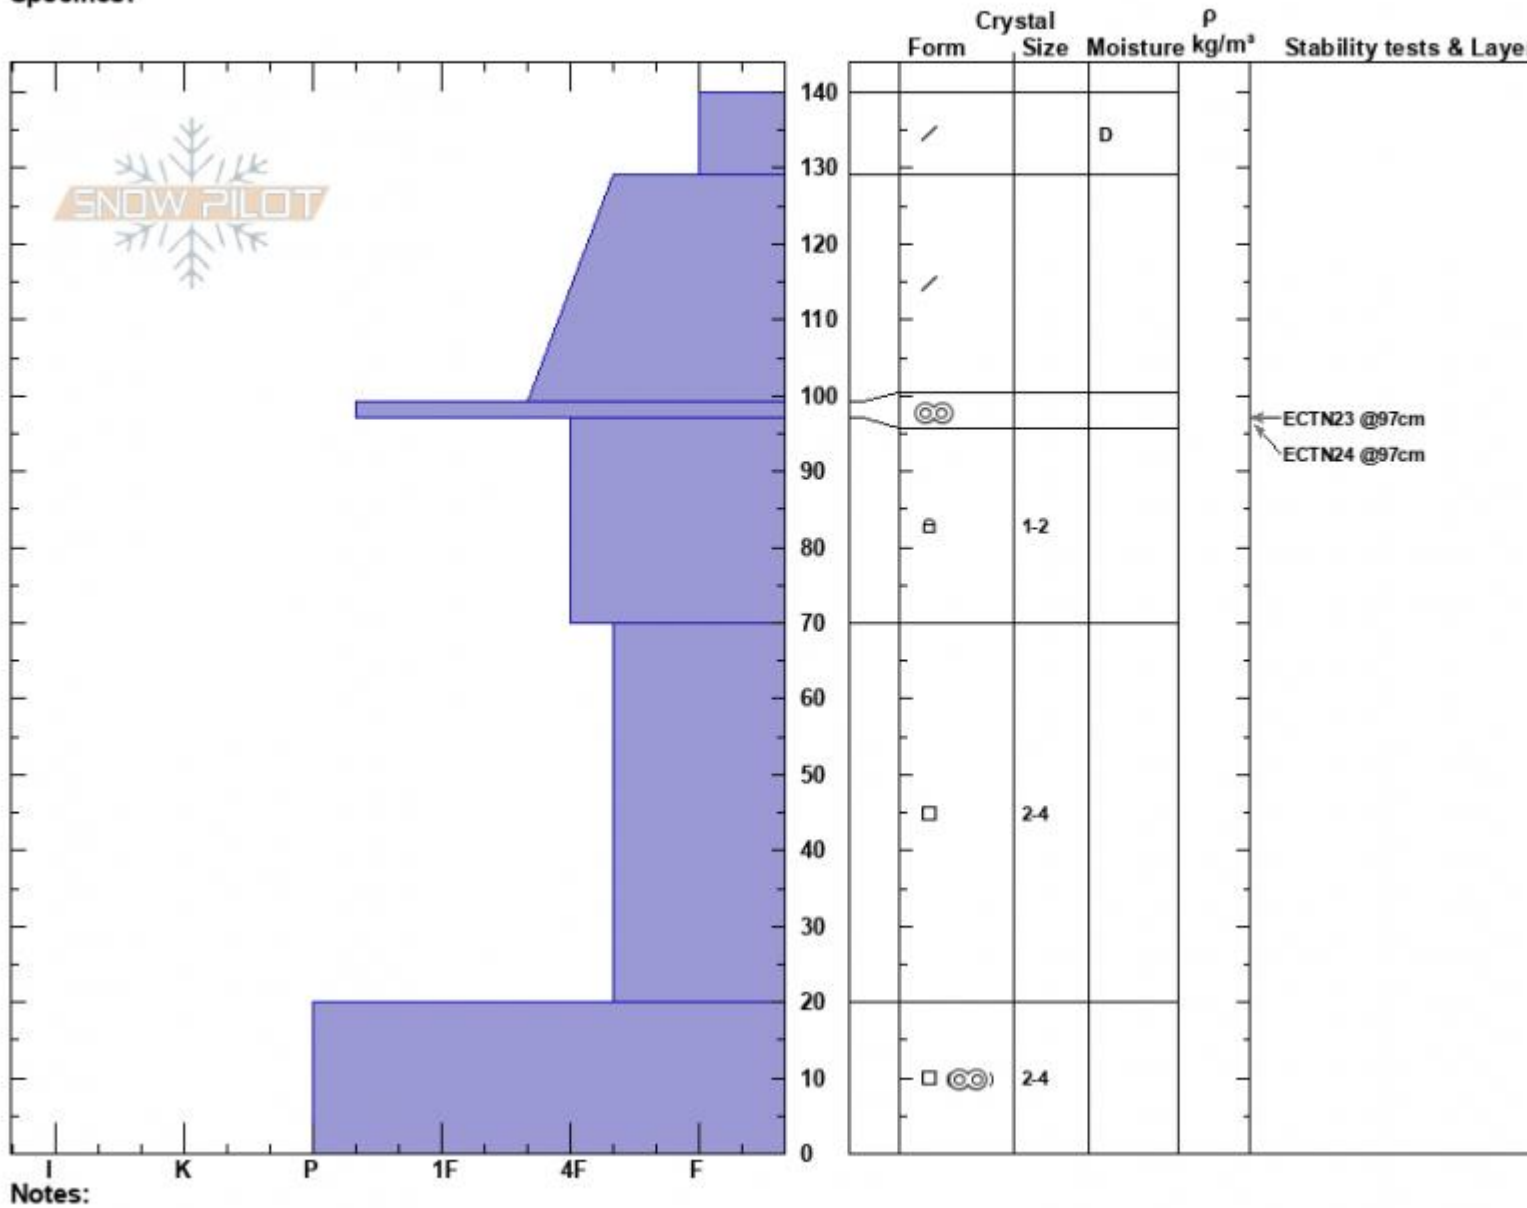

Wheeler NE
 Gallatin Range-N
 MT
 Elevation: 8100 ft
 Aspect: 50°
 Specifics:

Ian Hoyer
 03/23/2022 - 12:00pm
 Co-ord: 45.50345N, -111.07616W
 Slope Angle: 32°
 Wind Loading: no

Stability: Fair
 Air Temperature:
 Sky Cover: FEW
 Precipitation: NO
 Wind: S Light Breeze

HS:140 Layer Notes:
 PF:20 97-70cm:Problematic layer
 PS:100

Notes:
 Advisory Region
 Northern Gallatin
 Longitude
 -111.08W
 Latitude
 45.51N
 Northern Gallatin, 2022-03-25