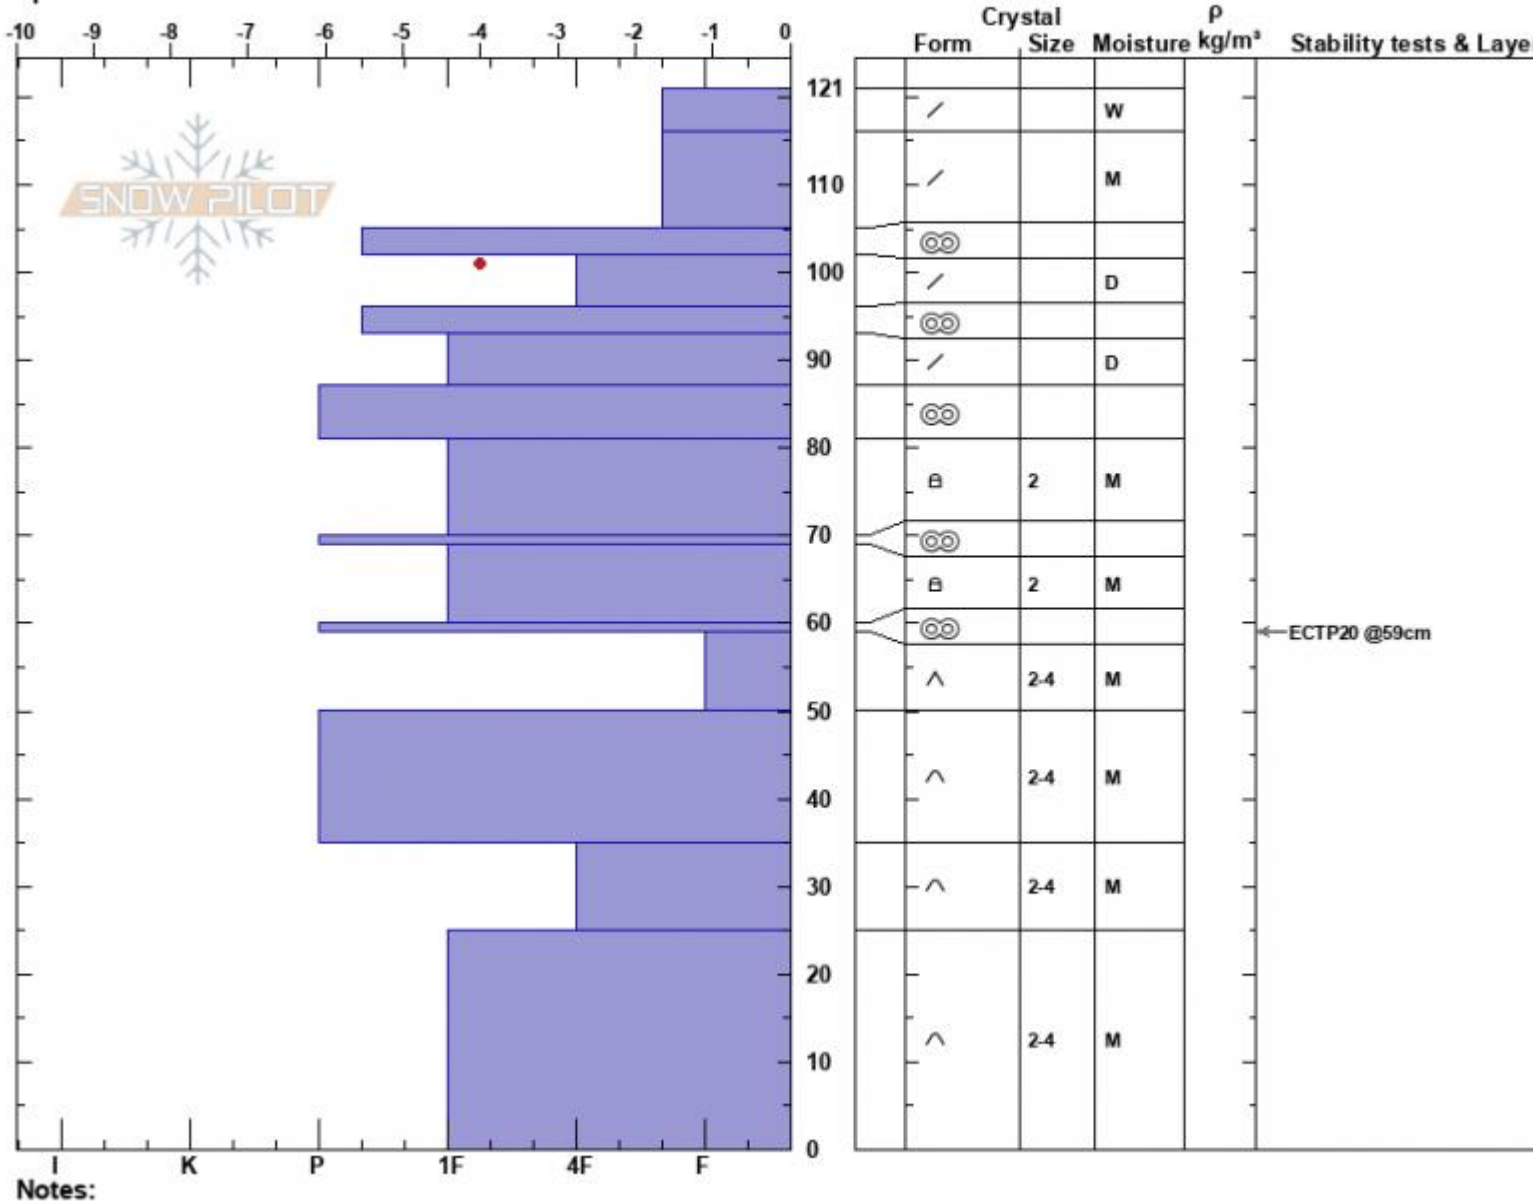

Wheeler Meadow
 Gallatin Range-N
 MT
 Elevation: 8100 ft
 Aspect: 100°
 Specifics:

Ian Hoyer
 03/23/2022 - 11:00am
 Co-ord: 45.50096N, -111.07597W
 Slope Angle: 25°
 Wind Loading: no

Stability: Fair
 Air Temperature:
 Sky Cover: FEW
 Precipitation: NO
 Wind: Calm

HS:121
 PF:40
 PS: 10
 Layer Notes:
 59-50cm: Problematic layer

Advisory Region
 Northern Gallatin
 Longitude
 -111.08W
 Latitude
 45.51N
 Northern Gallatin, 2022-03-24