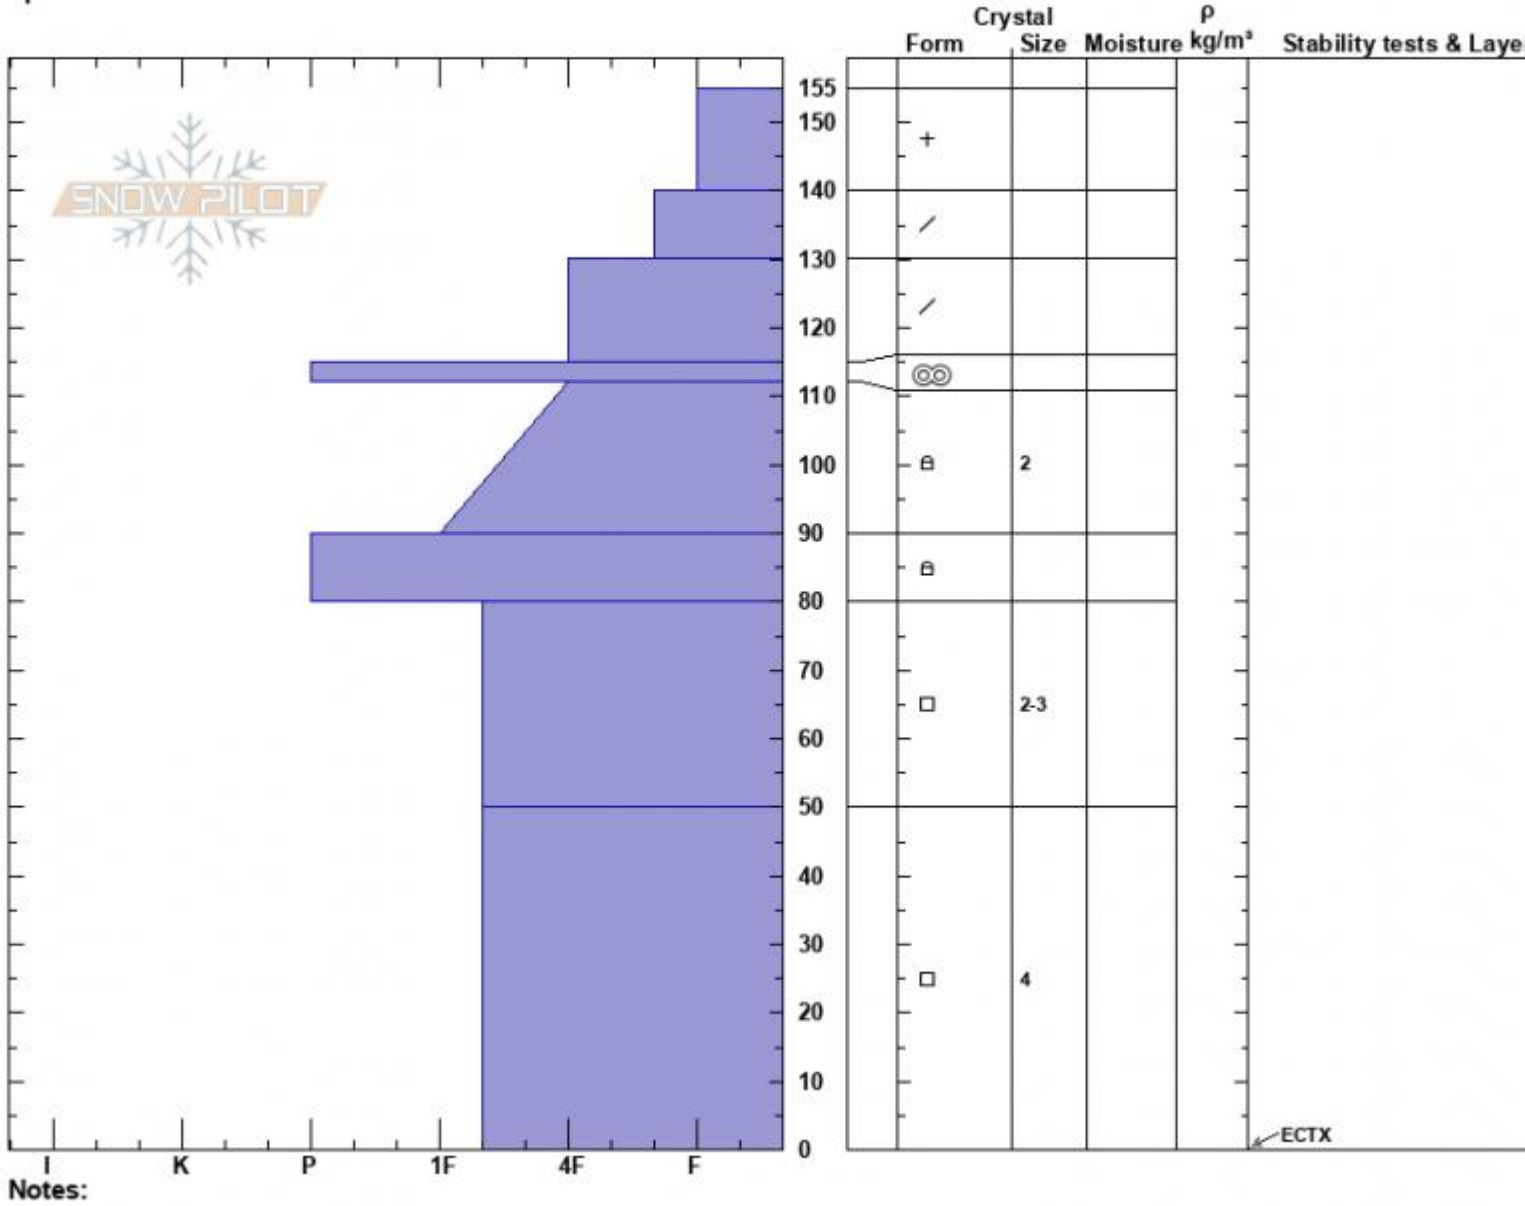

Throne North Profile
 Bridger Range
 MT
 Elevation: 8333 ft
 Aspect: 330°
 Specifics:

Dave Zinn
 03/20/2022 - 10:45am
 Co-ord: 45.88263N, -110.95299W
 Slope Angle: 27°
 Wind Loading: no

Stability: Good
 Air Temperature:
 Sky Cover: OVC
 Precipitation: S1
 Wind: W Calm

HS:155 Layer Notes:

Notes:
 Advisory Region
 Bridger Range
 Longitude
 -110.95W
 Latitude
 45.88N
 Bridger Range, 2022-03-20