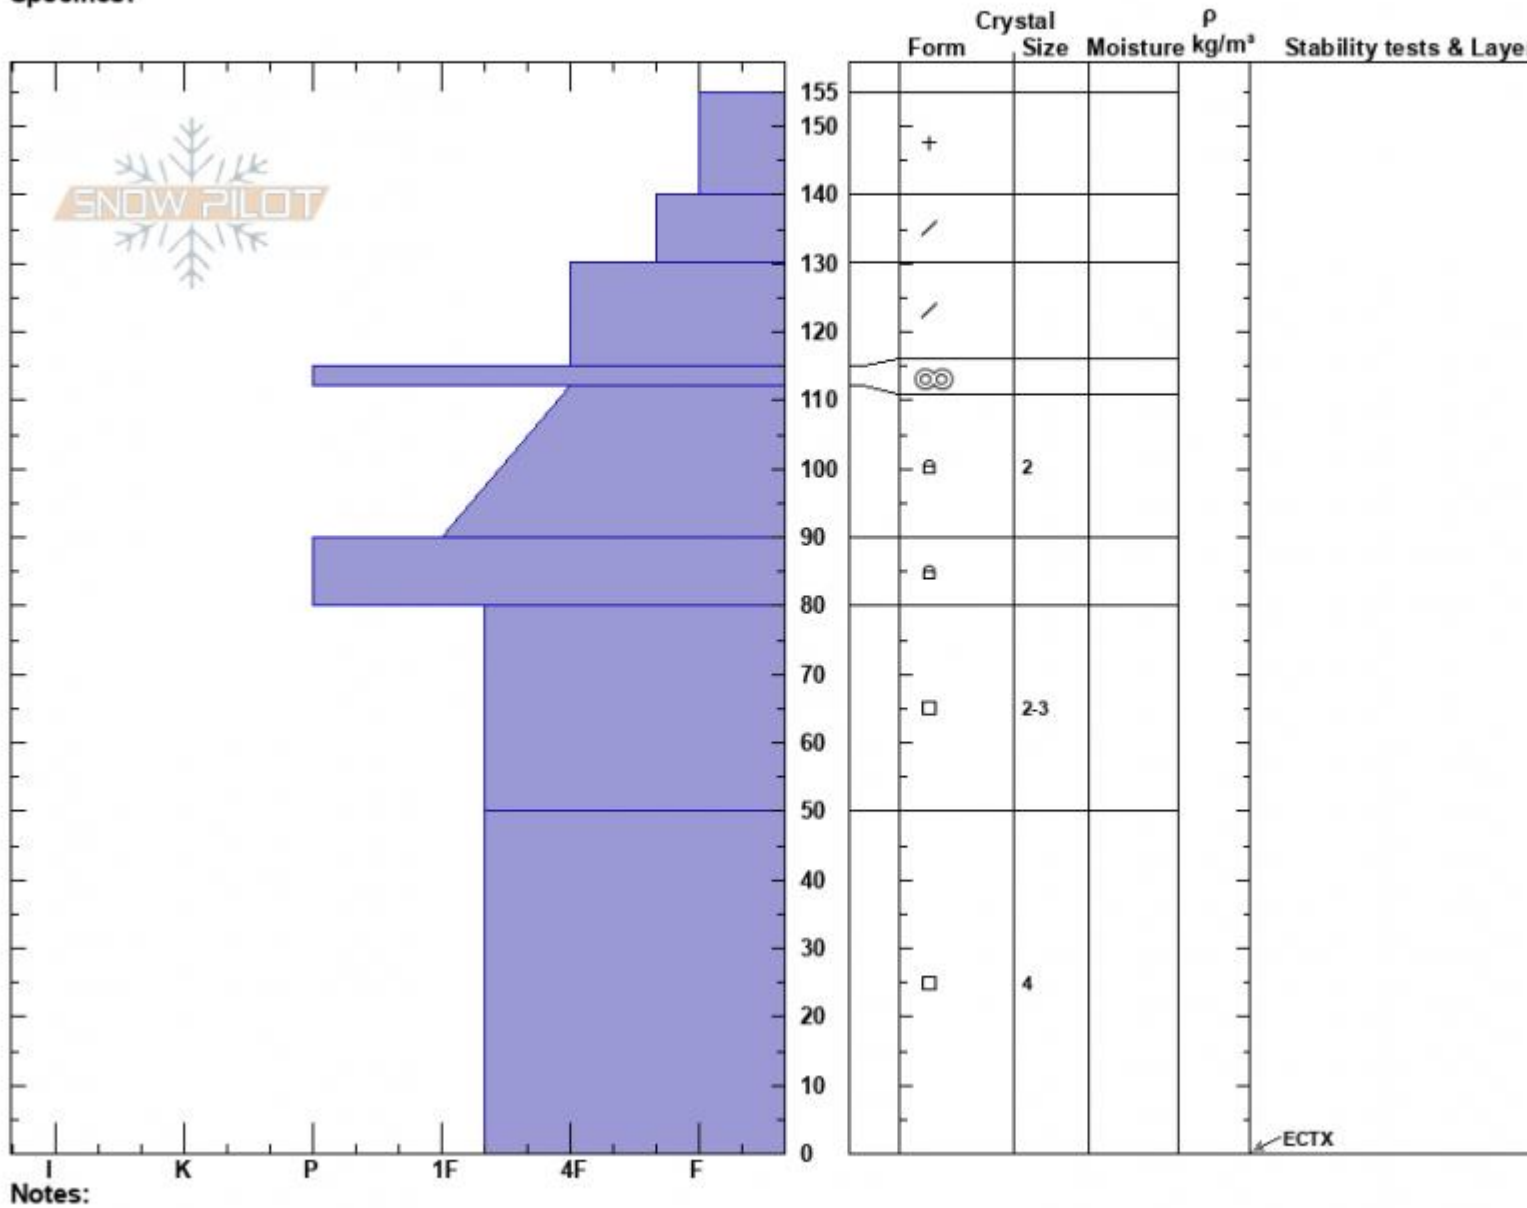

Throne North Profile
 Bridger Range
 MT
 Elevation: 8333 ft
 Aspect: 330°
 Specifics:

Dave Zinn
 03/20/2022 - 10:45am
 Co-ord: 45.88263N, -110.95299W
 Slope Angle: 27°
 Wind Loading: no

Stability: Good
 Air Temperature:
 Sky Cover: OVC
 Precipitation: S1
 Wind: W Calm

HS:155 Layer Notes:

Notes:
 Advisory Region
 Bridger Range
 Longitude
 -110.95W
 Latitude
 45.88N
 Bridger Range, 2022-03-20