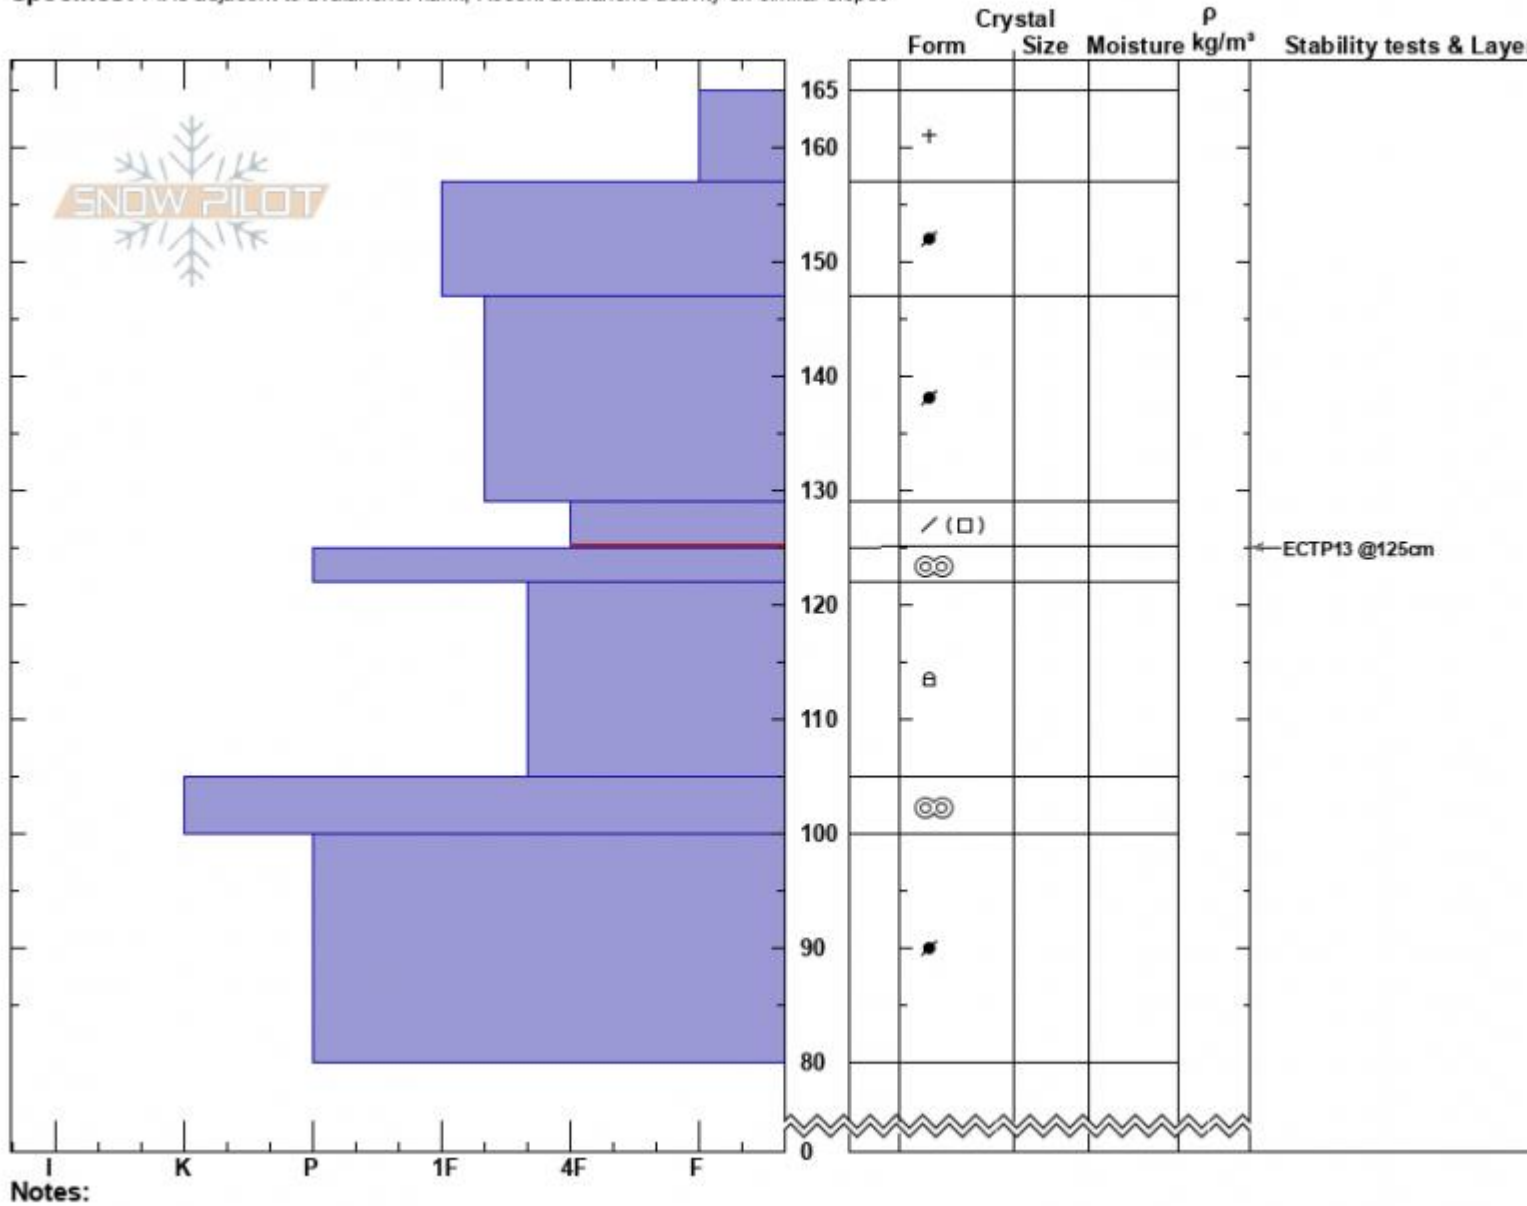

Wyoming Bowl Profile  
 Madison Range-N  
 MT  
 Elevation: 9641 ft  
 Aspect: 122°  
 Specifics: Pit is adjacent to avalanche: flank; Recent avalanche activity on similar slopes

Dave Zinn  
 03/15/2022 - 1:00pm  
 Co-ord: 45.27052N, -111.46490W  
 Slope Angle: 20°  
 Wind Loading: previous

Stability: Poor  
 Air Temperature:  
 Sky Cover: OVC  
 Precipitation: S1  
 Wind: SW Light Breeze

HS:165 Layer Notes:  
 129-125cm: Problematic layer

Profile of snowpack in the backcountry near Big Sky Resort next to a skier-triggered avalanche.

Advisory Region  
 Northern Madison  
 Longitude  
 -111.44W  
 Latitude  
 45.28N

Northern Madison, 2022-03-17