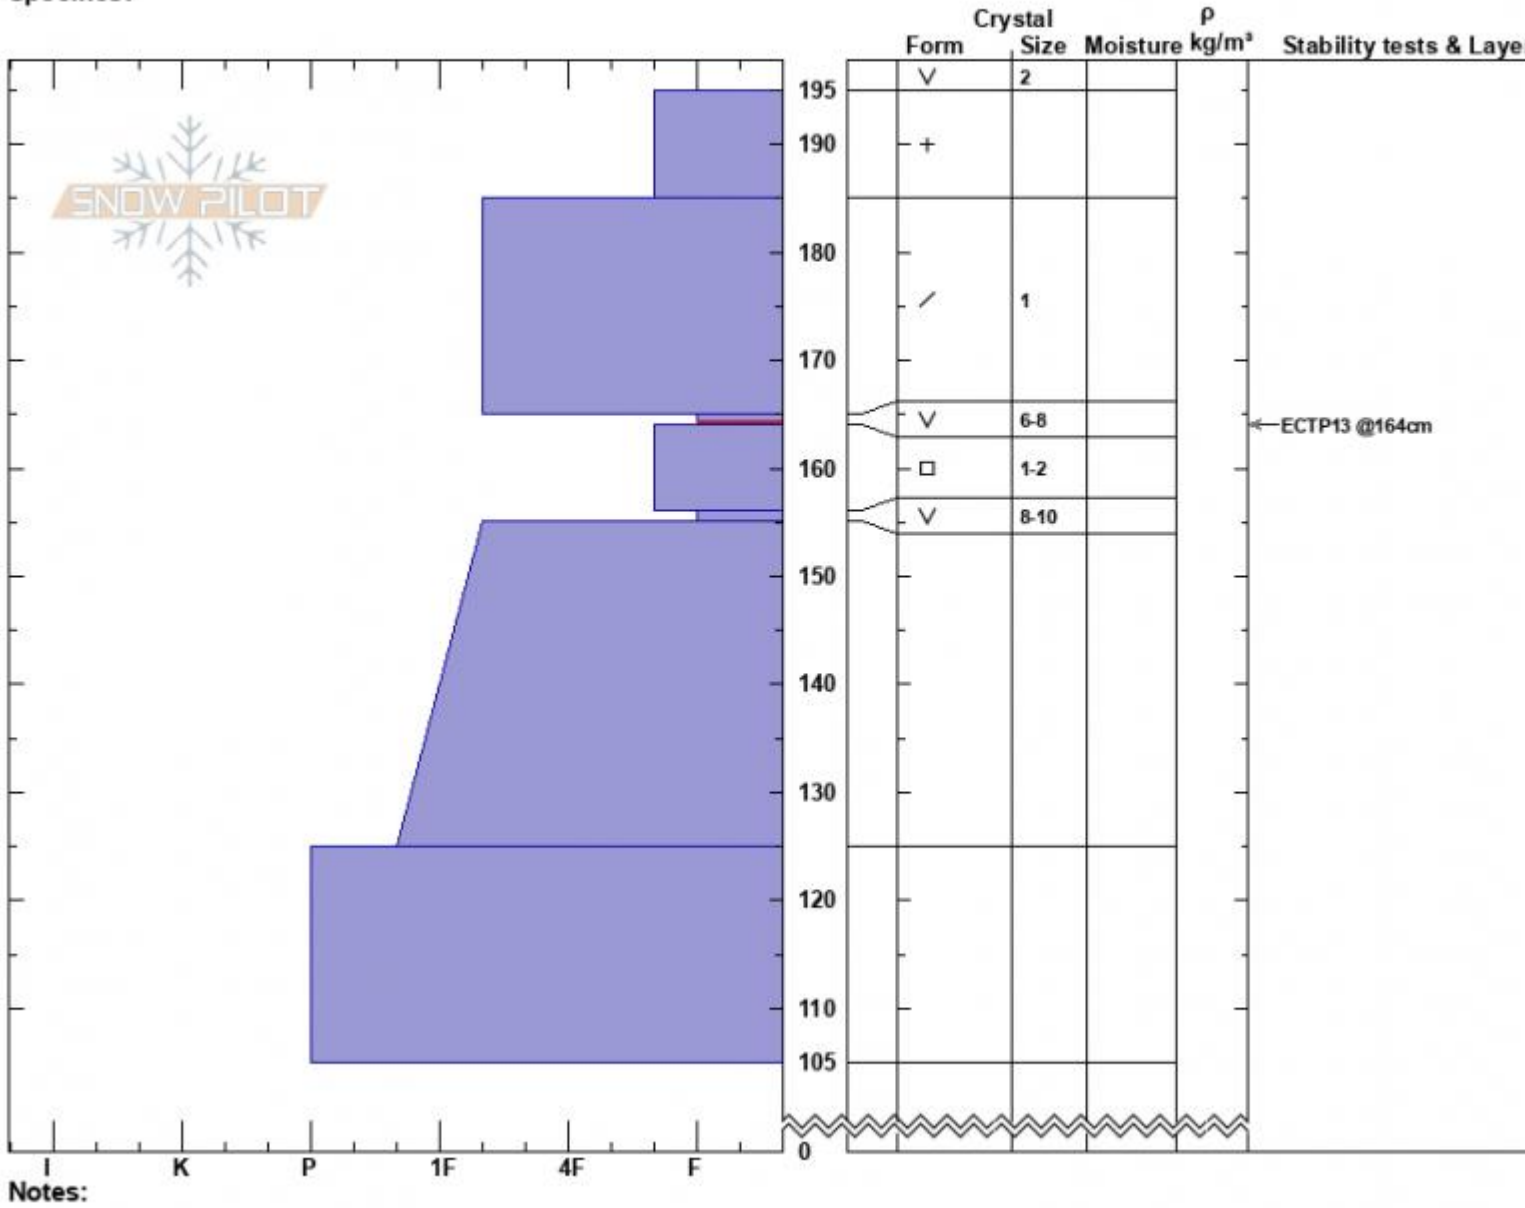

Tin Cup Pass
 Centennial Range
 MT
 Elevation: 8100 ft
 Aspect: 30°
 Specifics:

Alex Marienthal
 03/17/2022 - 11:45am
 Co-ord: 44.55019N, -111.53106W
 Slope Angle: 28°
 Wind Loading:

Stability:
 Air Temperature:
 Sky Cover: CLR
 Precipitation: NO
 Wind: Calm

HS:195 Layer Notes:
 165-164cm: Problematic layer

Advisory Region
 Island Park
 Longitude
 -111.53W
 Latitude
 44.55N
 Island Park, 2022-03-17