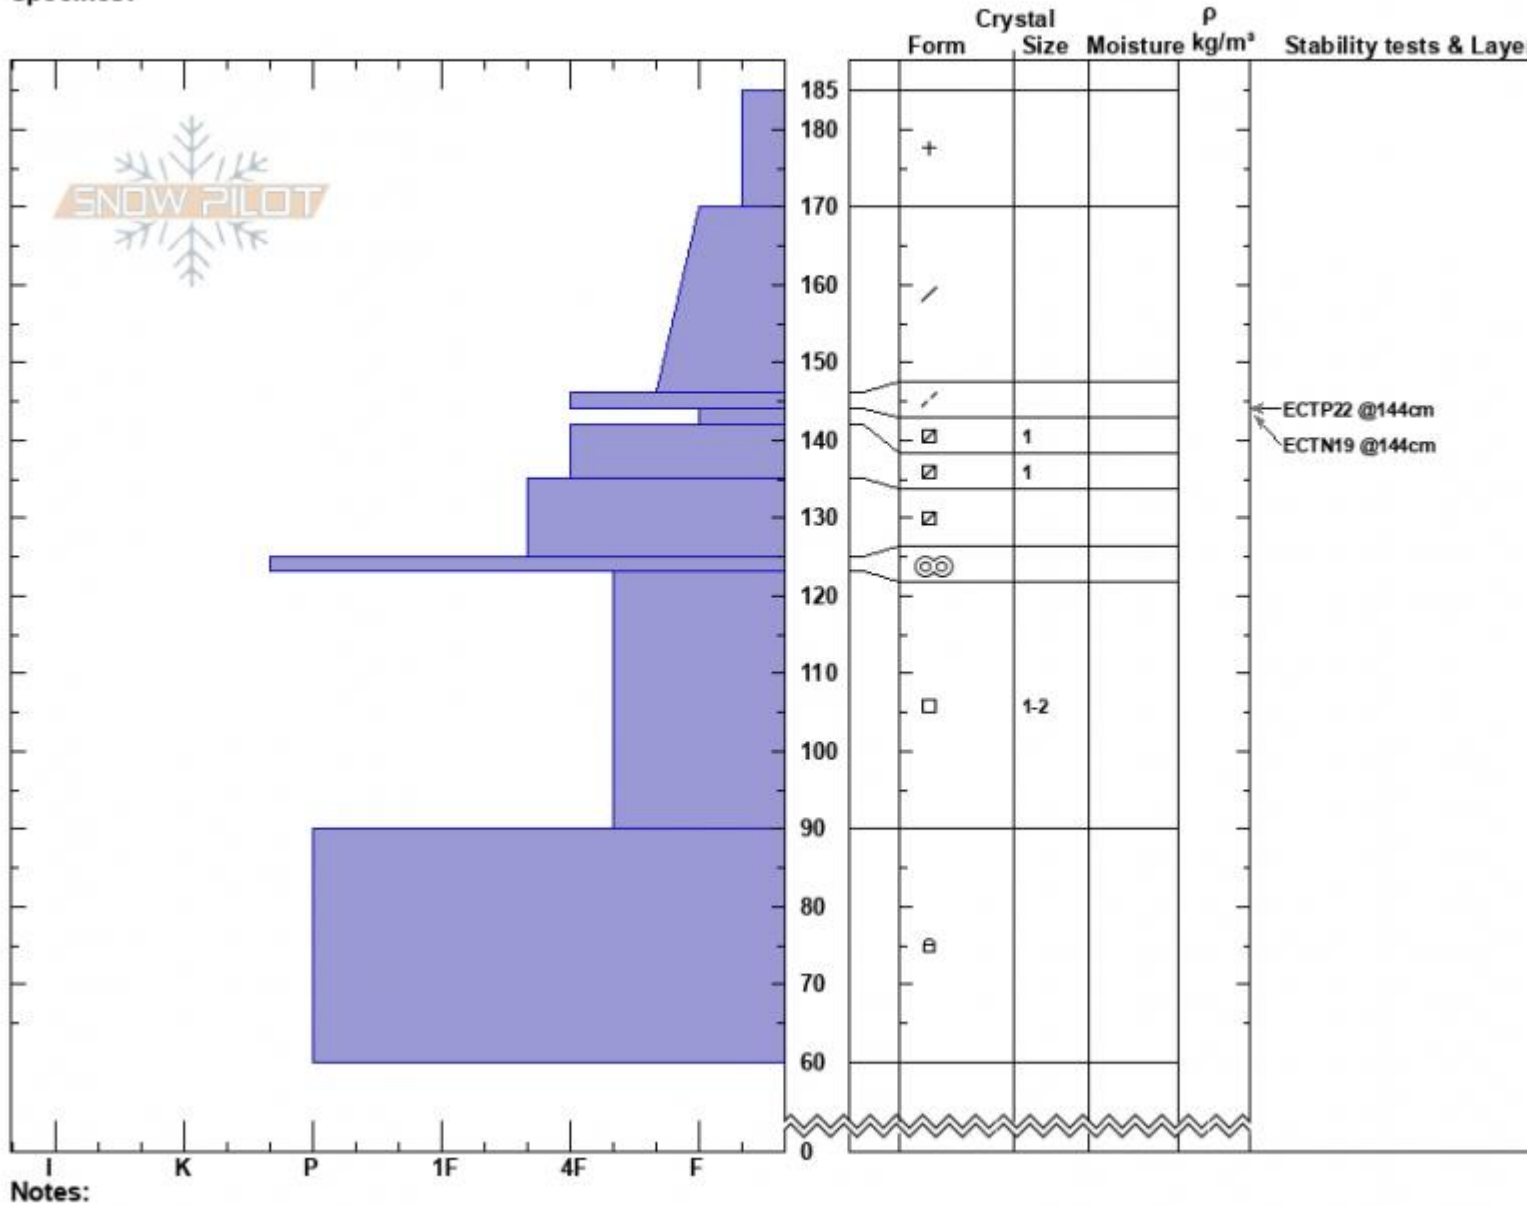

Bear Creek  
 Madison Range-N  
 MT  
 Elevation: 9453 ft  
 Aspect: 65°  
 Specifics:

Hannah Marshall  
 03/16/2022 - 1:00pm  
 Co-ord: 45.18494N, -111.46664W  
 Slope Angle: 30°  
 Wind Loading:

Stability:  
 Air Temperature:  
 Sky Cover: BKN  
 Precipitation: S-1  
 Wind: Light Breeze

HS:185 Layer Notes:

Advisory Region  
 Northern Madison  
 Longitude  
 -111.38W  
 Latitude  
 45.17N  
 Northern Madison, 2022-03-16