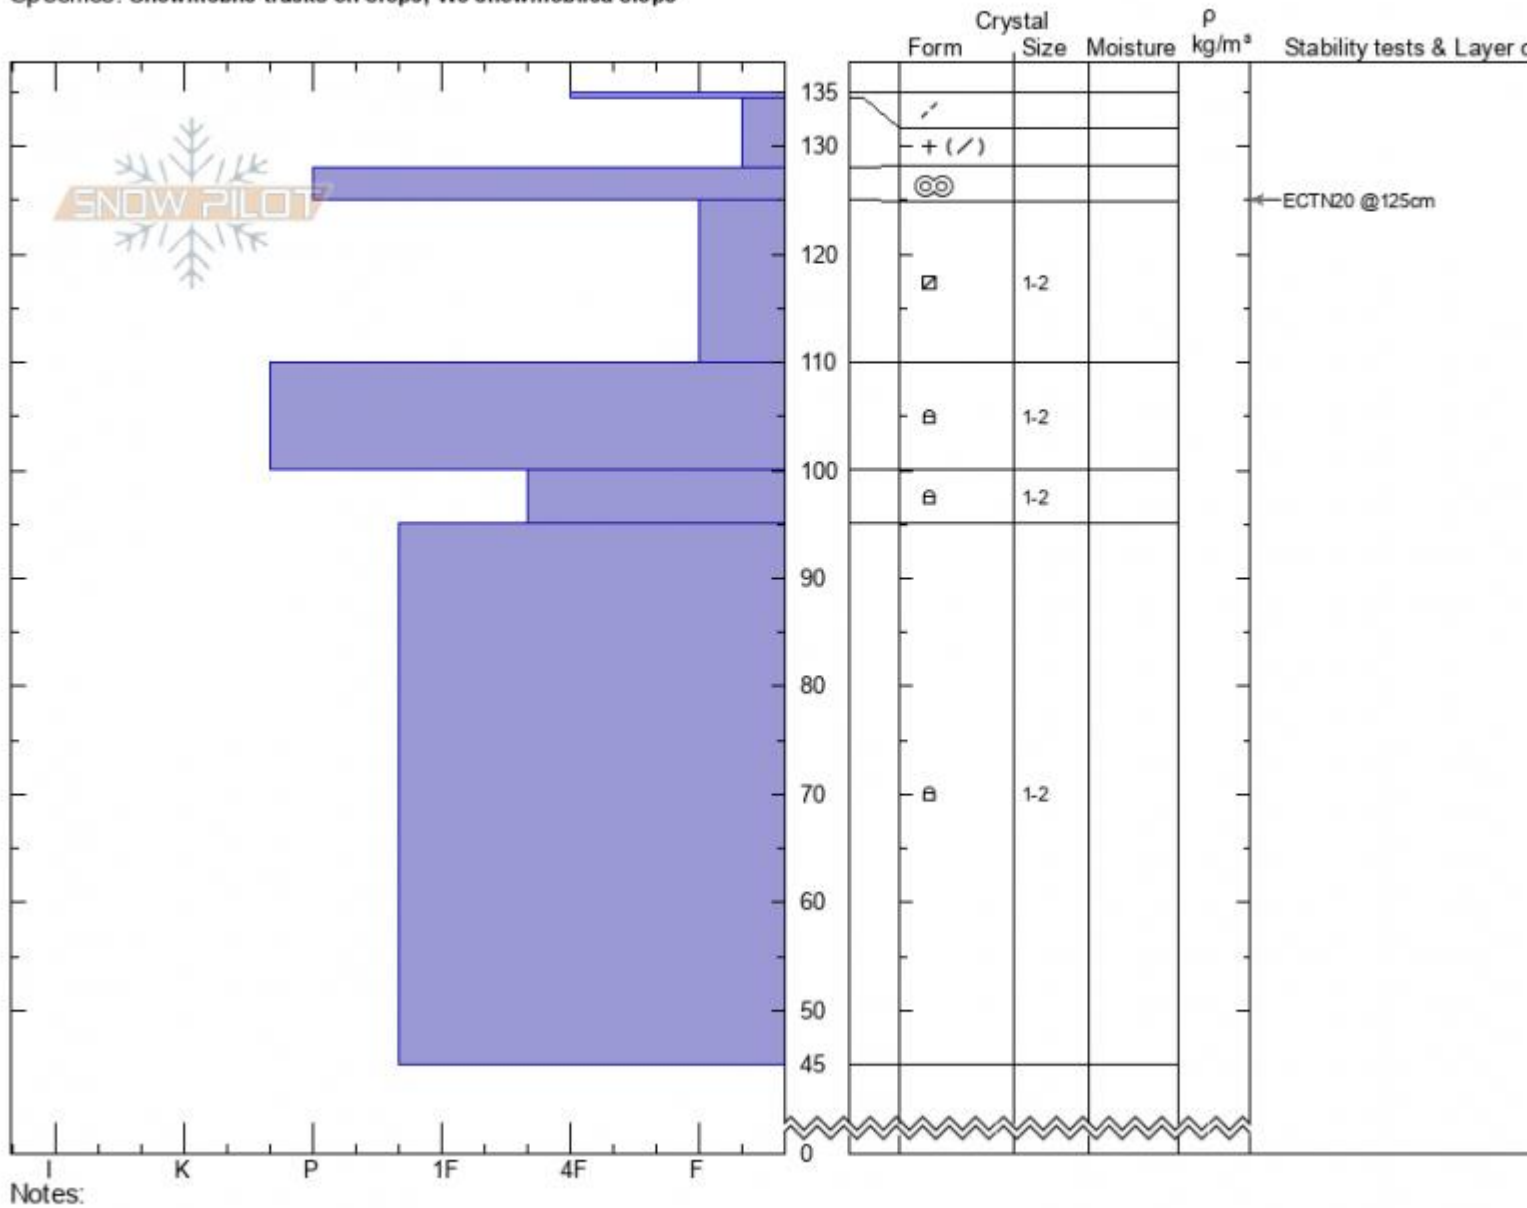

Cabin Creek
Madison Range-S
MT
 Elevation: **9200 ft**
 Aspect: **260°**
 Specifics: **Snowmobile tracks on slope; We snowmobiled slope**

Ian Hoyer
03/10/2022 - 11:00am
 Co-ord: **44.93326N, -111.26831W**
 Slope Angle: **22°**
 Wind Loading: **no**

Stability: **Good**
 Air Temperature:
 Sky Cover: **BKN**
 Precipitation: **NO**
 Wind: **Calm**

HS:**135** Layer Notes:
 PF: **20** 125-110cm: **Problematic layer**

Advisory Region
 Southern Madison
 Longitude
 -111.23W
 Latitude
 44.89N
 Southern Madison, 2022-03-10