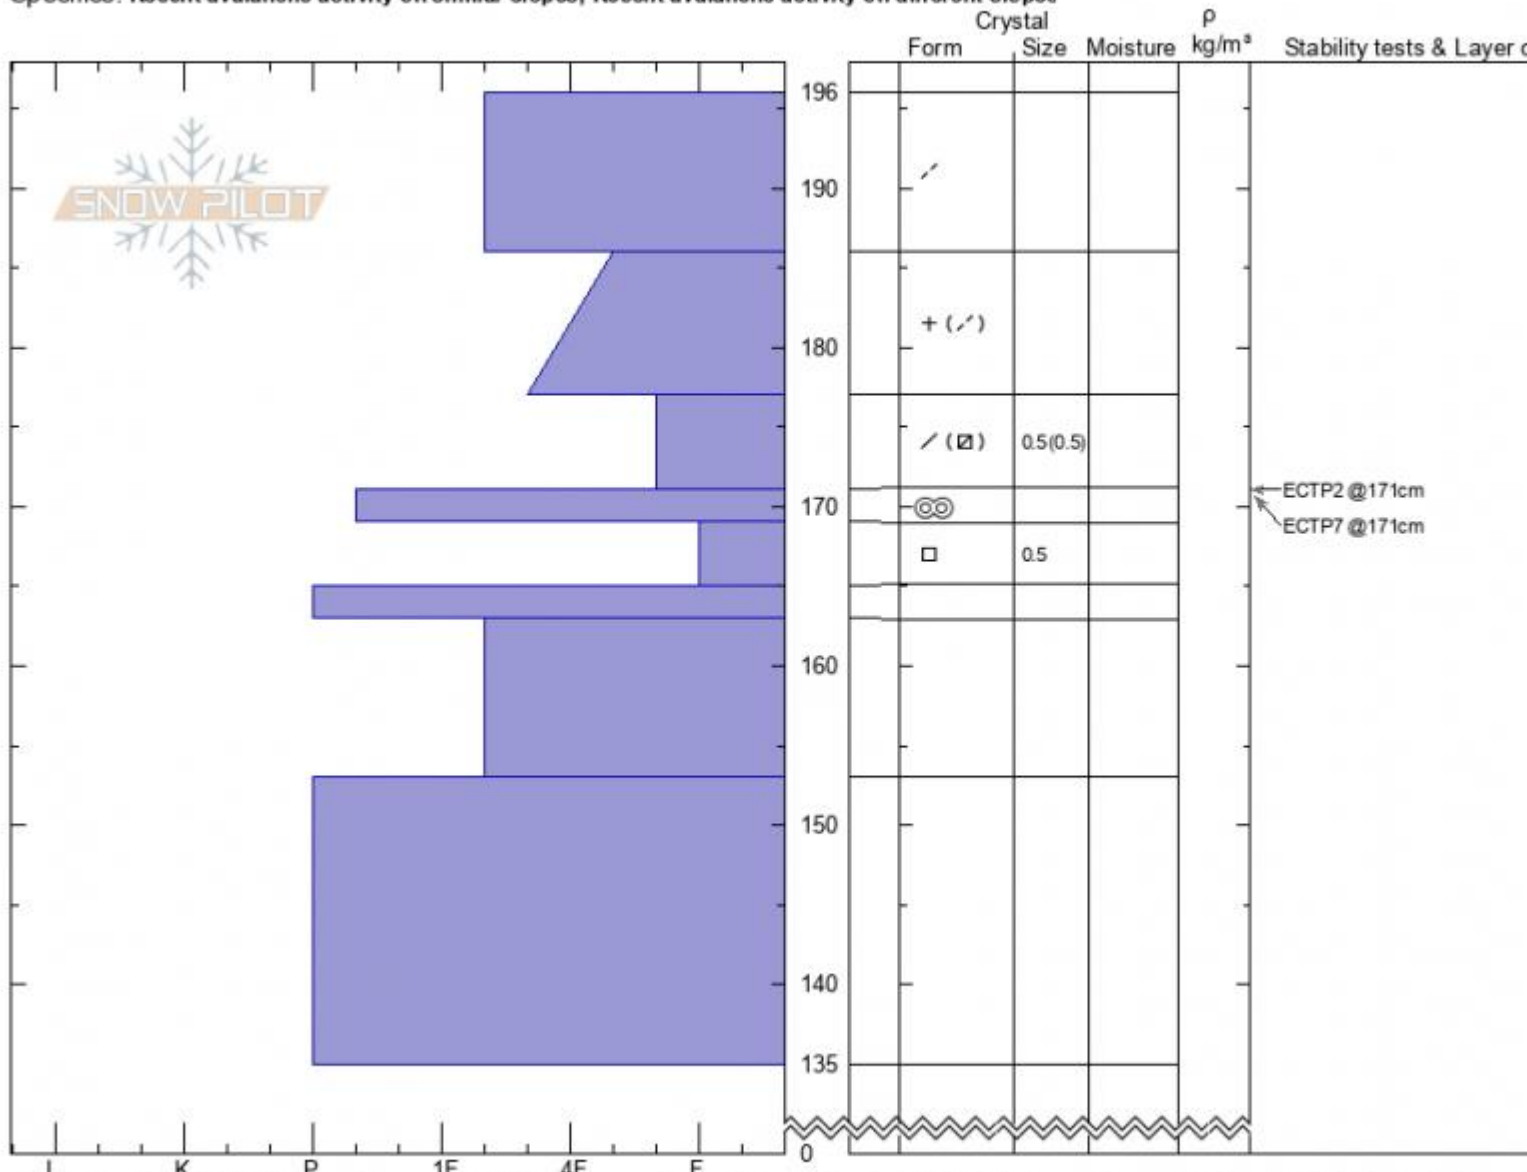

BulloftheWoods/CrownBt Alex Marienthal

Cooke City

MT

Elevation: 9630 ft

Aspect: 160°

Specifics: Recent avalanche activity on similar slopes; Recent avalanche activity on different slopes

03/12/2022 - 11:10am

Co-ord: 45.04988N, -109.96113W

Slope Angle: 14°

Wind Loading: yes

Stability: Poor

Air Temperature:

Sky Cover: OVC

Precipitation:

Wind: W Moderate

HS:196

Layer Notes:

196-186cm: Problematic layer

ECTP2 @171cm
ECTP7 @171cm

Notes: Top 10"=1.5" SWE (25cm=38mm SWE) this is all snow above MF crust. Top 8"=1.25" SWE (20cm=32mmSWE) is what fell/wind-loaded over