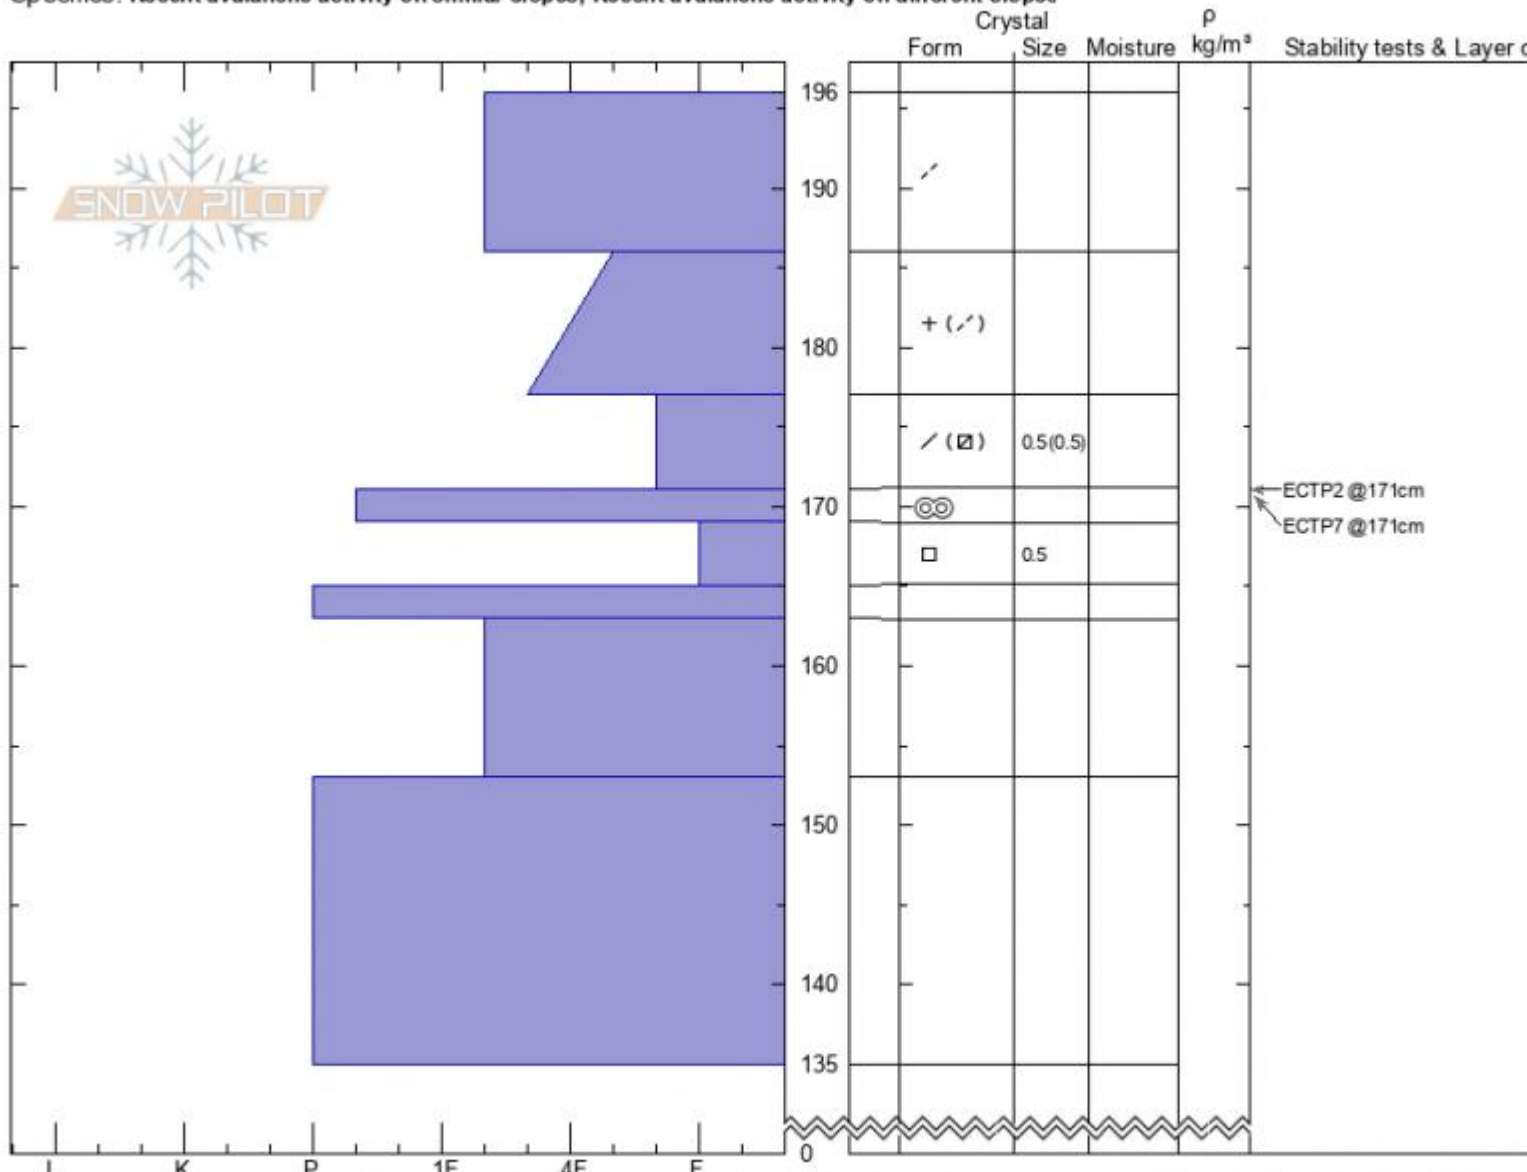

BulloftheWoods/CrownBt Alex Marienthal

Cooke City

MT

Elevation: 9630 ft

Aspect: 160°

Specifics: Recent avalanche activity on similar slopes; Recent avalanche activity on different slopes

03/12/2022 - 11:10am

Co-ord: 45.04988N, -109.96113W

Slope Angle: 14°

Wind Loading: yes

Stability: Poor

Air Temperature:

Sky Cover: OVC

Precipitation:

Wind: W Moderate

HS:196

Layer Notes:

196-186cm: Problematic layer

Notes: Top 10"=1.5" SWE (25cm=38mm SWE) this is all snow above MF crust. Top 8"=1.25" SWE (20cm=32mmSWE) is what fell/wind-loaded over

Advisory Region  
 Cooke City  
 Longitude  
 -109.96W  
 Latitude  
 45.05N  
 Cooke City, 2022-03-13